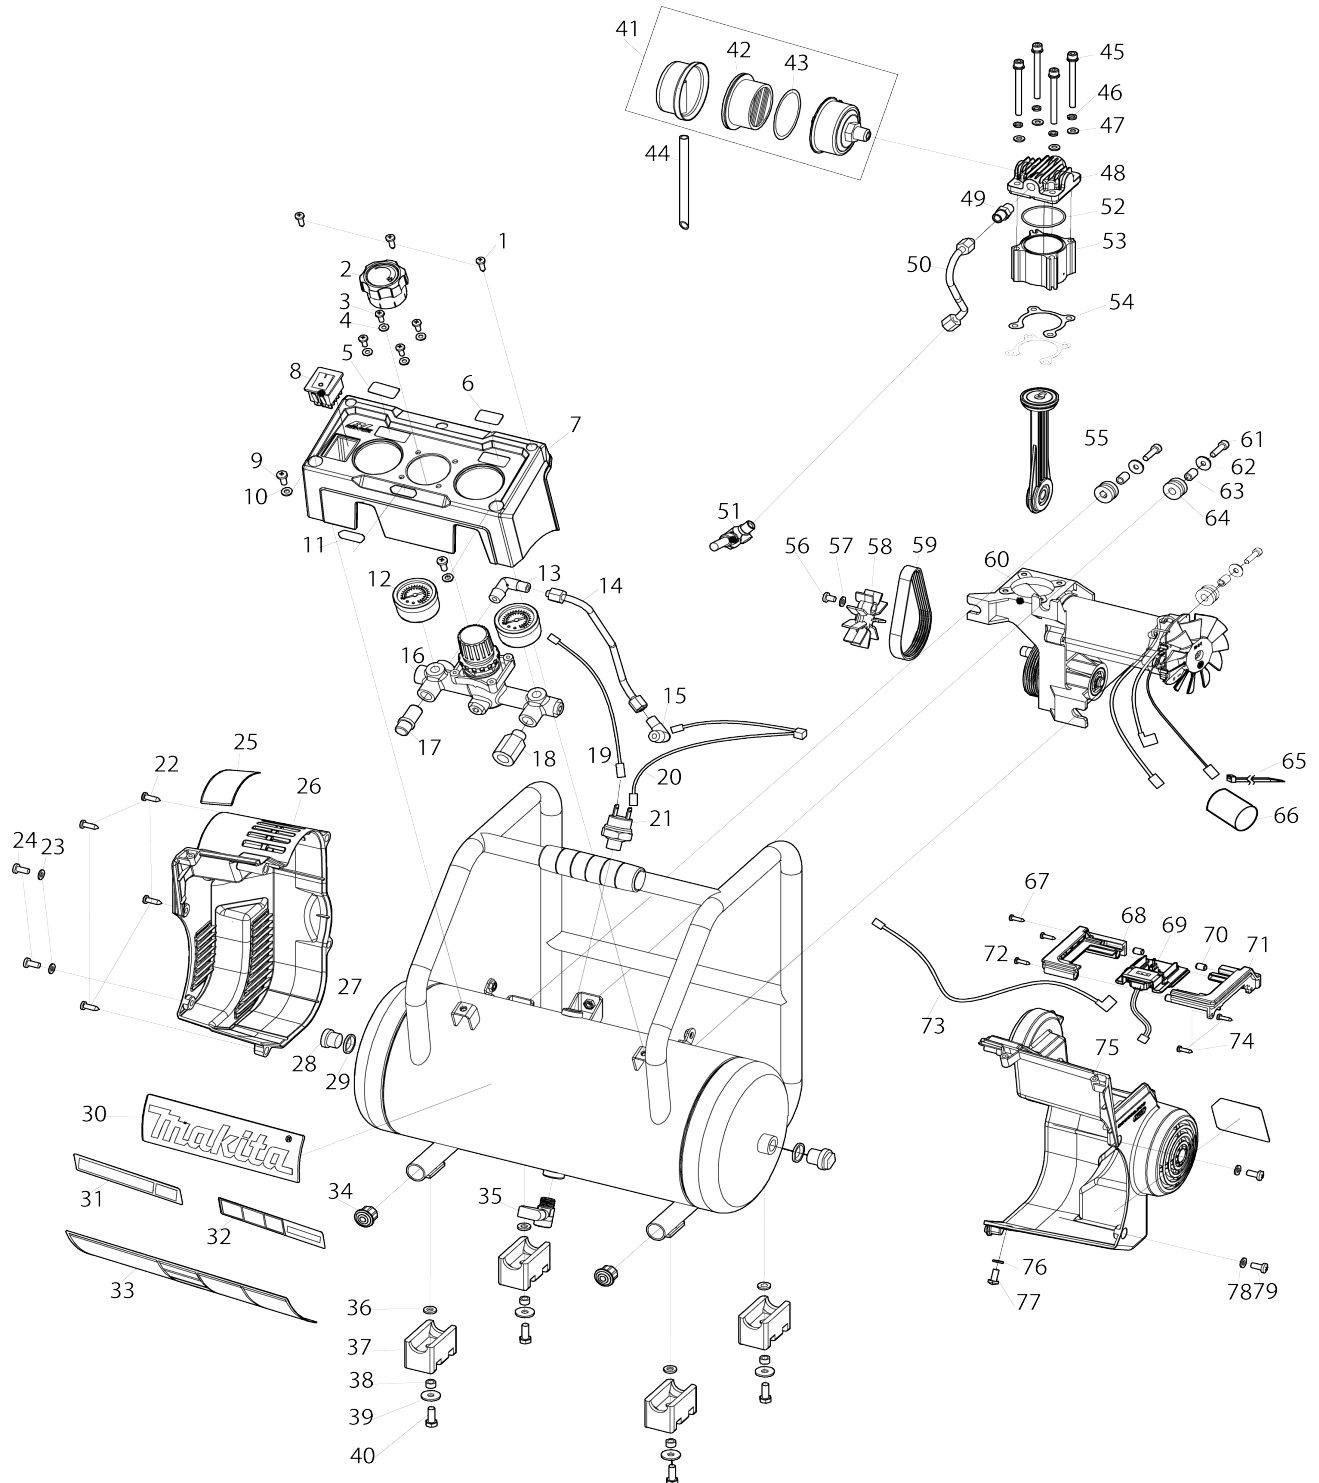

Model No.AC001G CORDLESS AIR COMPRESSOR

Model No.AC001G CORDLESS AIR COMPRESSOR

Item No.	Parts No.	Description	Interchangeability	Q'ty	New/Old	Note1	Note2
001	HY00001197	TAPPING SCREW ST4.2X16		3			
002	HY00000996	REGULATOR KNOB		1			
003	HY00001193	BIND HEAD SCREW M4X12		4			
004	HY00001201	FLAT WASHER 4		4			
005	HY00001141	TANK LABEL		1			
006	HY00001143	TOOL LABEL		1			
007	HY00001144	COVER F		1			
008	HY00001145	SWITCH		1			
009	HY00001194	BIND HEAD SCREW M5X12		2			
010	HY00001200	FLAT WASHER 5		2			
011	HY00001146	XGT LOGO LABEL		1			
012	HY00000344	PRESSURE GAUGE L		2			
013	HY00001139	ELBOW 6-R1/4		1			
014	HY00001147	PIPE 6 SET (OUT)		1			
015	HY00001139	ELBOW 6-R1/4		1			
016	HY00001149	REGULATOR R1/4 COMPLETE		1			
017	HY00001150	SAFETY VALVE COMPLETE R1/4(P T1)		1			
018	HY00000338	QUICK COUPLER L R1/4		1			
019	HY00001152	LEAD UNIT YELLOW		1			
020	HY00001153	LEAD UNIT BLACK & WHITE		1			
021	HY00001154	PRESSURE SWITCH		1	*		
021-1	HY00001253	PRESSURE SWITCH	O	1			
022	HY00001197	TAPPING SCREW ST4.2X16		4			
023	HY00001200	FLAT WASHER 5		2			
024	HY00001194	BIND HEAD SCREW M5X12		2			
025	HY00001156	CAUTION LABEL		1			
026	HY00001157	COVER L		1			
027	HY00001159	TANK ASSEMBLY		1			
028	HY00000307	HEX FLANGE BOLT G1/2(PF1/2)		2	*		
028-1	HY00000307	HEX FLANGE BOLT G1/2(PF1/2)	O	2			
029	HY00000308	RUBBER SEAL 20		2			
030	HY00001160	MAKITA LOGO LABEL		1			
033	HY00001206	CAUTION LABEL		1			
034	HY00001161	CAP 19		2			
035	HY00000312	DRAIN VALVE R3/8		1	*		
035-1	HY00000312	DRAIN VALVE R3/8	O	1			
036	HY00001093	FLAT WASHER 6		4			
037	HY00001162	RUBBER FOOT		4			
038	HY00001003	SLEEVE 6		4			
039	HY00001004	FLAT WASHER 6L		4			
040	HY00001005	HEX.BOLT M6X16		4			
041	HY00001163	AIR FILTER ASSEMBLY		1			
D10		INC. 42,43					
042	HY00000970	AIR FILTER ELEMENT		1			
043	HY00001164	O-RING 50		1			
044	HY00001165	MUFFLER TUBE 8		1			
045	HY00001192	HEX SOCKET HEAD BOLT M5X60		4			