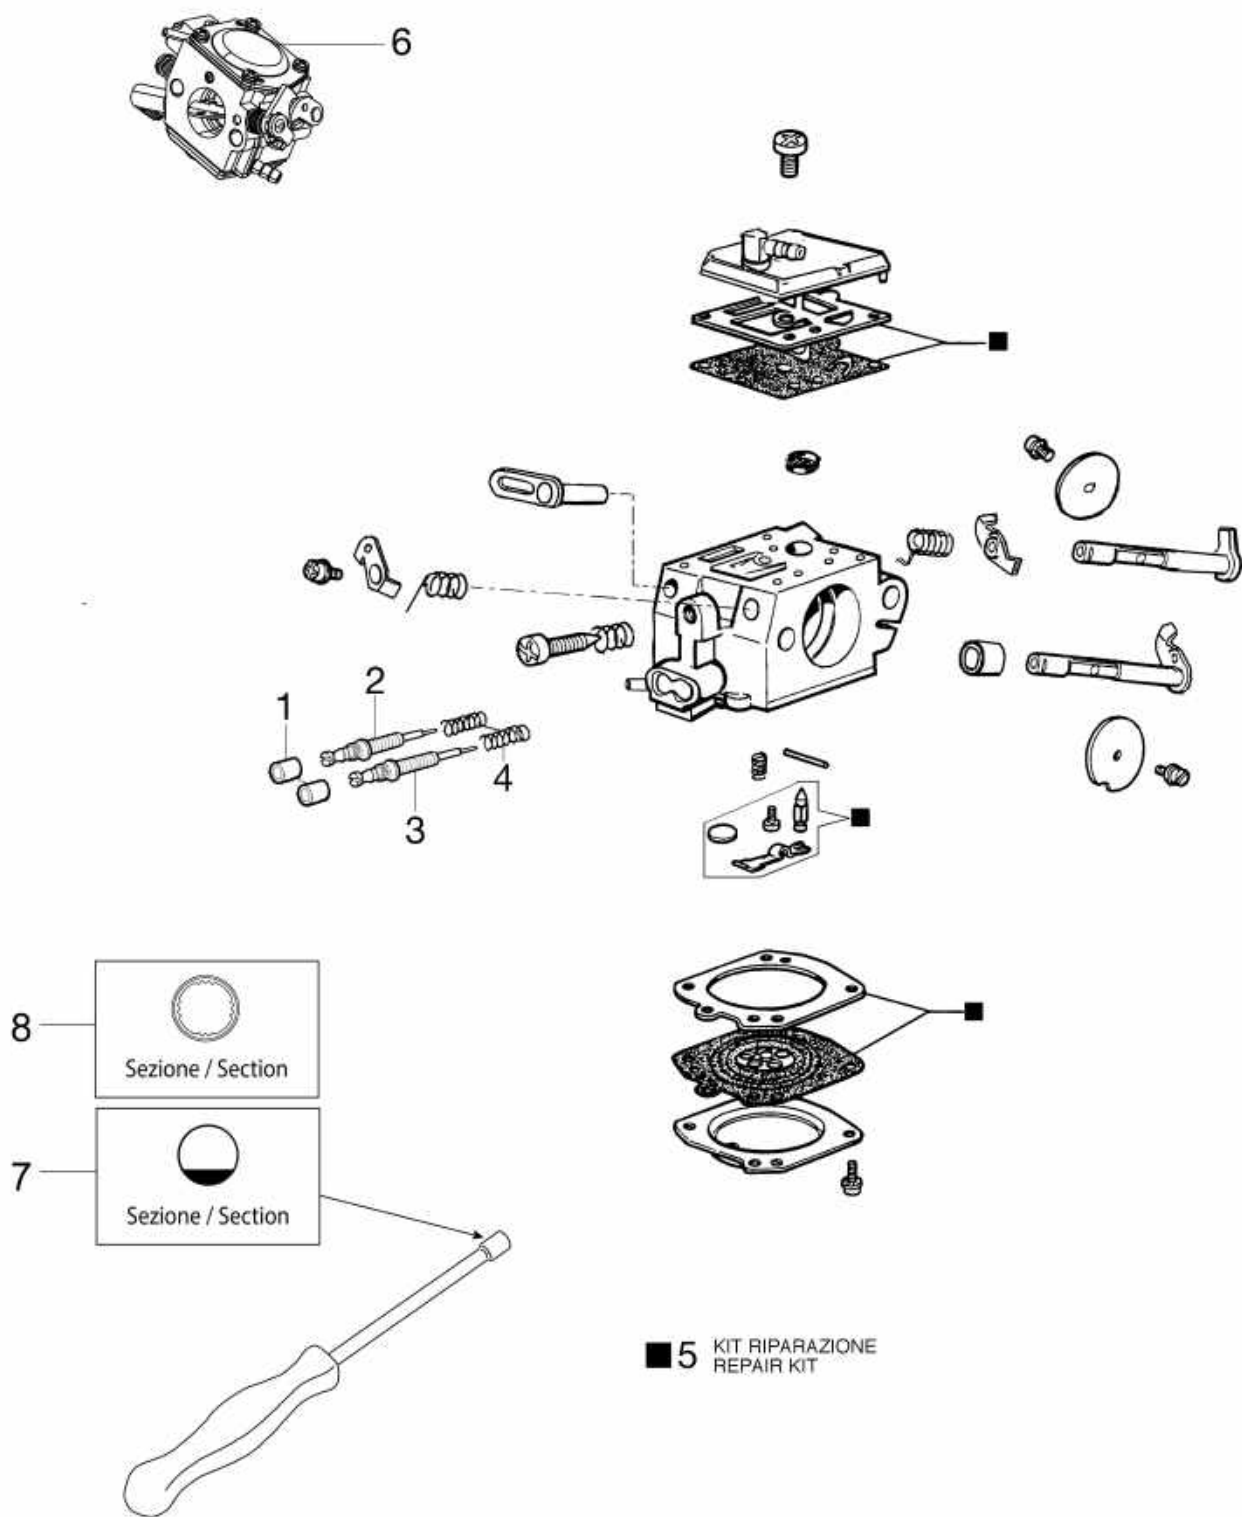

изображение Carburettor HDA-314

Ref.Nu	Qty	Part number	Description	Validity from	Validity till	Notes	Bulletin
1	2	2318106	Cap				
2	1	2318109	Adjust. screw MAX				
3	1	2318984	Adjust. screw MIN				
4	2	2318107	Spring				
5	1	2318673	Repair kit				
6	1	2318981AR	Carburetor HDA-314				
7	1	3055142R	Special screwdriver				
8	1	2304001R	Special screwdriver KNURL-STYLE				EI02-02_22