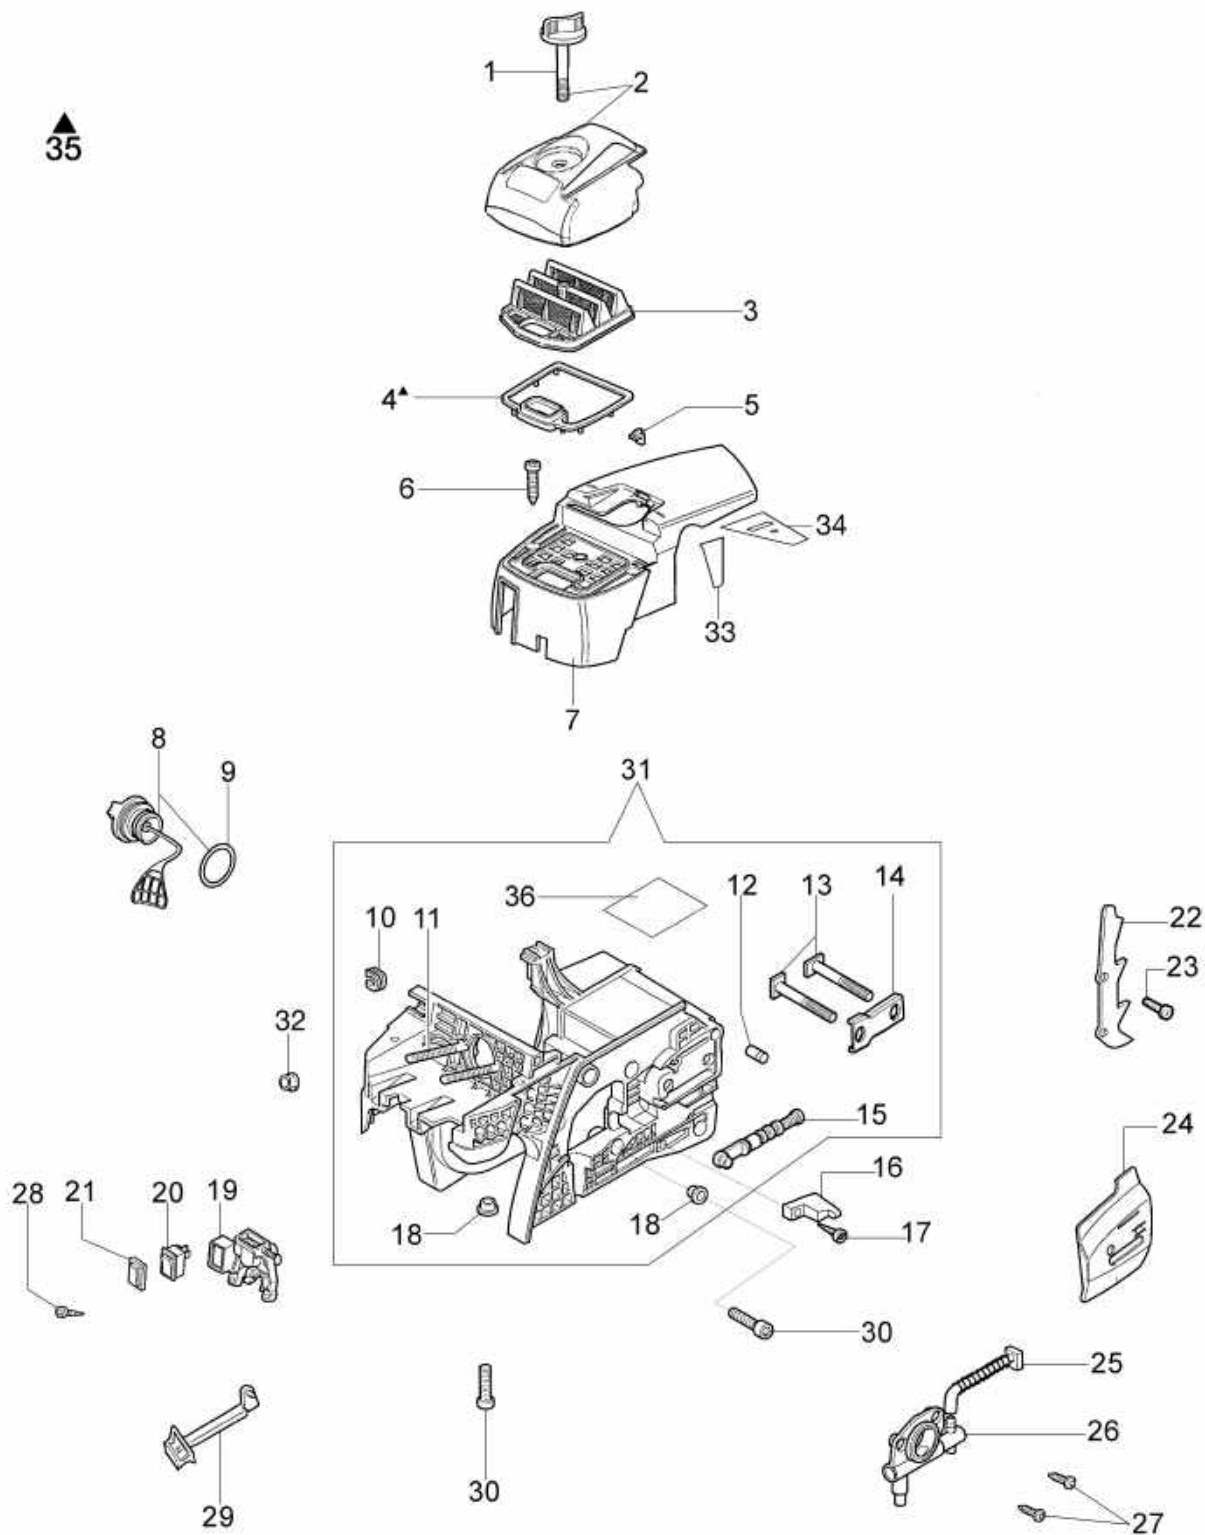

35

изображение Tank and air filter

Ref.Nu	Qty	Part number	Description	Validity from	Validity till	Notes	Bulletin
1	1	50070034R	Knob				
2	1	50072031B	Cover				
3	1	50070036R	Air filter standard				
3	1	50070036R	Air filter standard				
4	1	50070056	Gasket				
5	1	50070066	Deflector				
6	3	3960092AR	Screw				
7	1	50070193DR	Cylinder cover				
8	1	50080149R	Tank cap			rosso/red	
9	1	3049047R	O-ring				
10	1	005000347AR	Grommet				
11	2	50070067A	Tie rod				
12	1	097000229R	Breather valve				
13	2	50070052AR	Screw				
14	1	50070211	Plate				
15	1	50072010BR	Oil filter				
16	1	094600369R	Guard				
17	1	094600041AR	Screw				
18	5	50050067R	Spacer				
19	1	50080068R	Air filter support				
20	1	2317021R	Switch				
21	1	2317013R	Guard				
22	1	50070062	Spike				
23	2	3960098R	Screw				
24	1	50070055R	Plate				
25	1	50070054R	Tube				
26	1	50170051BR	Oil pump				
27	2	3960074R	Screw				
28	2	3960091AR	Screw				
29	1	50070228R	Lever				
30	5	3860099R	Screw				
31	1	50070114GR	Crankcase assy				
32	3	3914003R	Nut				
33	1	50080076AR	Guard				
34	1	50080089BR	Guard				
35	1	50072028A	Gasket set				
36	1	50070176AR	Guard