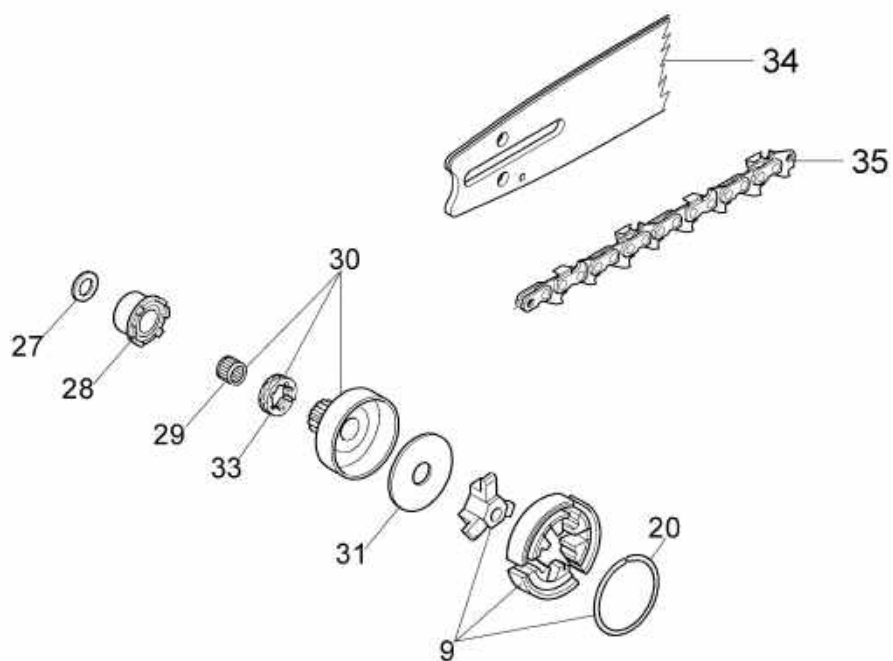

изображение Clutch and brake

Ref.Nu	Qty	Part number	Description	Validity from	Validity till	Notes	Bulletin
1	1	50070095AR	Guard				
2	1	095000219AR	Spring				
3	1	097000107	Plug				
4	1	50010088AR	Spring				
5	1	3960045	Screw				
6	1	50070124AR	Plate				
7	1	3026003R	Ring				
8	1	097000146	Lever				
9	1	094500297AR	Clutch				
10	1	3993070R	Screw				
11	1	50050125R	Plate				
12	1	50050039R	Brake band				
13	1	006000300	Bushing				
14	1	50070149R	Guard				
15	1	50070033	Spike				
16	2	3993070R	Screw				
17	1	50010148R	Nut				
18	1	3960093	Screw				
19	1	50070081R	Cover				
20	1	094500029AR	Spring				
21	1	50070088	Washer				
22	1	3049007	O-ring				
23	1	50070080	Chain tensioner screw				
24	1	50070087AR	Adjuster nut				
25	1	50072027A	Chain tensioner kit				
26	1	50072015CR	Chain cover				
27	1	50070069	Washer				
28	1	50070025R	Worm gear				
29	1	005000165R	Bearing				
30	1	50080023	Chain sprocket .325				
31	1	375100012AR	Washer				
32	1	097000106R	Plug				
33	1	094500046R	Ring				
34	1	094600332R	Bar 16" - 41 cm				
34	1	094600333R	Bar 18" - 46 cm				
35	1	001000710R	Chain .325" x .058" (1,5mm)				
35	1	30629512A	Efco chain .325" x .058" (1,5mm)				
36	1	50070110DR	Chain cover