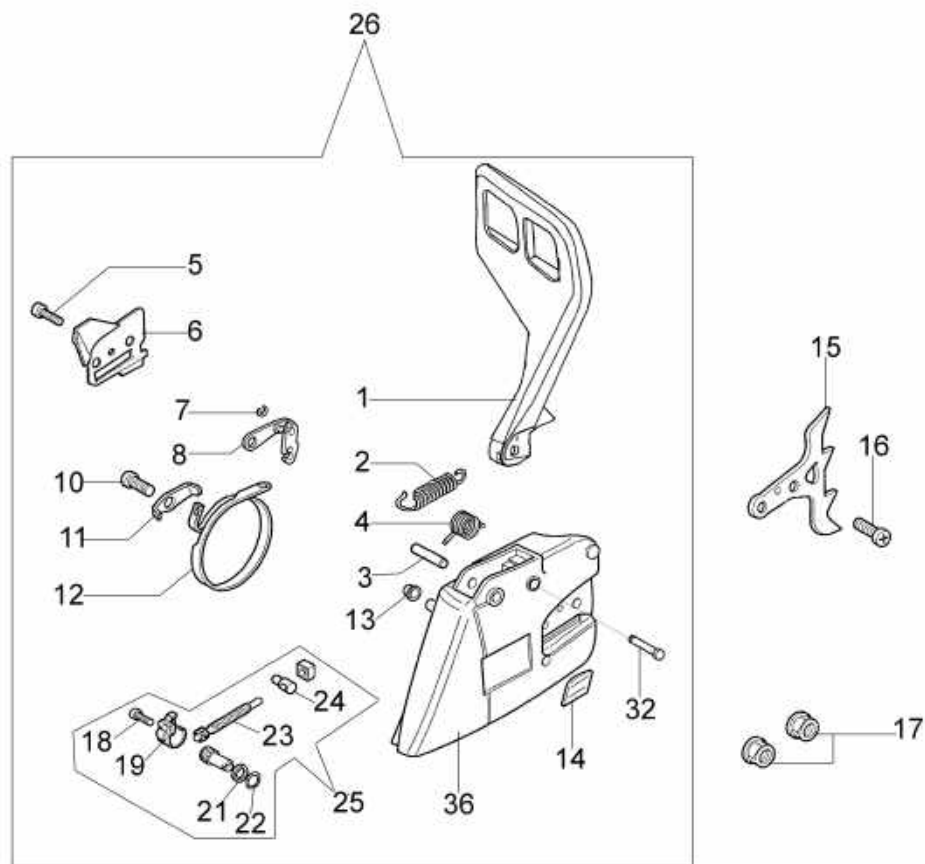

изображение Clutch and brake

Ref.Nu	Qty	Part number	Description	Validity from	Validity till	Notes	Bulletin
1	1	50070095AR	Guard				
2	1	095000219AR	Spring				
3	1	097000107	Plug				
4	1	50010088AR	Spring				
5	1	3960045	Screw				
6	1	50070124AR	Plate				
7	1	3026003R	Ring				
8	1	097000146	Lever				
9	1	094500297AR	Clutch				
10	1	3993070R	Screw				
11	1	50050125R	Plate				
12	1	50050039R	Brake band				
13	1	006000300	Bushing				
14	1	50070149R	Guard				
15	1	50070033	Spike				
16	2	3993070R	Screw				
17	1	50010148R	Nut				
18	1	3960093	Screw				
19	1	50070081R	Cover				
20	1	094500029AR	Spring				
21	1	50070088	Washer				
22	1	3049007	O-ring				
23	1	50070080	Chain tensioner screw				
24	1	50070087AR	Adjuster nut				
25	1	50072027A	Chain tensioner kit				
26	1	50072015CR	Chain cover				
27	1	50070069	Washer				
28	1	50070025R	Worm gear				
29	1	005000165R	Bearing				
30	1	50080023	Chain sprocket .325				
31	1	375100012AR	Washer				
32	1	097000106R	Plug				
33	1	094500046R	Ring				
34	1	094600332R	Bar 16" - 41 cm				
34	1	094600333R	Bar 18" - 46 cm				
35	1	001000710R	Chain .325" x .058" (1,5mm)				
35	1	30629512A	Efco chain .325" x .058" (1,5mm)				
36	1	50070110DR	Chain cover