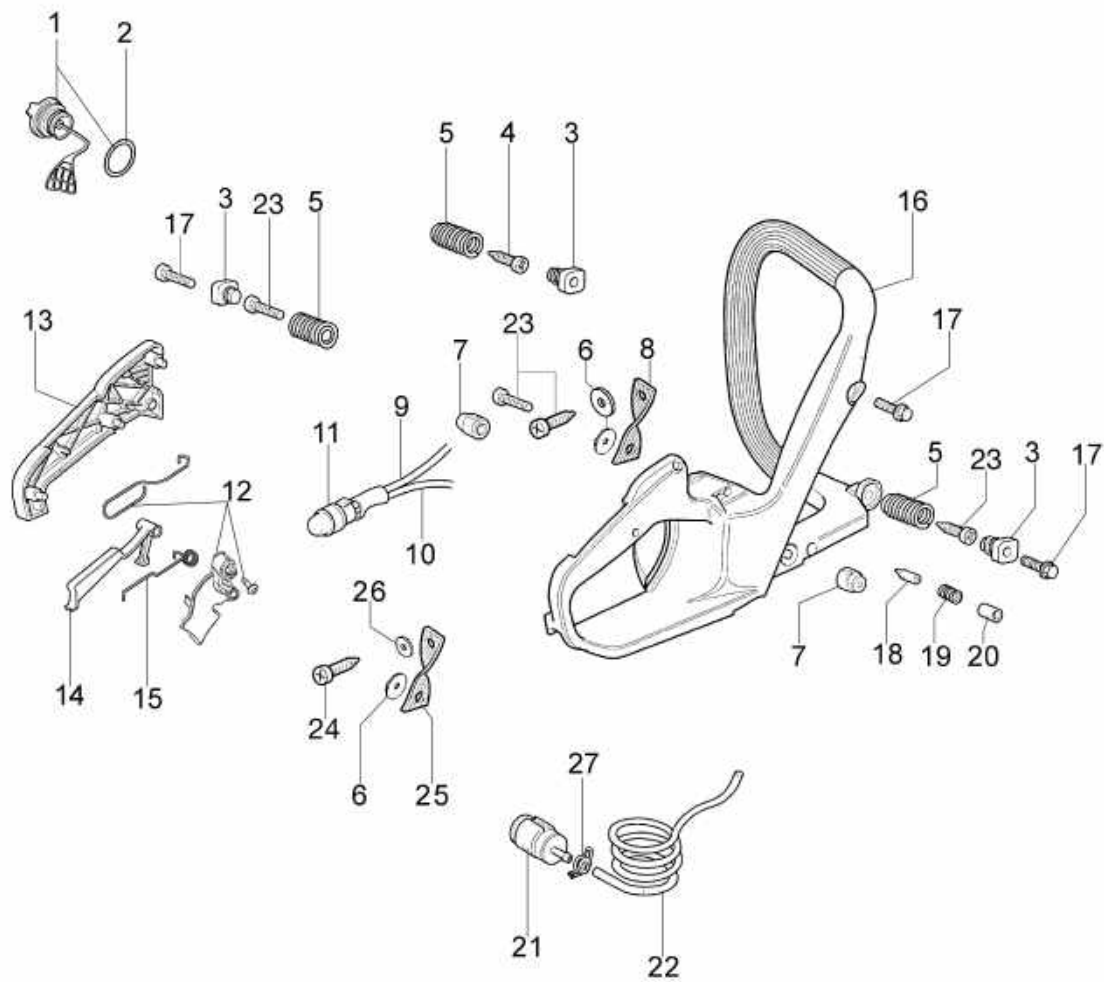

изображение Handle

Ref.Nu	Qty	Part number	Description	Validity from	Validity till	Notes	Bulletin
1	1	50340266R	Cap			rosso/red	
2	1	099900090R	Ring				
3	3	50070049R	Support				
4	1	3960073R	Screw				
5	3	50070024R	Spring				
6	3	3057005R	Washer				
7	2	50010061R	AV-mount				
8	1	50070182	Strap				
9	1	50060039	Tube				
10	1	50080134R	Tube				
11	1	2318817R	Air purge				
12	1	50070260	Throttle kit				
13	1	50050214AR	Cover				
14	1	50050046AR	Lever				
15	1	097000028R	Spring				
16	1	50070065BR	Tank assy				
17	3	3960099R	Screw				
18	1	094500577AR	Breather valve				
19	1	094500575R	Spring				
20	1	50050071R	Breather valve				
21	1	61400322R	Fuel filter				
22	1	50070064AR	Fuel line				
23	4	094600041AR	Screw				
24	1	3960091AR	Screw				
25	1	50070181	Strap				
26	1	3916005R	Washer				
27	1	4098377R	Band