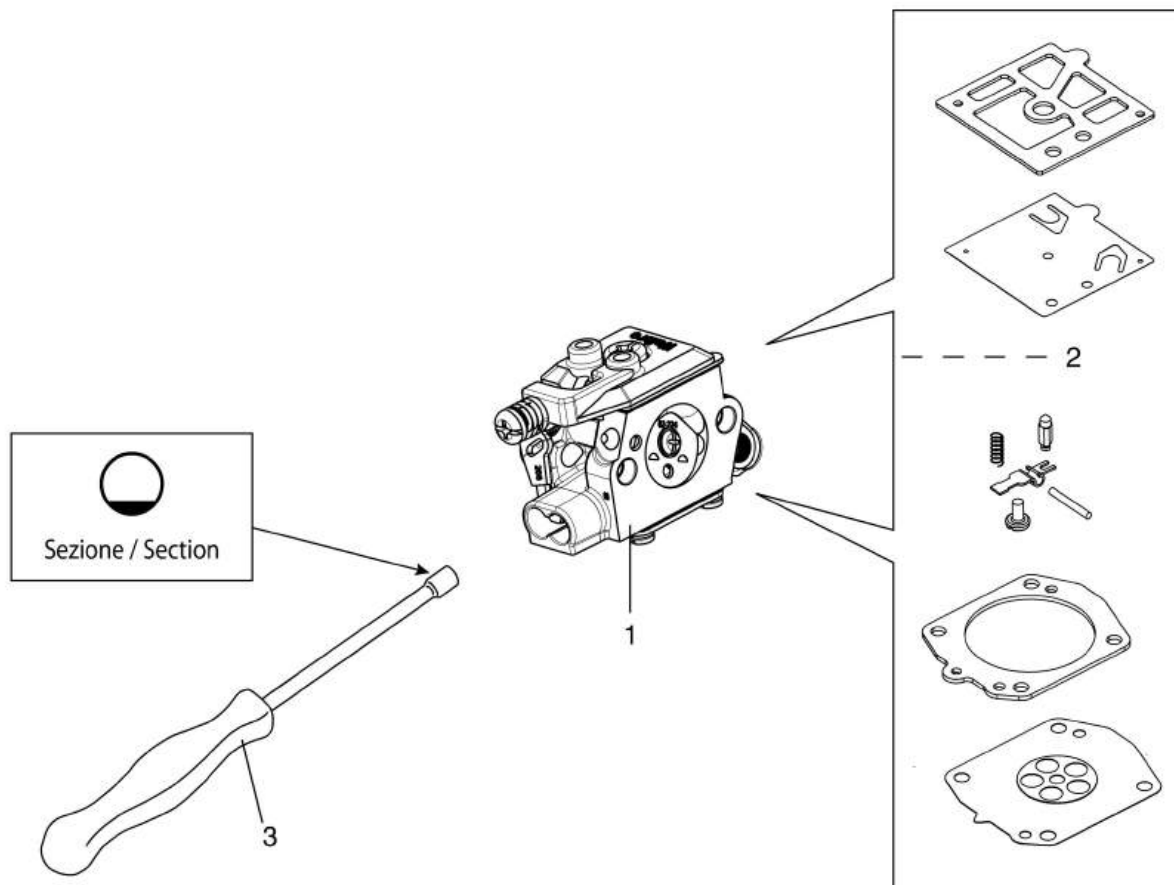

изображение Carburetor HDA-350

Ref.Nu	Qty	Part number	Description	Validity from	Validity till	Notes	Bulletin
1	1	50020105R	Carburetor kit HDA-350				
2	1	2318673	Repair kit				
3	1	3052036R	Special screwdriver "D-style" type