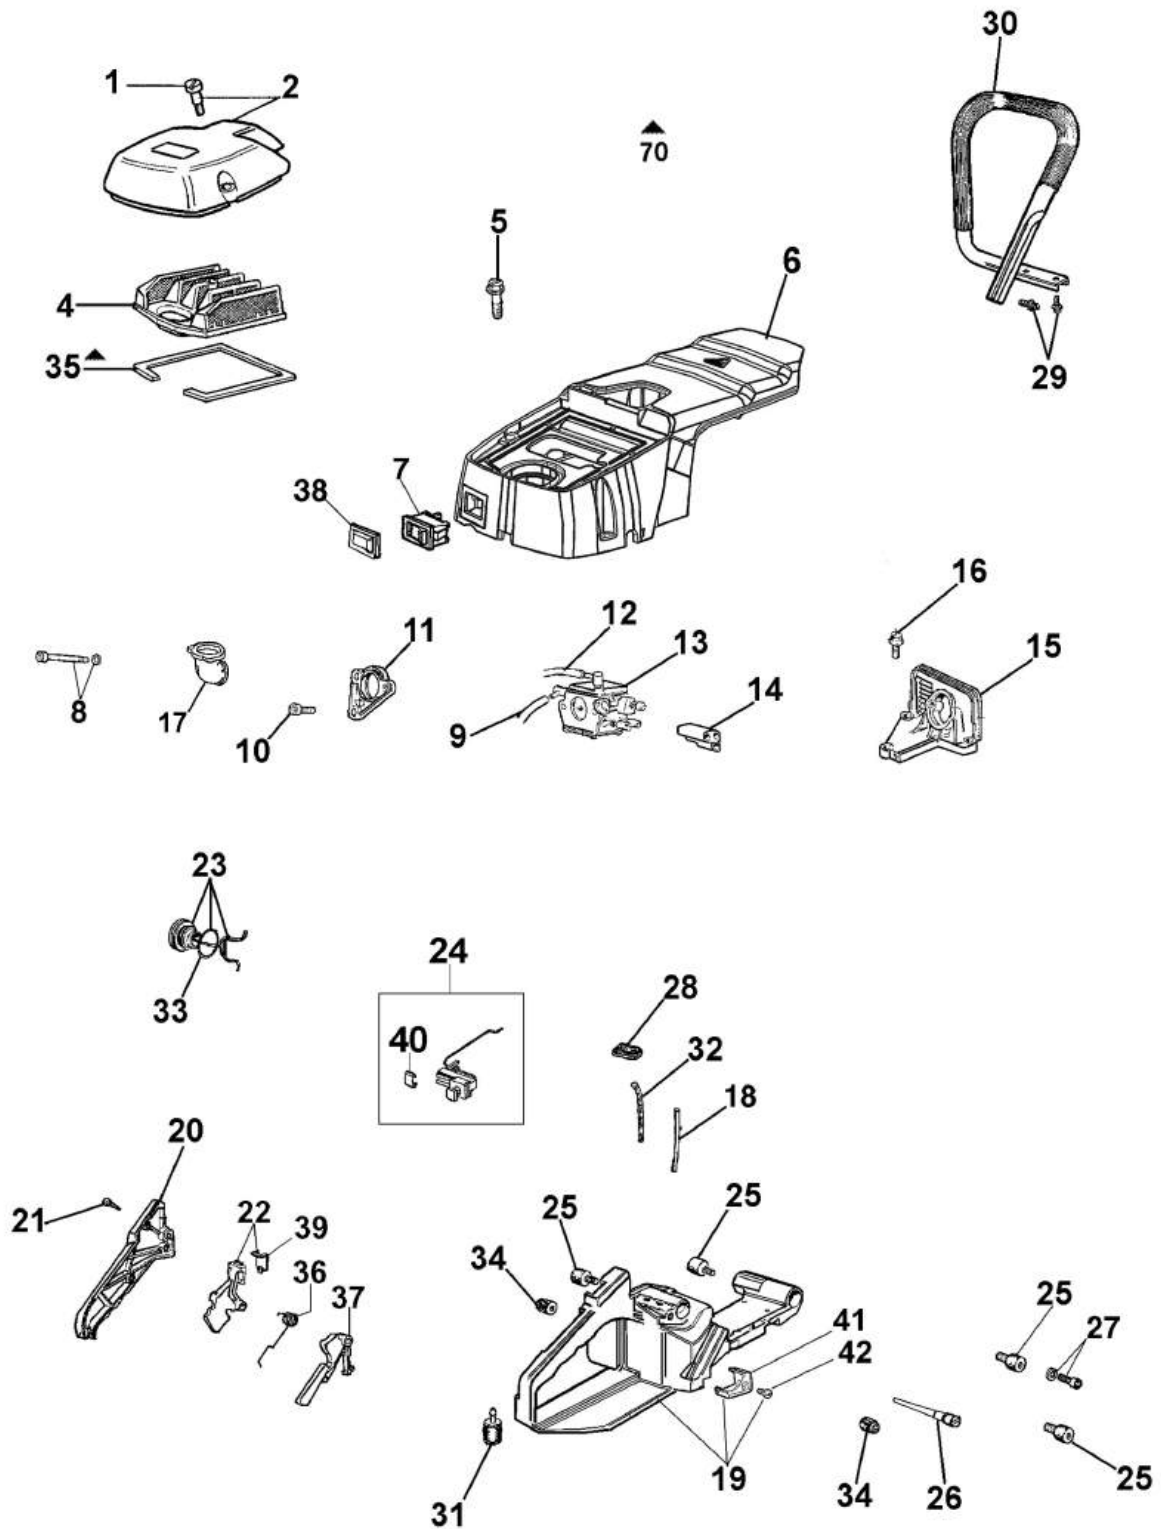

## изображение Engine and starter

---

Ref.Nu	Qty	Part number	Description	Validity from	Validity till	Notes	Bulletin
55	2	3960017AR	Screw				
57	1	52012027	Pawl kit				
58	1	50010331BR	Flywheel				
60	1	50020061AR	Ignition coil				
70	1	50012052B	Gasket set				

## изображение Crankcase and chain brake

Ref.Nu	Qty	Part number	Description	Validity from	Validity till	Notes	Bulletin
49	1	50020075AR	Guard				
50	1	097000106R	Plug				
51	1	50022066R	Chain cover assy				
52	1	50070124AR	Plate				
53	3	3960045	Screw				
54	1	50070149R	Guard				
55	1	50010084	Plate				
56	1	50010039R	Brake band				
57	1	50010353R	Deflector				
58	1	004900137BR	Spring				
59	1	375100012AR	Washer				
60	1	50012023BR	Clutch				
61	1	50012050	Clutch drum				
62	1	50022034	Clutch drum				
63	1	3037016R	Bearing				
64	1	094500046R	Ring				
65	1	006100730R	Ring				
67	1	61350329R	Tube				
69	1	50010243R	Pin				
70	1	50012052B	Gasket set				
80	1	50012036R	Bar 18" - 46 cm				
80	1	50022010R	Bar 18" - 46 cm				
80	1	50022011R	Bar 20" - 51 cm				
81	1	30629007A	Chain .325" x .058" (1,5mm) - 72 links				
81	1	30629001A	Chain .3/8" x .058" (1,5mm) - 68 links				
81	1	30629002A	Chain .3/8" x .058" (1,5mm) - 72 links				