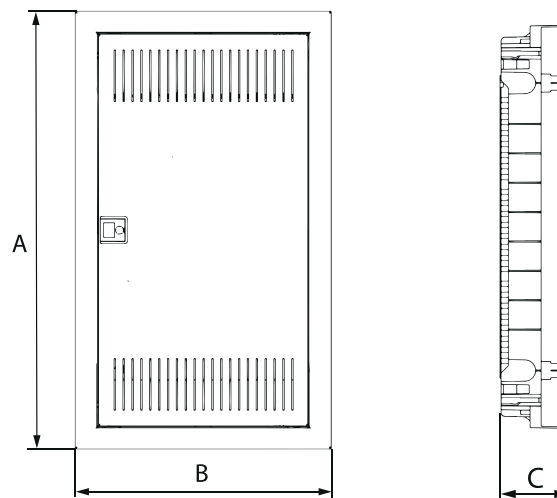

TEHNOPLAST

	A	B	C	H	W
U24E-IT	442 mm	346 mm	92 mm	399 mm	306 mm
U36E-IT	592 mm	346 mm	92 mm	549 mm	306 mm
U48E-IT	717 mm	346 mm	92 mm	673 mm	306 mm
U 60E-IT	842 mm	346 mm	92 mm	799 mm	306 mm

For indoor locations (S 50% RH at max. +40°C
 or for example 90% RH at +20°C)
 Temperature range: -25°C ... +60 °C.
 Rating Voltage: AC 400 V; IP40, Class II; IK08
 According to: IEC 60670; IEC 62208