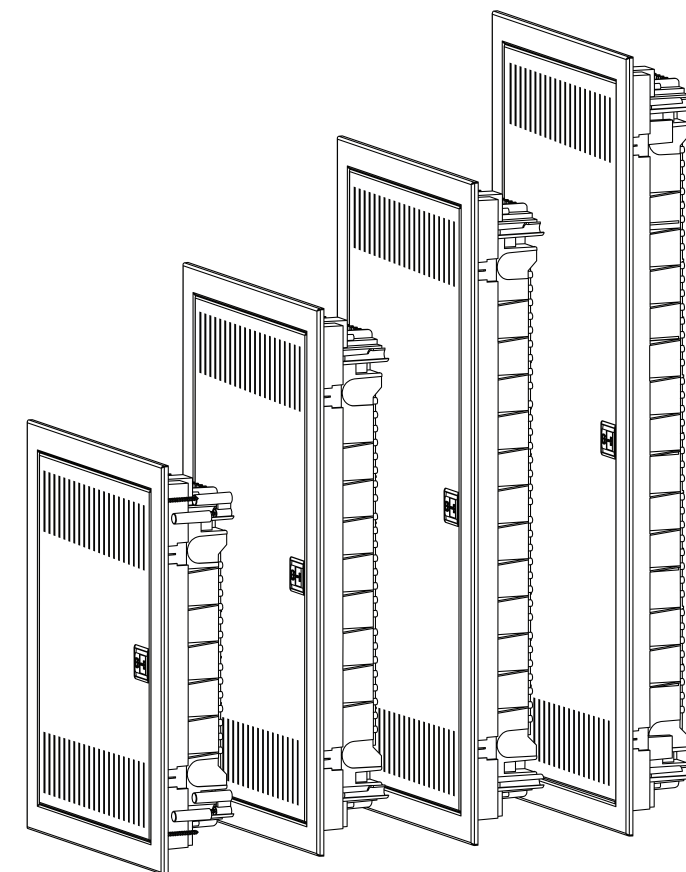

TEHNOPLAST

	A	B	C	H	W
U24E-IT	442 mm	346 mm	92 mm	399 mm	306 mm
U36E-IT	592 mm	346 mm	92 mm	549 mm	306 mm
U48E-IT	717 mm	346 mm	92 mm	673 mm	306 mm
U 60E-IT	842 mm	346 mm	92 mm	799 mm	306 mm

For indoor locations (S 50% RH at max. +40°C
 or for example 90% RH at +20°C)
 Temperature range: -25°C ... +60 °C.
 Rating Voltage: AC 400 V; IP40, Class II; IK08
 According to: IEC 60670; IEC 62208