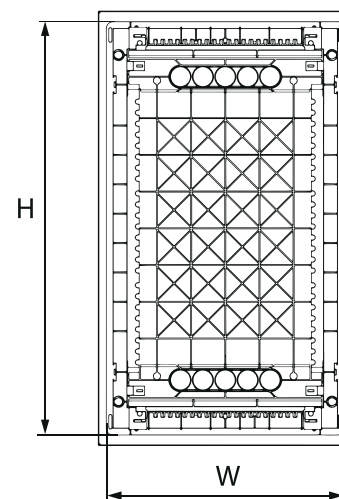

TEHNOPLAST

	A	B	C	H	W
U24E-IT	442 mm	346 mm	92 mm	399 mm	306 mm
U36E-IT	592 mm	346 mm	92 mm	549 mm	306 mm
U48E-IT	717 mm	346 mm	92 mm	673 mm	306 mm
U 60E-IT	842 mm	346 mm	92 mm	799 mm	306 mm

For indoor locations (S 50% RH at max. +40°C
 or for example 90% RH at +20°C)
 Temperature range: -25°C ... +60 °C.
 Rating Voltage: AC 400 V; IP40, Class II; IK08
 According to: IEC 60670; IEC 62208