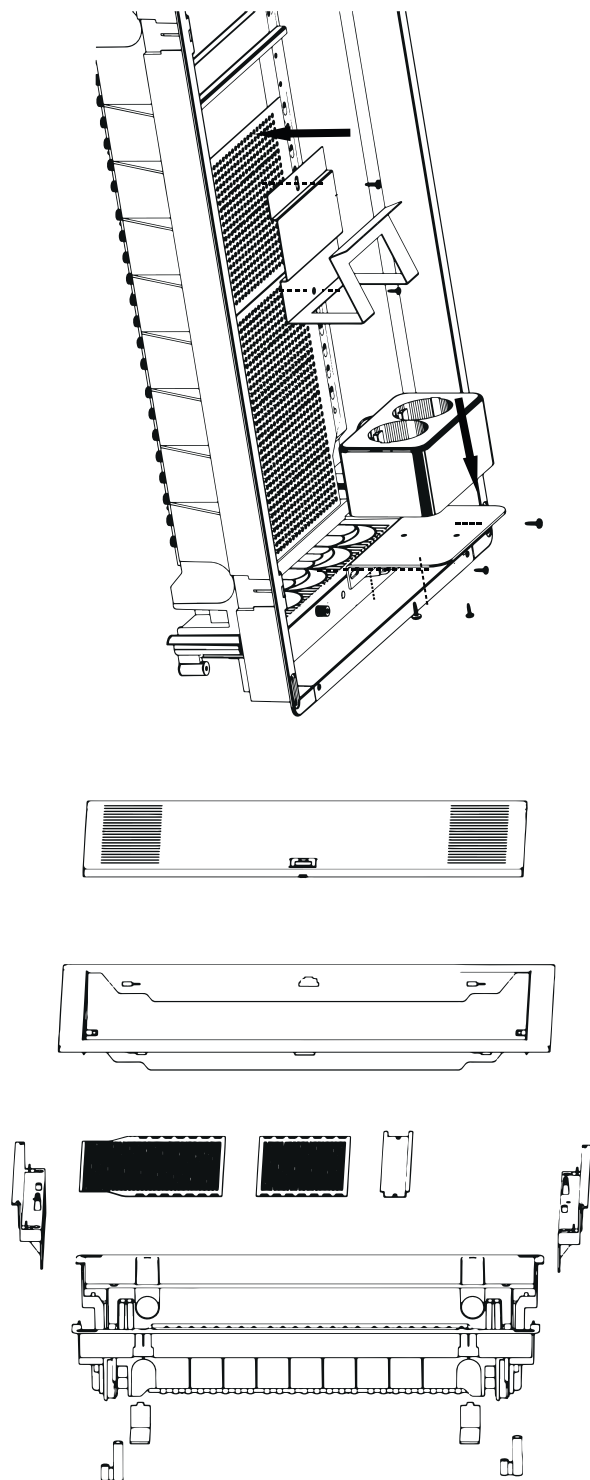

TEHNOPLAST

	A	B	C	H	W
U24E-IT	442 mm	346 mm	92 mm	399 mm	306 mm
U36E-IT	592 mm	346 mm	92 mm	549 mm	306 mm
U48E-IT	717 mm	346 mm	92 mm	673 mm	306 mm
U 60E-IT	842 mm	346 mm	92 mm	799 mm	306 mm

For indoor locations (S 50% RH at max. +40°C
 or for example 90% RH at +20°C)
 Temperature range: -25°C ... +60 °C.
 Rating Voltage: AC 400 V; IP40, Class II; IK08
 According to: IEC 60670; IEC 62208