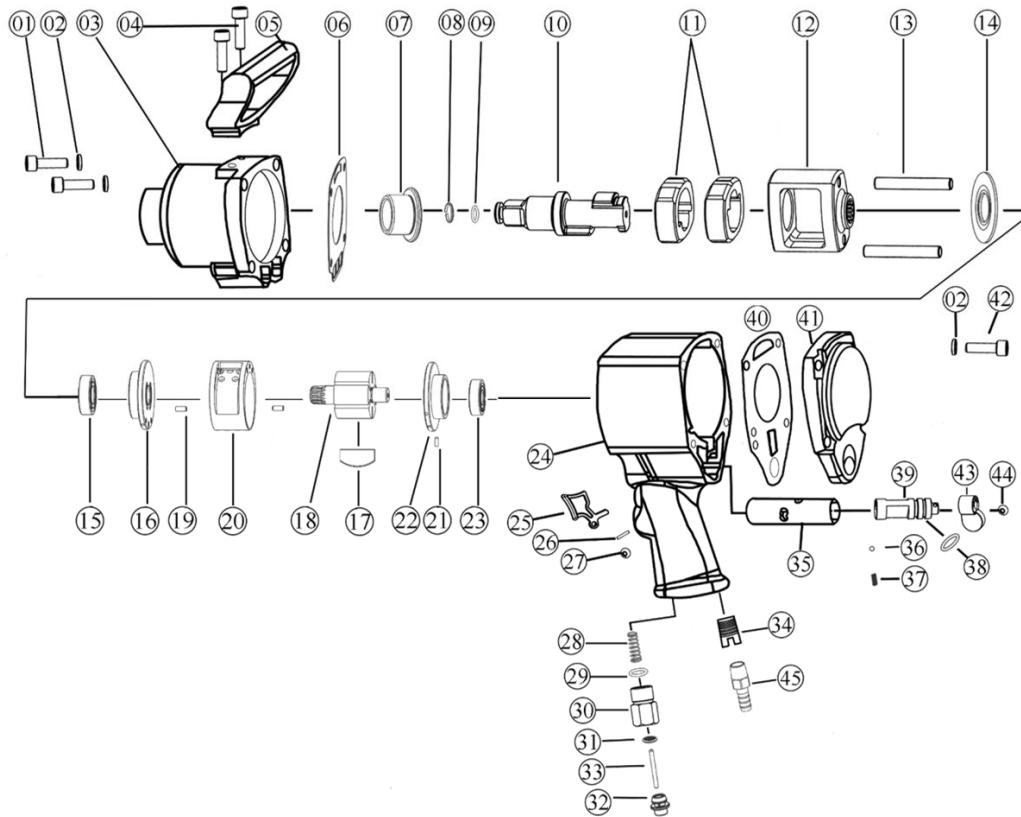

ДЕТАЛИРОВКА И ЛИСТ ЗАПАСНЫХ ЧАСТЕЙ К ПНЕВМОГАЙКОВЕРТУ FROSP ПГ-240

Version: 9/12/2022

Дата обновления: 4/8/2024

No.	Part name	Qty	Purchase QTY	No.	Part name	Qty	Purchase QTY	No.	Part name	Qty	Purchase QTY	No.	Part name	Qty	Purchase QTY
1	Screw	4		13	Hammer Pin	2		25	Trigger	1		37	Spring	1	
2	Spring Washer	8		14	Spacer	1		26	Split Pin	1		38	O-Ring	1	
3	Front Housing	1		15	Bearing	1		27	Set Screw	1		39	Switch Core	1	
4	Screw	2		16	Front Bearing Cover	1		28	Air Inlet Spring	1		40	Rear Sealing	1	
5	D-Handle	1		17	Rotor Blade	6		29	O-Ring	1		41	Rear Cover	1	
6	Front Sealing	1		18	Rotor	1		30	Air Inlet	1		42	Screw	4	
7	Anvil Bushing	1		19	Split Pin	2		31	Air Inlet Screen	1		43	Reverse Switch	1	
8	Circlip	1		20	Cylinder	1		32	Air Valve	1		44	Screw	1	
9	O Ring	1		21	Split Pin	1		33	Pin	1		45	Connector	1	
10	Anvil	1		22	Rear Bearing Cover	1		34	Set Screw	1					
11	Hammer	2		23	Bearing	1		35	Bushing	1					
12	Hammer Cage	1		24	Housing	1		36	Steel Ball	1					