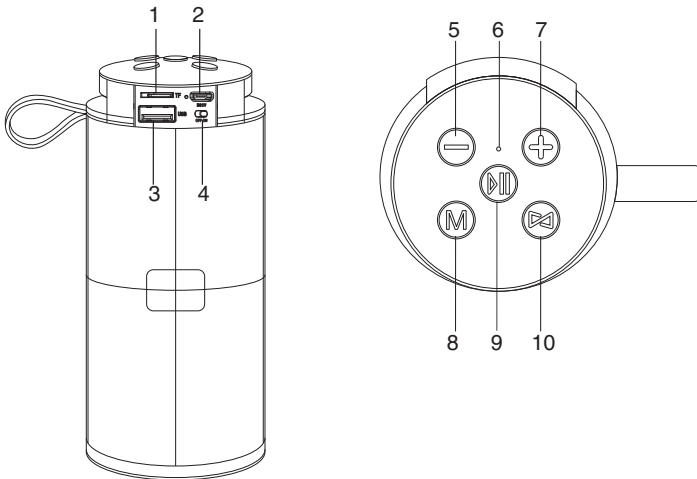

Description

Overview

1. TF (microSD) card slot
2. DC 5V MicroUSB charging port
3. USB port
4. OFF-ON switch
5. - button
6. LED indicator
7. + button
8. M button
9. PLAY/PAUSE button
10. TWS button

Instruction manual