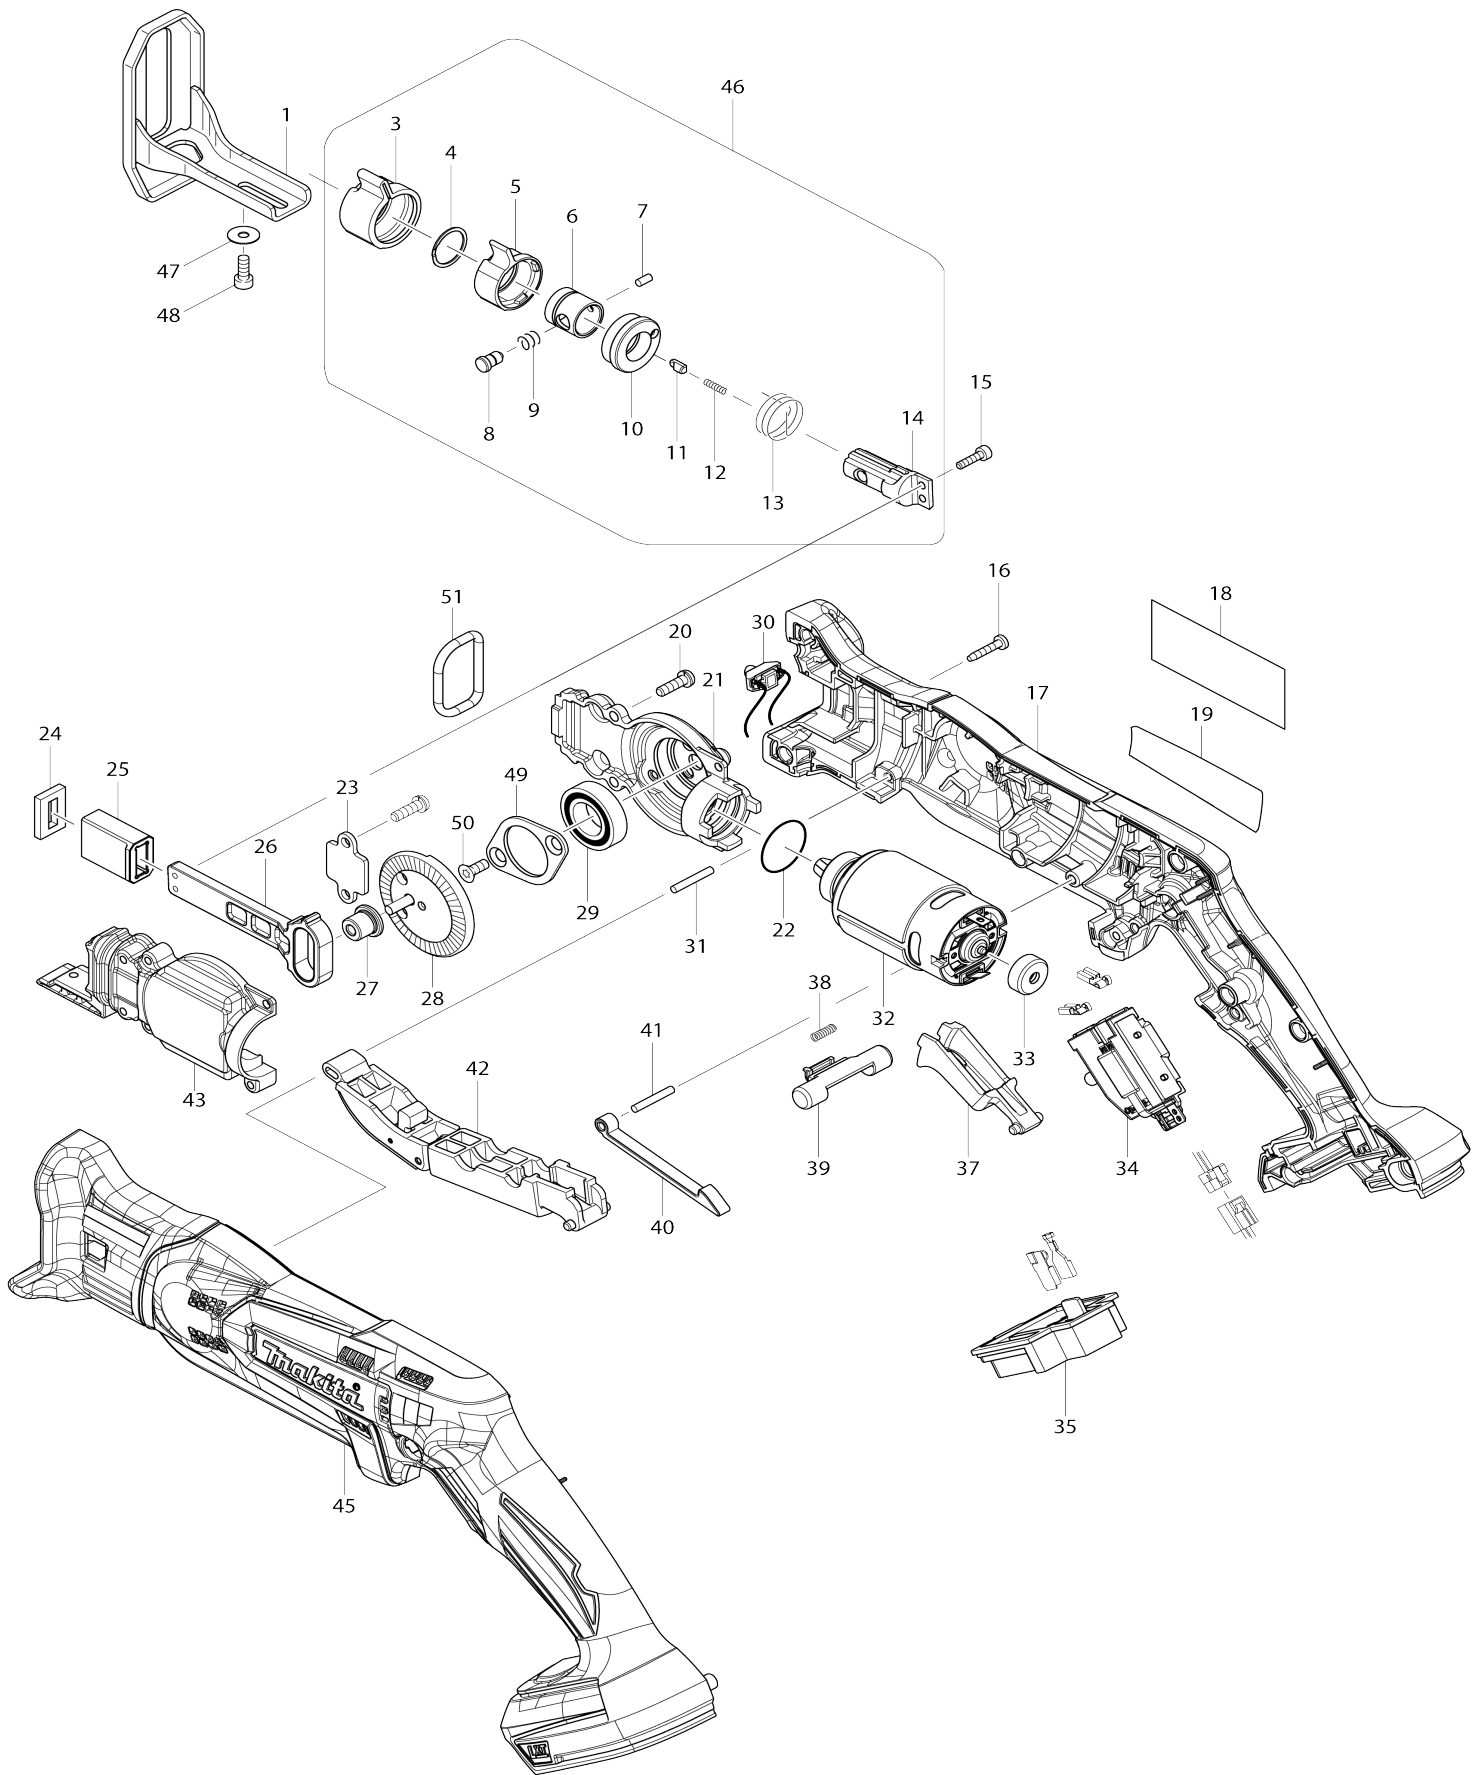

Model No. DJR183 CORDLESS RECIPRO SAW

042	141128-6	SWITCH LEVER F COMPLETE		1		
043	319061-2	GEAR HOUSING COVER		1		
045	187760-2	HOUSING SET		1		
C10	263005-3	RUBBER PIN 6		2		
C20	423475-0	SPONGE SHEET		1		
D10		INC. 17				
046	126201-3	BLADE CLAMP ASSEMBLY		1		
D10		INC. 3-14				
047	253874-0	FLAT WASHER 4		1		
048	922112-8	HEX. SOCKET HEAD BOLT M4X10		1		
049	285738-0	BEARING RETAINER 36		1		
050	265035-0	COUNTERSUNK HEAD SCREW M4 X10		2		
051	424597-9	RUBBER RING 23		1		
A01	B-20432	RECIPROSAW BLADE 100MM		1		
A02	B-20404	RECIPROSAW BLADE 100MM		1		
A03	783201-2	HEX. WRENCH 3		1		
F17-3	197606-4	BATTERY BL1830B SET (2PIECES)	O	1	*	
F18-3	197600-6	BATTERY BL1830B SET	O	1		
F19-4	197599-5	BATTERY BL1830B SET	O	1		
A04	***DC18RC	DC18RC FAST CHARGER		1		
A05	196460-3	BATTERY BL1820 SET		2		
A06	450128-8	BATTERY COVER		1		
A07	821586-9	PLASTIC CARRYING CASE		1		
C10	162315-4	LATCH		2		
C20	452137-3	HANDLE		1		
A05	194204-5	BATTERY BL1830 SET		2	*	
A05-1	194204-5	BATTERY BL1830 SET	O	2	*	
A05-2	197600-6	BATTERY BL1830B SET	<	2	*	
A05-3	197600-6	BATTERY BL1830B SET	O	2		
A05	196399-0	BATTERY BL1840 SET		2	*	
A05-1	196399-0	BATTERY BL1840 SET	O	2	*	
A05-2	197265-4	BATTERY BL1840B SET	<	2	*	
A05-3	197265-4	BATTERY BL1840B SET	O	2		
A05-2	197280-8	BATTERY BL1850B SET		2	*	
A05-3	197280-8	BATTERY BL1850B SET	O	2		

Please state Parts No. when your order.

Print Date 05/10/2024