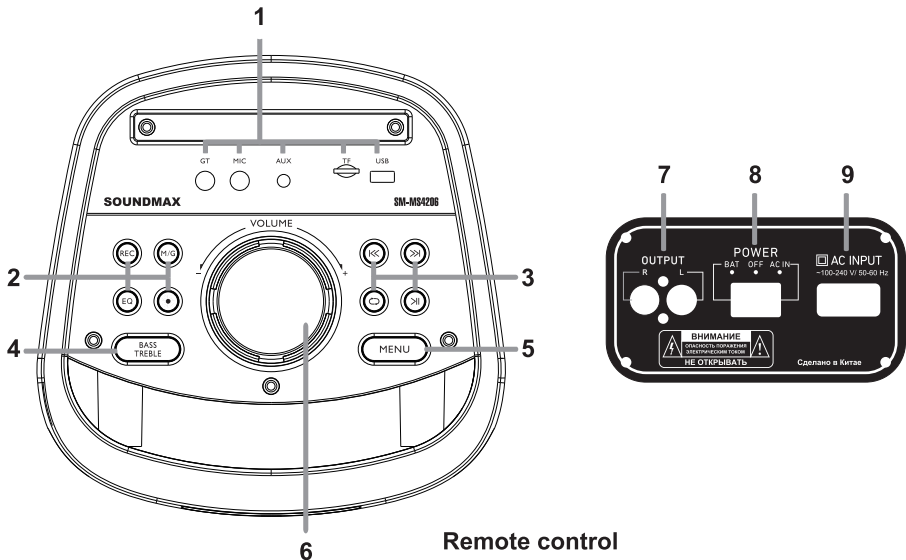

Description

Product overview

1. Guitar input; Microphone input; AUX input; TF card slot; USB port
2. Record; Mic / Guitar Treble & Bass; Equalizer; Light switch
3. Previous; Next; Repeat; Pause&Play
4. Treble & Bass Control
5. MENU button
6. Volume control knob
7. RCA output
8. Power On/Off (Battery or AC mode)
9. AC input