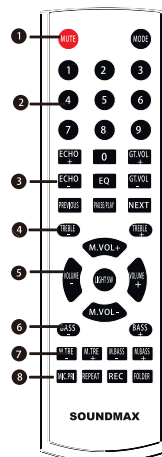

Description

Product overview

1. Guitar input; Microphone input; AUX input; TF card slot; USB port
2. Record; Mic / Guitar Treble & Bass; Equalizer; Light switch
3. Previous; Next; Repeat; Pause&Play
4. Treble & Bass Control
5. MENU button
6. Volume control knob
7. RCA output
8. Power On/Off (Battery or AC mode)
9. AC input

Remote control

1. MUTE/MODE(LINE IN/USB/ TF/AUX/BLUETOOTH/FM)
2. 0-9
3. ECHO+/ECHO-/ EQ/ GUITAR VOLUME+/GUITAR VOLUME- PREVIOUS SONG/CHANNEL PAUSE/PLAY NEXT SONG/CHANNEL
4. TREBLE+ /TREBLE-
5. VOLUME+ /VOLUME-/MIC VOLUME+ / MIC VOLUME-/ LIGHT SW
6. BASS+ /BASS-
7. MIC TREBLE+/TREBLE- MIC BASS+/BASS-
8. MIC PRIORITY/REPEAT/REC/ FOLDER