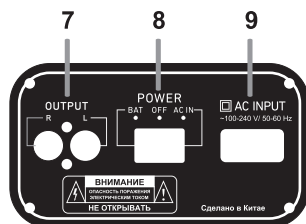

Руководство по эксплуатации

Уважаемый покупатель!

Благодарим Вас за покупку нашего изделия. Чтобы понять, как правильно и безопасно пользоваться изделием, рекомендуется тщательно изучить настоящее руководство перед включением, регулировкой и эксплуатацией изделия. Сохраняйте руководство для использования в будущем.

Описание

Внешний вид устройства

1. Вход для гитары GT 6,35мм; Вход для микрофона MIC 6,35мм; Вход AUX 3,5мм; Разъемы TF/USB;
2. REC: запись; M/G: кнопка регулировки низких/высоких частот микрофона и гитары; EQ: эквалайзер; Управление подсветкой
3. <<: предыдущий трек; >>: следующий трек; ◯: повтор трека; >|: воспроизведение/пауза;
4. BASS/TREBLE: кнопка регулировки низких/высоких частот.
5. MENU: переключение режимов работы.
6. Регулятор громкости
7. Аудиовыход RCA
8. Переключатель питания
9. Вход для шнура питания