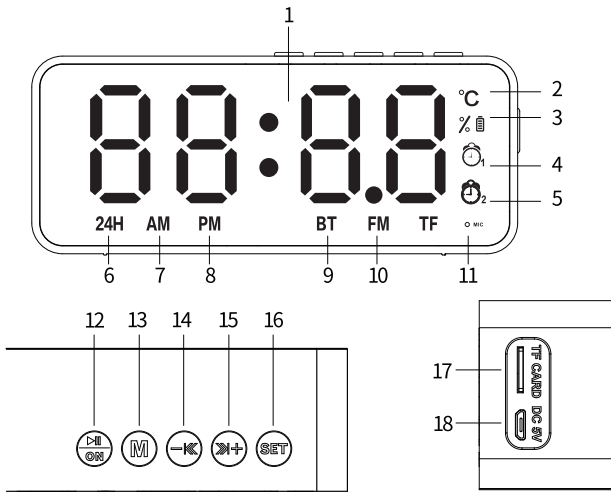

Руководство по эксплуатации

Уважаемый покупатель!

Благодарим Вас за покупку нашего изделия. Чтобы понять, как правильно и безопасно пользоваться Вашей моделью изделия, рекомендуется тщательно изучить настоящее руководство перед включением, регулировкой и эксплуатацией изделия. Сохраняйте руководство для использования в будущем.

Описание

- ① Дисплей
- ② °C : Индикатор температуры
- ③ % : Индикатор заряда батареи
- ④ : Индикатор 1-го будильника
- ⑤ : Индикатор 2-го будильника
- ⑥ 24H : Индикатор 24-часового режима работы
- ⑦ AM : Индикатор времени до полудня в 12-ч режиме
- ⑧ PM : Индикатор времени после полудня в 12-ч режиме
- ⑨ BT : Индикатор режима Bluetooth
- ⑩ FM : Индикатор режима FM
- ⑪ MIC : Микрофон
- ⑫ : **Включение/отключение:** нажмите и удерживайте
  В режиме BT/TF: воспроизведение/пауза
  В режиме FM: автоматический поиск радиостанций
  В режиме часов: настройка яркости экрана
- ⑬ M : Переключение режимов работы.
  Выбор 12/24-часового режима.
- ⑭ **←** Переход к предыдущему треку или радиостанции;
  Уменьшение громкости: нажмите и удерживайте
- ⑮ **→** Переход к следующему треку или радиостанции;
  Увеличение громкости: нажмите и удерживайте
- ⑯ **SET**: Включение/отключение будильника;
  Настройка часов/будильника:
  нажмите и удерживайте
- ⑰ TF CARD : Разъем для TF (microSD) карты
- ⑱ DC 5V : Разъем питания DC 5V