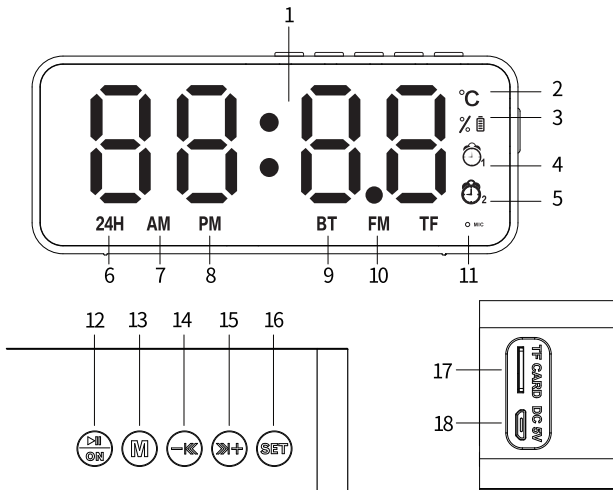

Description

- ① Display Screen
- ② °C : Temperature
- ③ % : Battery Percentage
- ④ ☹️ : Alarm 1 Indicator
- ⑤ ☹️ : Alarm 2 Indicator
- ⑥ 24H : 24-Hour System
- ⑦ AM : 12-hour system, shows morning time.
- ⑧ PM : 12-hour system, shows afternoon time.
- ⑨ BT : Bluetooth mode display
- ⑩ FM : FM radio mode display
- ⑪ MIC (Microphone - Hands free)
- ⑫ ON/OFF : Press and hold the button to start or switch off the speaker. Press to play or pause the music while it is playing. Under FM mode, press for FM automatic station search.
- ⑬ M : Hour system switching, press and hold for 24/12 hour system switch.
- ⑭ -K : Press for last song or last station, press and hold for volume down. Under clock setting mode, press it for digit decreasing, press and hold for digit quick decreasing.
- ⑮ +K : Press for next song or next radio station, press and hold for volume up. Under clock setting mode, press it for digit increasing, press and hold for digit quick increasing.
- ⑯ SET : Press for switching on or off clock/alarm, press and hold for clock/alarm setting. Under clock mode, double click to check temperature, further double click to check power percentage.