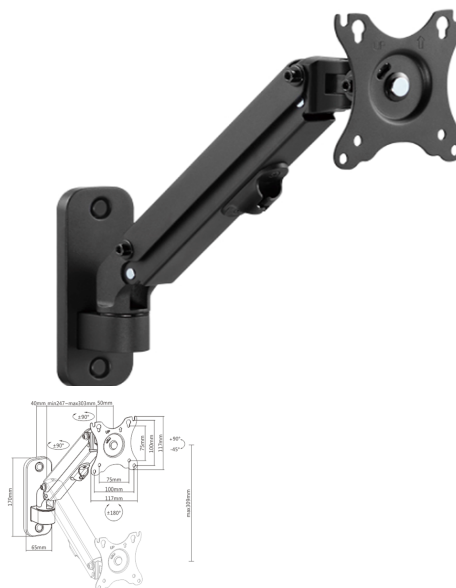

# Adjustable wall display mounting arm, up to 27"/7 kg

- Position your screen perfectly

## Особенности

- Monitor wall mount with single monitor arm
- Arm rotates, extends and retracts, tilts to change reading angles, and allows to rotate display from landscape-to-portrait mode, etc
- Enables easy ergonomic positioning for reduced strain
- Works with almost any LCD TV/monitor (max. 27")
- Durable adjustable spring suitable for monitors of 2.7 kg
  
- Built-in cable management for an organized and neat workspace
- VESA compatible (100 x 100 mm and 75 x 75 mm)

## Спецификация

Material: aluminum, steel, plastic  
Surface finish: powder coating  
Color: fine texture black  
Fit screen size: 17" 27"  
Weight capacity: 2 ~ 7 kg  
Vesa compatible: 100x100, 75x75 mm  
Tilt range: +90° ~ -45°  
Swivel range: +90° ~ -90°  
Screen rotation: +180° ~ -180°  
Installation: wall mounted  
Cable management: yes