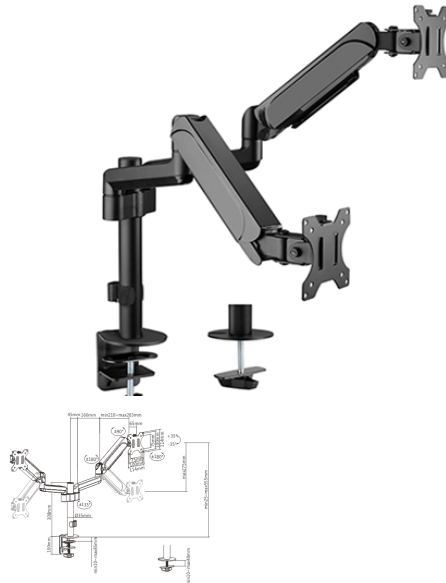

MA-DA2P-01

Adjustable desk 2-display mounting arm, 17"-32", up to 9 kg

- Position your screen perfectly
- Lightweight and tilting design

Особенности

- Monitor desk mount with double monitor arms
- Arms rotate, extend and retract, tilt to change reading angles, and allow to rotate displays from landscape-to-portrait mode, etc
- Enables easy ergonomic positioning for reduced strain
- Works with almost any LCD monitor (max. 32")
- Durable adjustable gas-springs suitable for monitors of 1 9 kg
- Strong desk clamp or grommet for easy and secure fixation on your desk
- Built-in cable management for an organized and neat workspace

Содержимое упаковки

Desk arm
User manual
Mounting tools bag

Спецификация

Material: steel, plastic, aluminum
Surface finish: powder coating
Color: fine texture black
Fit screen size: 17" 32"
Weight capacity (per screen): 1 ~ 9 kg
Vesa compatible: 100x100, 75x75 mm
Tilt range: +35° ~ -35°
Swivel range: +90° ~ -90°
Screen rotation: +180°~-180°
Installation: grommet, clamp
Suggested desktop thickness: clamp:10 ~ 85 mm, grommet:10 ~ 40 mm