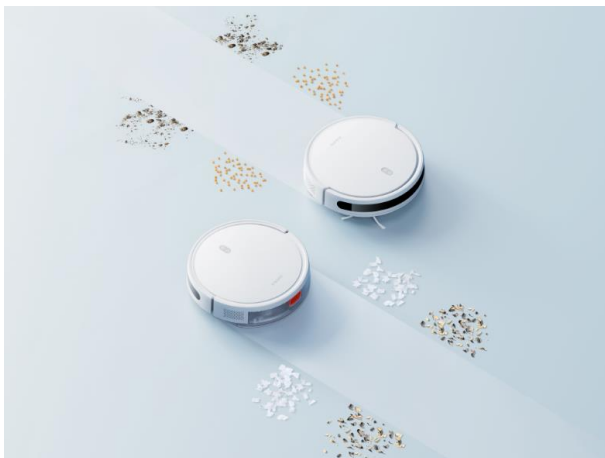

## Powerful cleaning

- 4000Pa powerful suction fan blower
- 2600mAh nominal battery capacity

---

# Xiaomi Robot Vacuum E10

Smart path planning

3 levels water adjustment

Quick-disassemble

Sweeping & Mopping

4000Pa powerful suction fan blower

APP control

# Xiaomi Robot Vacuum E10