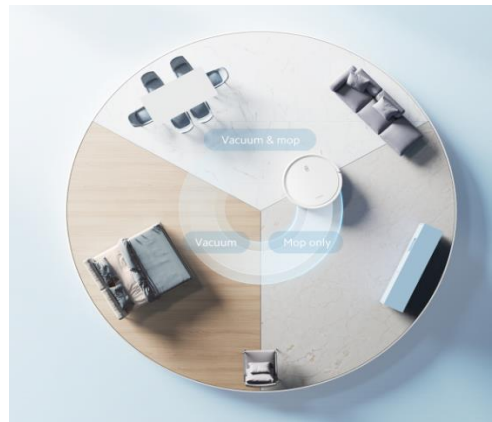

# Xiaomi Robot Vacuum E10

Smart path planning

3 levels water adjustment

Quick-disassemble

Sweeping & Mopping

4000Pa powerful suction fan blower

APP control