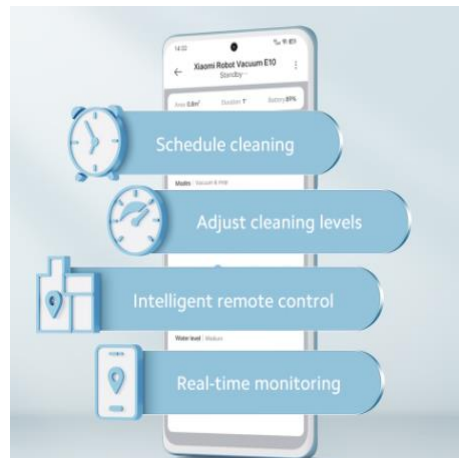

## Your virtual home

- Support APP control
- Support Google & Alexa (TBD)

# Xiaomi Robot Vacuum E10

Smart path planning

3 levels water adjustment

Quick-disassemble

Sweeping & Mopping

4000Pa powerful suction fan blower

APP control

## Specification

Navigation System	Gyroscope
Cleaning mode	Sweep & Mop
Battery	2600mAh
Suction power	4000Pa
Dust box & Water tank	2-in-1 water tank, 400ml dust box & 200ml water tank
APP	<ul style="list-style-type: none"><li>• Turn on/off, recharge</li><li>• Track cleaning progress</li><li>• 3 levels water adjustment</li></ul>
Climbing ability	15mm
Google/Alexa	√ (TBD)