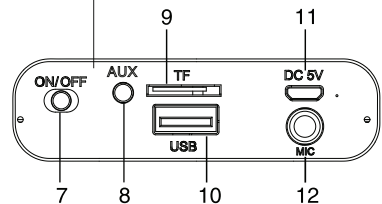

Dear customer!

Thank you for purchasing our product. For safety, it is strongly recommended to read this manual carefully before connecting, operating and/or adjusting the product and keep the manual for reference in future.

Description

Top panel

1. (LIGHT) button	7. ON/OFF switch
2. button	8. AUX input 3.5 mm
3. (PREVIOUS)/ – button	9. TF (microSD) card slot
4. (PLAY/PAUSE) button	10. USB port
5. (NEXT) / + button	11. Charging port DC 5V (microUSB)
6. BASS button	12. Microphone input 6.35 mm

Back panel