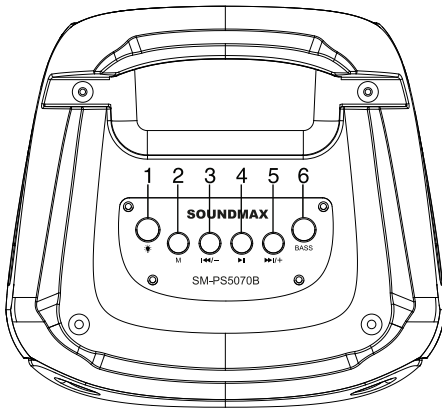

Description

Top panel

- | | |
|--------------------------|------------------------------------|
| 1. (LIGHT) button | 7. ON/OFF switch |
| 2. button | 8. AUX input 3.5 mm |
| 3. (PREVIOUS)/ – button | 9. TF (microSD) card slot |
| 4. (PLAY/PAUSE) button | 10. USB port |
| 5. (NEXT) / + button | 11. Charging port DC 5V (microUSB) |
| 6. BASS button | 12. Microphone input 6.35 mm |