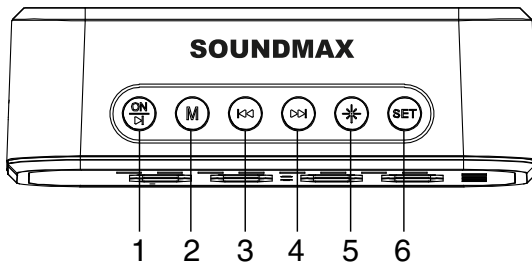

Description

Overview

Top panel

1. $\frac{\text{ON}}{\text{OFF}}$ (Play/Pause/ON) button
2. M (MODE) button
3. |<< (Previous/Volume -) button
4. >>| (Next/Volume +) button
5. * (Light) button
6. SET button