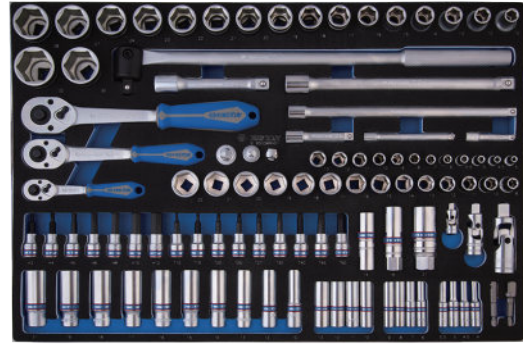

# Tool Set Content

560  
Tray #6  
375  
Drawer (579 x 380 mm)

## 9-9503MRV01 new Tray category #6 (560 x 375mm)

Contents		8.1	1 / 3
2235M	4, 4.5, 5, 5.5, 6, 7, 8, 9, 10, 11, 12, 13		
2335M	4, 4.5, 5, 5.5, 6, 7, 8, 9, 10, 11, 12, 13		
3023	T10, T15, T20, T25, T27, T30, T40, T45, T50		
3025	H3, H4, H5, H6, H8, H10, H12		
3235M	10, 12, 13, 14, 15, 16, 17, 18, 19, 21		
3335M	8, 10, 11, 12, 13, 14, 15, 16, 17, 18, 19, 20, 21, 22		
4335MR	10, 12, 13, 14, 15, 16, 17, 18, 19, 20, 21, 22, 23, 24, 27, 28, 30, 32		
7702-50	7703-50		
2792	3792	4791R	
363516	363521	36A014	
2221-02	3221-03	4251-05R	
2221-04	3221-10	4251-10R	
2813	3812	4813	
2771-55G	3771-08G		
4771-10GR	4462-18F		