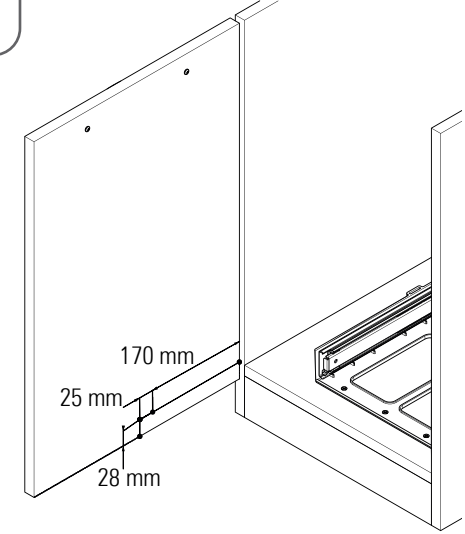

3.1

1x
4.8x9.5

4.1

4.2

- TELESKOPIK RAYLI ÇÖP KOVALARI MONTAJ ŞEMASI (SOL)
- WASTE BIN'S WITH TELESCOPIC RAIL MOUNTING INSTRUCTIONS (LEFT)

1.1

S-2391-92-93-95-96-
S-2571-72-73-74-

1.2

1.3

8x
4x16

2.1

2.2

2x
4x16

3.1

1x
4.8x9.5

4.1