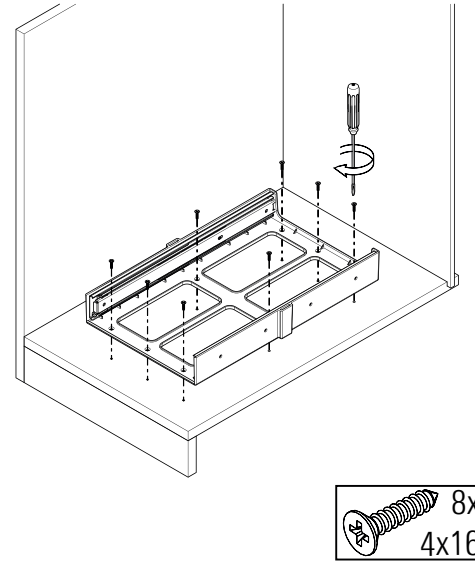

3.1

1x
4.8x9.5

4.1

4.2

- TELESKOPIK RAYLI ÇÖP KOVALARI MONTAJ ŞEMASI (SOL)
- WASTE BIN'S WITH TELESCOPIC RAIL MOUNTING INSTRUCTIONS (LEFT)

1.1

S-2391-92-93-95-96-
S-2571-72-73-74-

1.2

1.3

8x
4x16

2.1

2.2

2x
4x16

3.1

1x
4.8x9.5

4.1