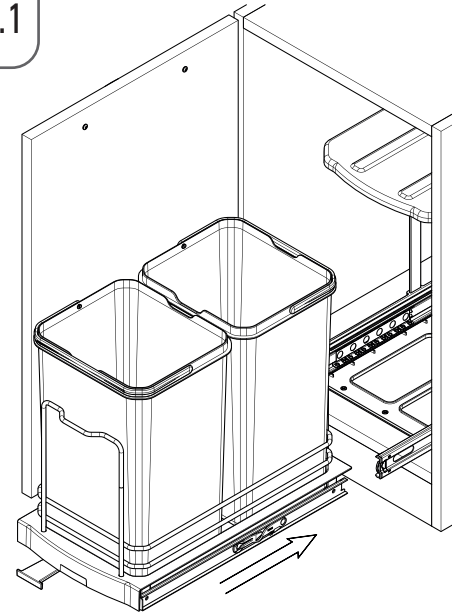

3.1

1x
4.8x9.5

4.1

4.2

- TELESKOPIK RAYLI ÇÖP KOVALARI MONTAJ ŞEMASI (SOL)
- WASTE BIN'S WITH TELESCOPIC RAIL MOUNTING INSTRUCTIONS (LEFT)

1.1

S-2391-92-93-95-96-
S-2571-72-73-74-

1.2

1.3

8x
4x16

2.1

2.2

2x
4x16

3.1

1x
4.8x9.5

4.1