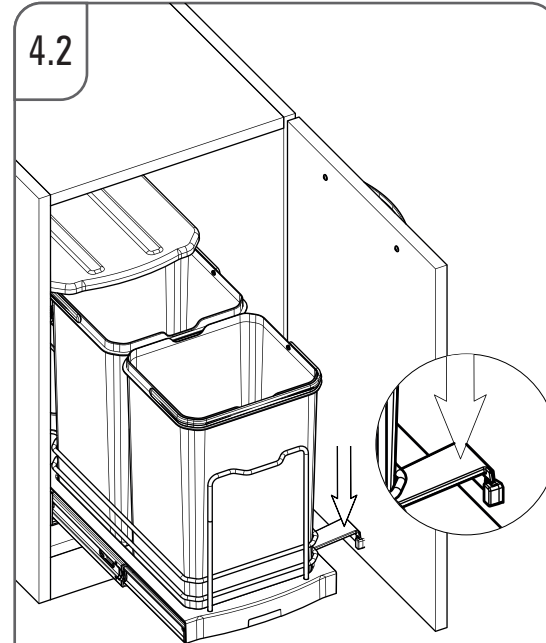

3.1

1x
4.8x9.5

4.1

4.2

- TELESKOPIK RAYLI ÇÖP KOVALARI MONTAJ ŞEMASI (SOL)
- WASTE BIN'S WITH TELESCOPIC RAIL MOUNTING INSTRUCTIONS (LEFT)

1.1

S-2391-92-93-95-96-
S-2571-72-73-74-

1.2

1.3

8x
4x16

2.1

2.2

2x
4x16

3.1

1x
4.8x9.5

4.1