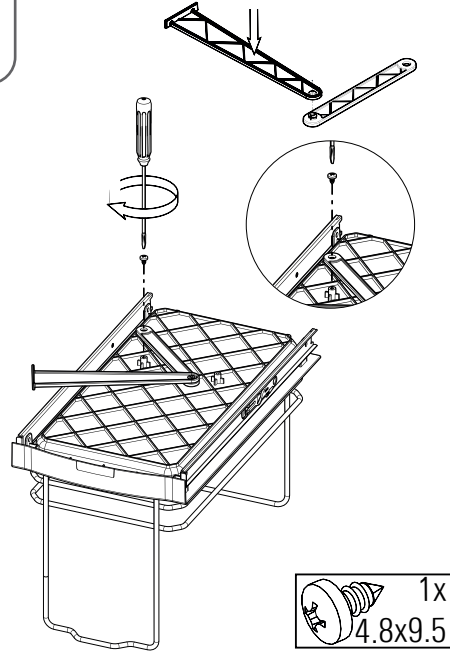

3.1

1x
4.8x9.5

4.1

4.2

- TELESKOPIK RAYLI ÇÖP KOVALARI MONTAJ ŞEMASI (SOL)
- WASTE BIN'S WITH TELESCOPIC RAIL MOUNTING INSTRUCTIONS (LEFT)

1.1

S-2391-92-93-95-96-
S-2571-72-73-74-

1.2

1.3

8x
4x16

2.1

2.2

2x
4x16

3.1

1x
4.8x9.5

4.1