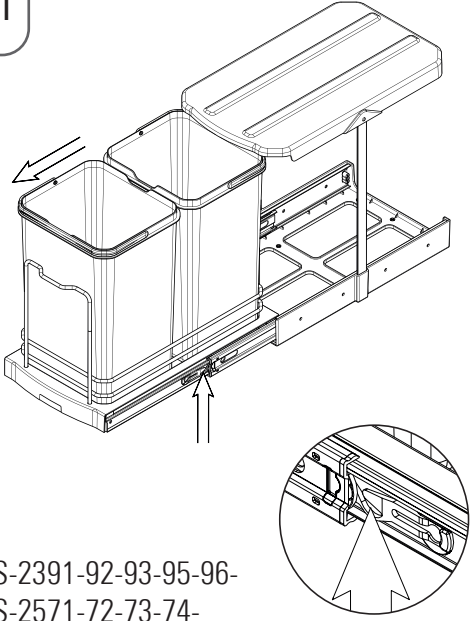

3.1

1x
4.8x9.5

4.1

4.2

- TELESKOPIK RAYLI ÇÖP KOVALARI MONTAJ ŞEMASI (SOL)
- WASTE BIN'S WITH TELESCOPIC RAIL MOUNTING INSTRUCTIONS (LEFT)

1.1

S-2391-92-93-95-96-
S-2571-72-73-74-

1.2

1.3

8x
4x16

2.1

2.2

2x
4x16

3.1

1x
4.8x9.5

4.1