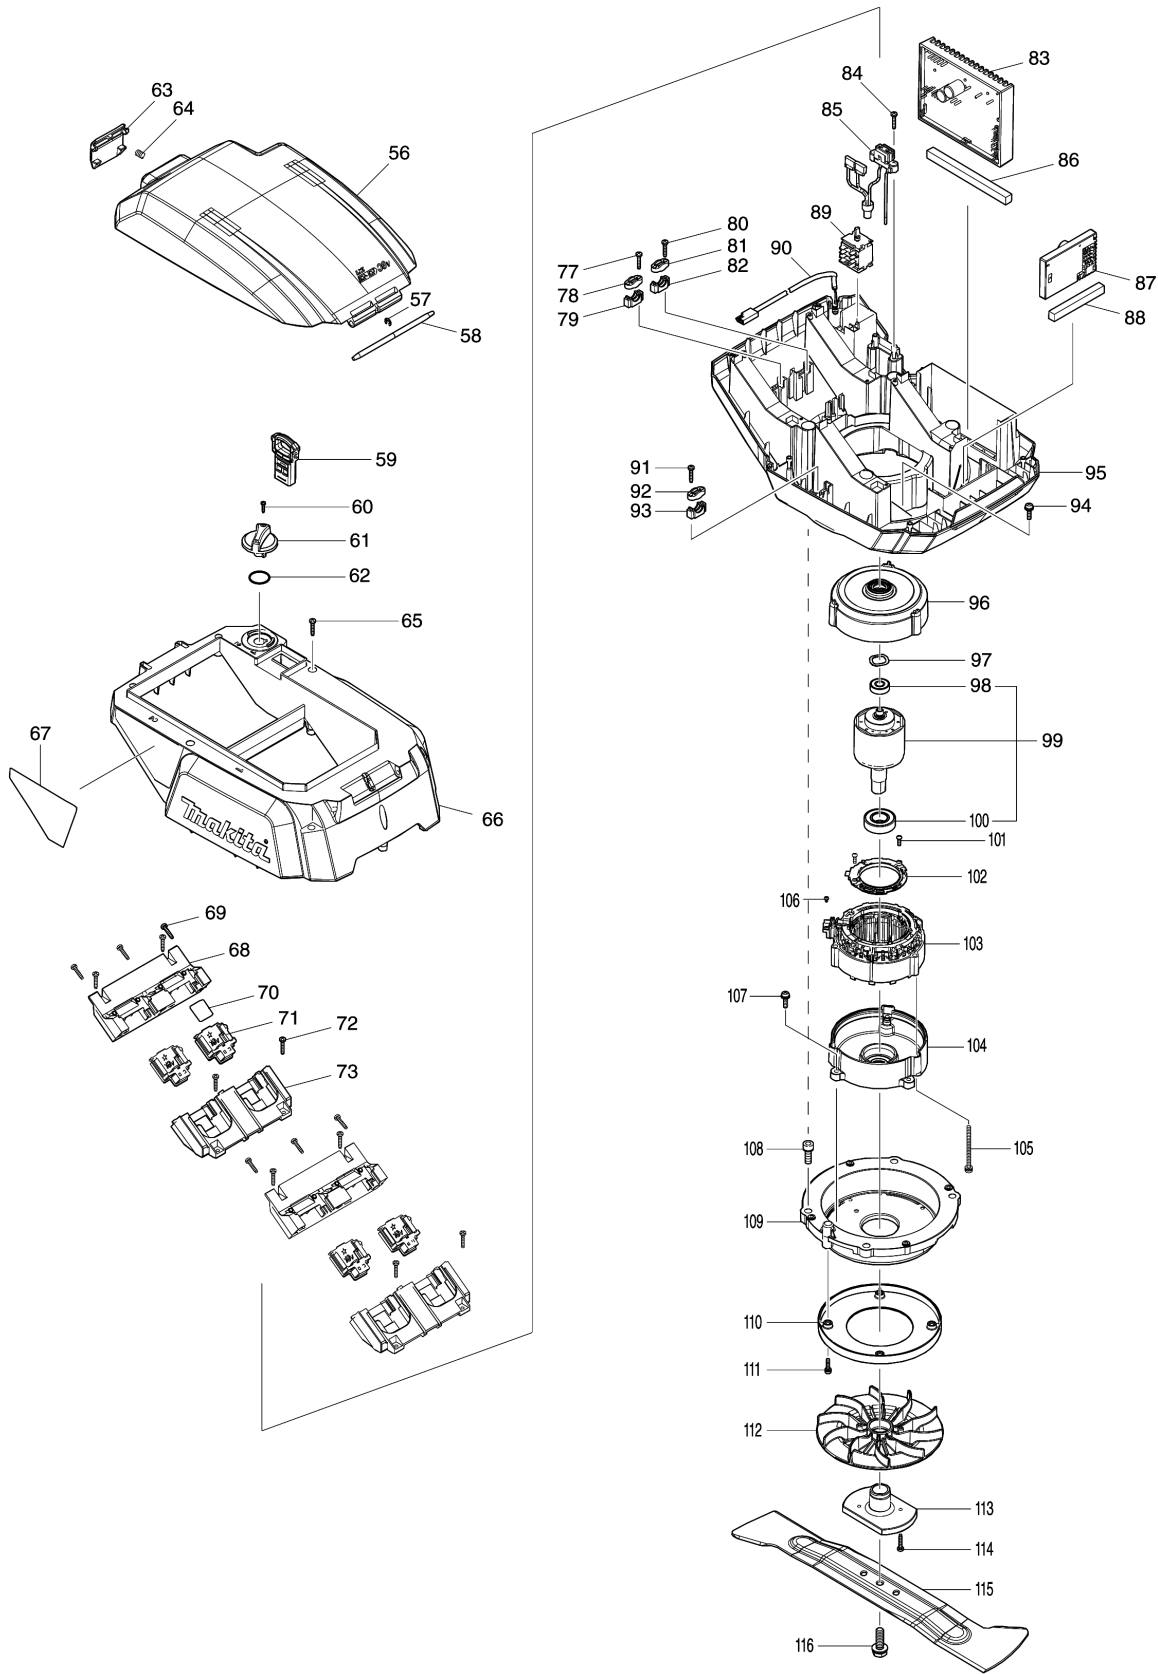

Model No.DLM462 460MM CORDLESS LAWN MOWER