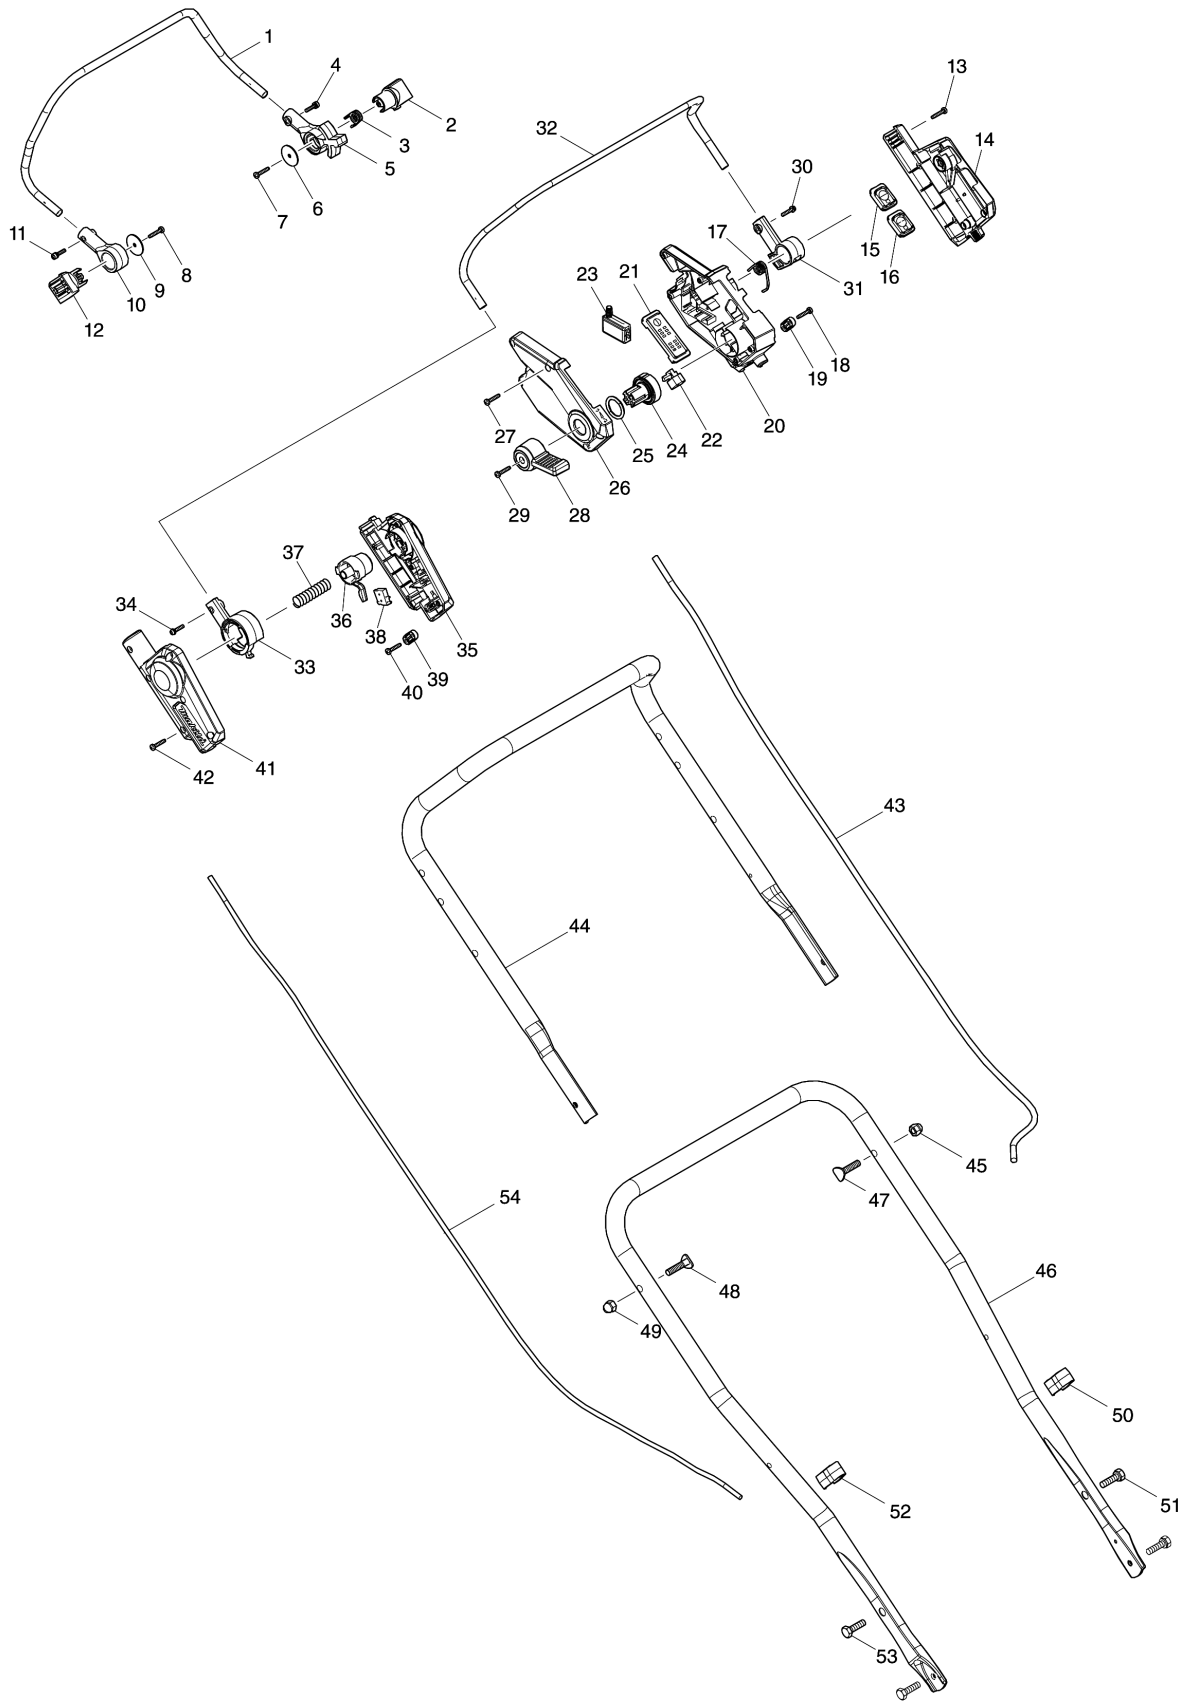

Model No.DLM462 460MM CORDLESS LAWN MOWER