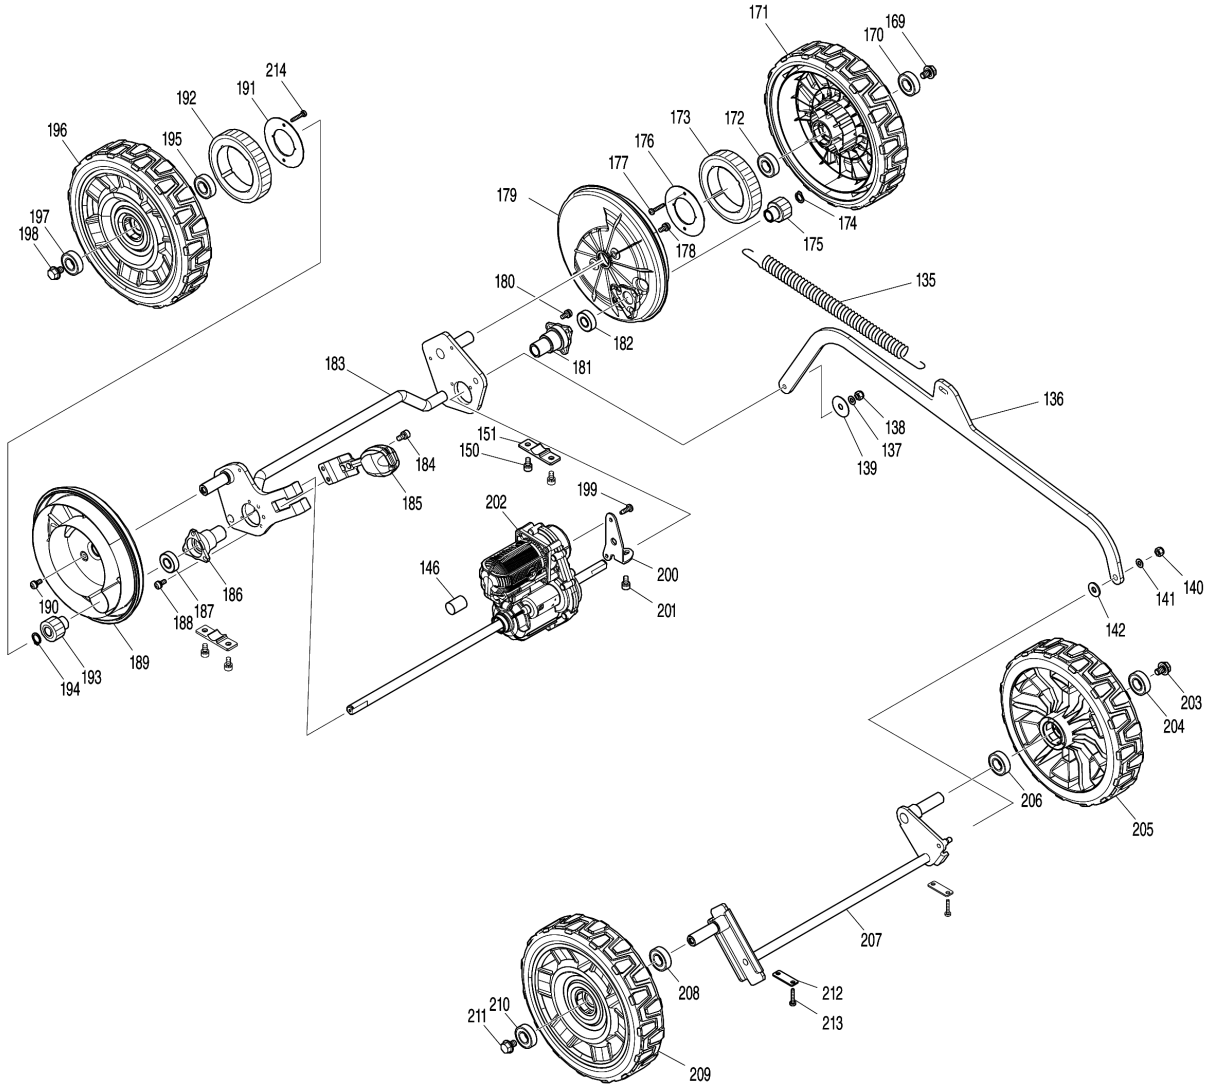

Model No.DLM462 460MM CORDLESS LAWN MOWER

Model No.DLM462 460MM CORDLESS LAWN MOWER

Item	Parts No.	Description	I/C	Qty	New/Old	Opt. 1	Opt. 2	Note
001	327425-6	DRIVING LEVER		1				
002	459859-6	DRIVING LEVER HOLDER		1				
003	232566-4	TORSION SPRING 12		1				
004	911138-5	P.H.SCREW M4X20 WITH WR		1				
005	459864-3	DRIVING LEVER SUPPORT L		1				
006	267136-0	FLAT WASHER 5		1				
007	266424-2	TAPPING SCREW 4X20		1				
008	266424-2	TAPPING SCREW 4X20		1				
009	267136-0	FLAT WASHER 5		1				
010	459858-8	DRIVING LEVER SUPPORT R		1				
011	911138-5	P.H.SCREW M4X20 WITH WR		1				
012	459859-6	DRIVING LEVER HOLDER		1				
013	266424-2	TAPPING SCREW 4X20		6				
014	183N90-3	SWITCH BOX SET		1				
D10		INC. 26						
015	140F09-7	SWITCH CIRCUIT COMPLETE		1				
C10	810D46-0	SWITCH LABEL		1				
016	140F10-2	SWITCH CIRCUIT COMPLETE		1				
C10	818A74-1	SWITCH LABEL		1				
017	232575-3	TORSION SPRING 12		1				
018	266424-2	TAPPING SCREW 4X20		2				
019	687124-5	STRAIN RELIEF		1				
020	459860-1	SWITCH BOX		1				
021	620C48-0	INDICATION CIRCUIT COMPLETE		1				
C10	8007C8-5	INDICATION LABEL		1				
022	620415-1	SUB CONTROLLER		1				
023	651083-9	SWITCH C3XA-1PSPM		1				
024	459866-9	SPEED LEVER HOLDER		1				
025	213897-0	O-RING 26		1				
026	183N90-3	SWITCH BOX SET		1				
D10		INC. 14						
027	266424-2	TAPPING SCREW 4X20		5				
028	459865-1	SPEED LEVER		1				
029	266424-2	TAPPING SCREW 4X20		1				
030	911138-5	P.H.SCREW M4X20 WITH WR		1				
031	459863-5	SWITCH LEVER SUPPORT L		1				
C10	931102-0	HEX. NUT M4		1				
032	327424-8	SWITCH LEVER		1				
033	459856-2	SWITCH LEVER SUPPORT R		1				
C10	931102-0	HEX. NUT M4		1				
034	911138-5	P.H.SCREW M4X20 WITH WR		1				
035	183P40-0	LEVER BOX SET		1				

Please order the parts with part number.

Print Date 1/9/2020