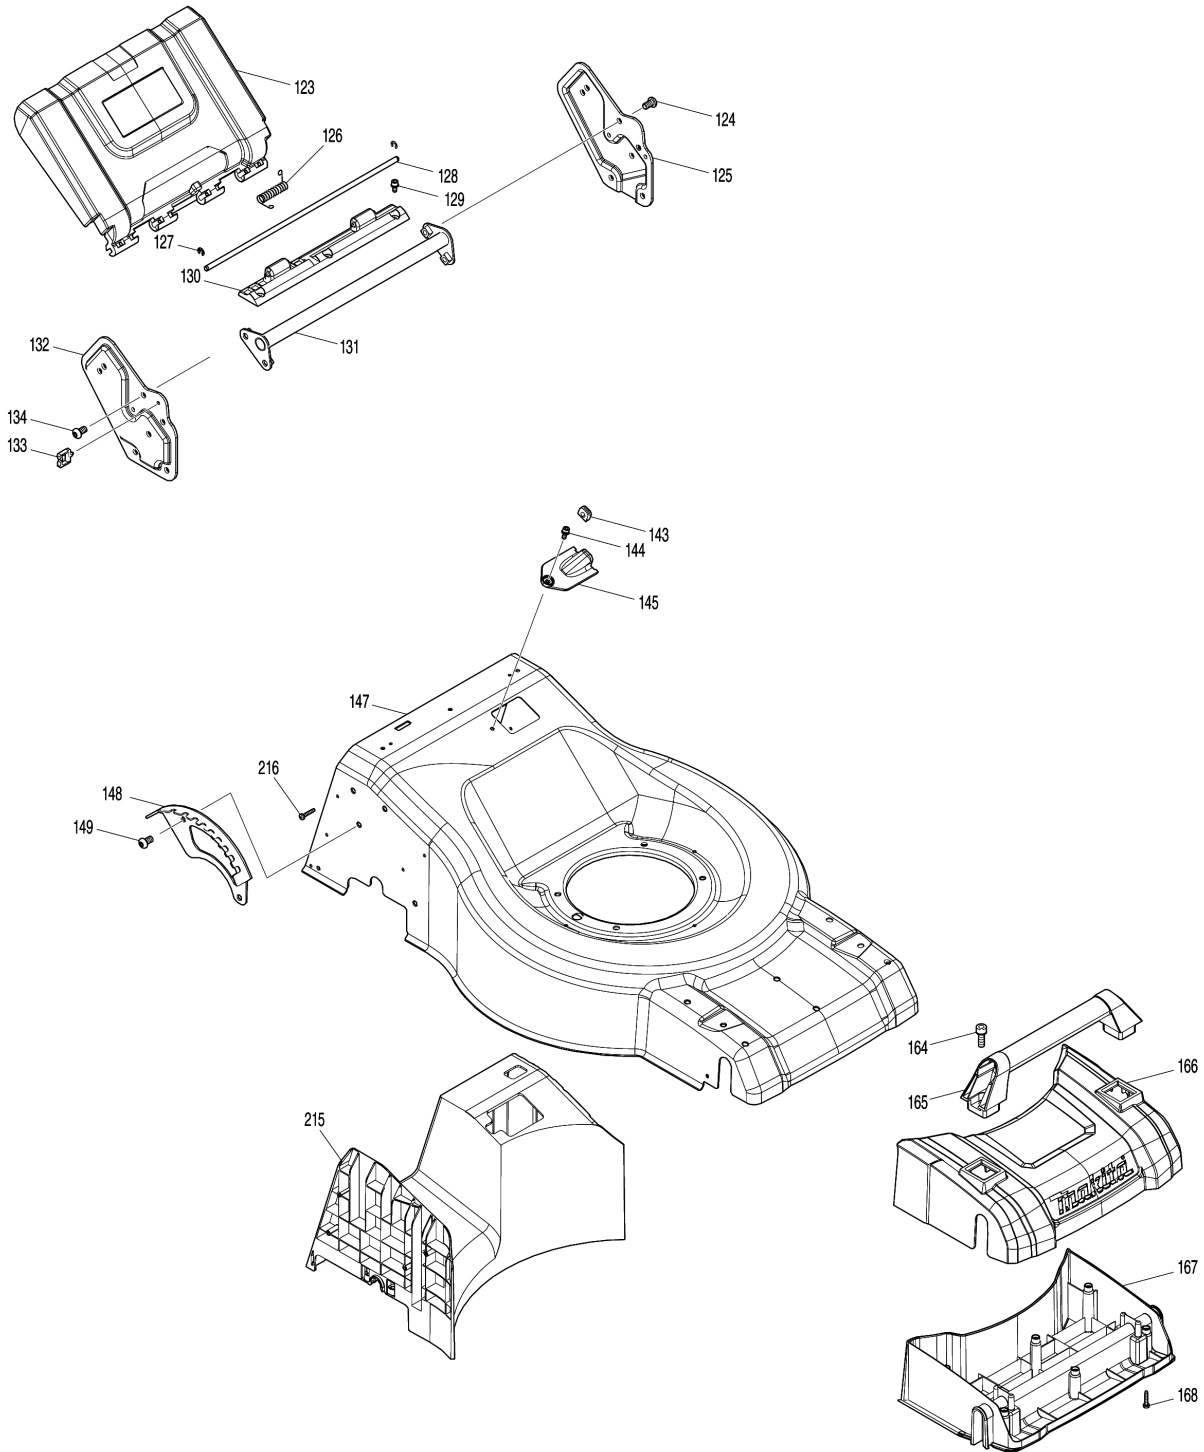

Model No.DLM462 460MM CORDLESS LAWN MOWER