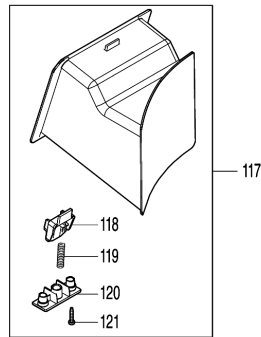

Model No.DLM462 460MM CORDLESS LAWN MOWER

Model No.DLM462 460MM CORDLESS LAWN MOWER

Item	Parts No.	Description	I/C	Qty	New/Old	Opt. 1	Opt. 2	Note
001	327425-6	DRIVING LEVER		1				
002	459859-6	DRIVING LEVER HOLDER		1				
003	232566-4	TORSION SPRING 12		1				
004	911138-5	P.H.SCREW M4X20 WITH WR		1				
005	459864-3	DRIVING LEVER SUPPORT L		1				
006	267136-0	FLAT WASHER 5		1				
007	266424-2	TAPPING SCREW 4X20		1				
008	266424-2	TAPPING SCREW 4X20		1				
009	267136-0	FLAT WASHER 5		1				
010	459858-8	DRIVING LEVER SUPPORT R		1				
011	911138-5	P.H.SCREW M4X20 WITH WR		1				
012	459859-6	DRIVING LEVER HOLDER		1				
013	266424-2	TAPPING SCREW 4X20		6				
014	183N90-3	SWITCH BOX SET		1				
D10		INC. 26						
015	140F09-7	SWITCH CIRCUIT COMPLETE		1				
C10	810D46-0	SWITCH LABEL		1				
016	140F10-2	SWITCH CIRCUIT COMPLETE		1				
C10	818A74-1	SWITCH LABEL		1				
017	232575-3	TORSION SPRING 12		1				
018	266424-2	TAPPING SCREW 4X20		2				
019	687124-5	STRAIN RELIEF		1				
020	459860-1	SWITCH BOX		1				
021	620C48-0	INDICATION CIRCUIT COMPLETE		1				
C10	8007C8-5	INDICATION LABEL		1				
022	620415-1	SUB CONTROLLER		1				
023	651083-9	SWITCH C3XA-1PSPM		1				
024	459866-9	SPEED LEVER HOLDER		1				
025	213897-0	O-RING 26		1				
026	183N90-3	SWITCH BOX SET		1				
D10		INC. 14						
027	266424-2	TAPPING SCREW 4X20		5				
028	459865-1	SPEED LEVER		1				
029	266424-2	TAPPING SCREW 4X20		1				
030	911138-5	P.H.SCREW M4X20 WITH WR		1				
031	459863-5	SWITCH LEVER SUPPORT L		1				
C10	931102-0	HEX. NUT M4		1				
032	327424-8	SWITCH LEVER		1				
033	459856-2	SWITCH LEVER SUPPORT R		1				
C10	931102-0	HEX. NUT M4		1				
034	911138-5	P.H.SCREW M4X20 WITH WR		1				
035	183P40-0	LEVER BOX SET		1				

Please order the parts with part number.

Print Date 1/9/2020