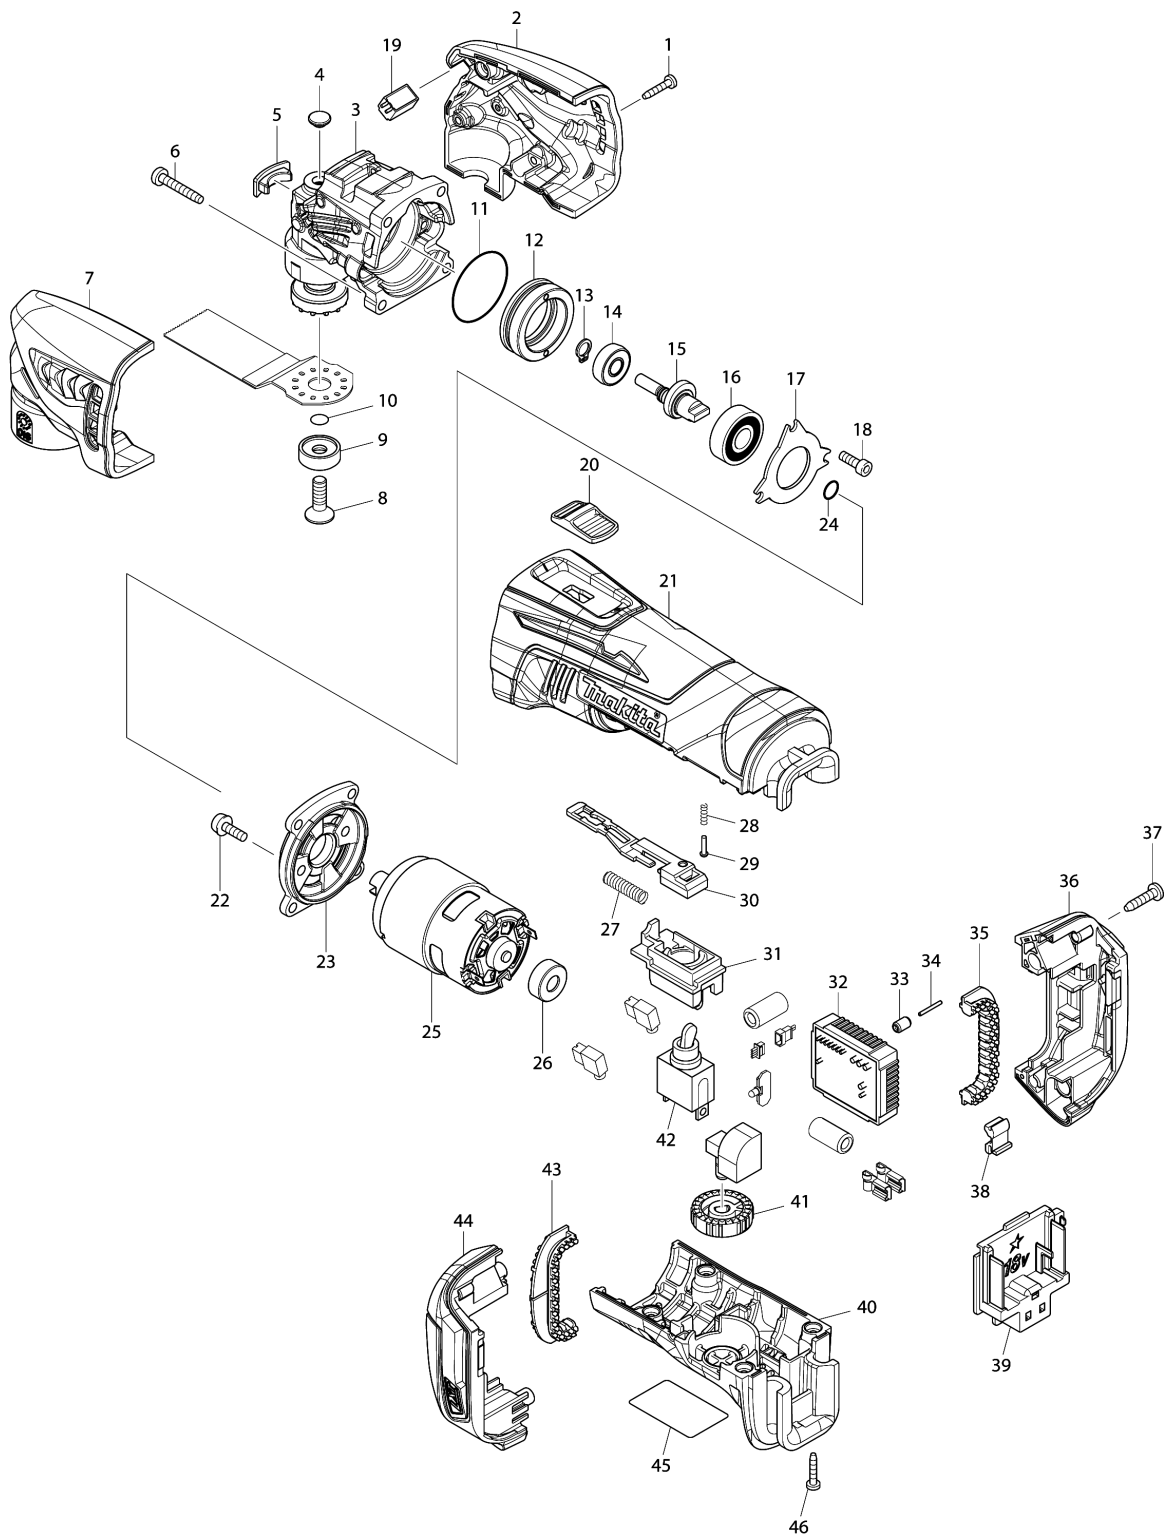

# Model No.DTM50 CORDLESS MULTI TOOL

Model No.DTM50 CORDLESS MULTI TOOL

Item	Parts No.	Description	I/C	Qty	New/Old	Opt. 1	Opt. 2	Note
001	266429-2	TAPPING SCREW 3X16		4				
002	187346-2	HEAD COVER SET		1				
D10		INC. 7						
003	142400-9	CRANK HOUSING COMPLETE		1				
004	424511-5	CRANK HOUSING CAP B		1				
005	424510-7	CRANK HOUSING CAP A		1				
006	266374-1	TAPPING SCREW 4X25		4				
007	187346-2	HEAD COVER SET		1				
D10		INC. 2						
008	266783-4	HEX.SOCKET C.S.H.SCREW M6X20		1	*			
008-1	265674-6	HEX. SOKCET HEAD BOLT M6X14	S	1				
009	224455-7	OUTER FLANGE 22		1	*			
010	213021-5	O RING 5		1	*			
011	213479-8	O RING 33		1				
012	326187-3	BEARING BOX		1				
013	961003-8	RETAINING RING S-7		1				
014	211392-4	SPHERE BEARING 706		1				
015	326186-5	CRANK SHAFT		1				
016	210059-1	BALL BEARING 6000DDW		1				
017	285856-4	BEARING RETAINER		1				
018	922117-8	HEX. SOCKET HEAD BOLT M4X12		3				
019	620146-2	LED CIRCUIT		1				
020	453761-5	SWITCH KNOB		1				
021	453755-0	MOTOR HOUSING		1				
022	911516-9	PAN HEAD SCREW M4X12		2				
023	453762-3	HOUSING COVER		1				
024	213030-4	O RING 8		1				
025	629956-4	DC MOTOR		1				
026	424520-4	CAP		1				
027	234263-8	COMPRESSION SPRING 5		1				
028	233002-3	COMPRESSION SPRING 3		1				
029	255058-6	RIVET 2		1				
030	453757-6	SWITCH LEVER		1				
031	453760-7	SWITCH CASE		1				
032	632A01-2	CONTROLLER UNIT		1				
C10	688161-2	LINE FILTER		2				
C20	654086-2	RECEPTACLE		2				
033	263036-2	RUBBER PIN 5		1				
034	268184-2	PIN 1.5		1				
035	424473-7	CUSHION RUBBER		1				
036	187610-1	BATTERY HOUSING SET		1				
C10	263005-3	RUBBER PIN 6		2				
D10		INC. 44						
037	266326-2	TAPPING SCREW 4X18		2				