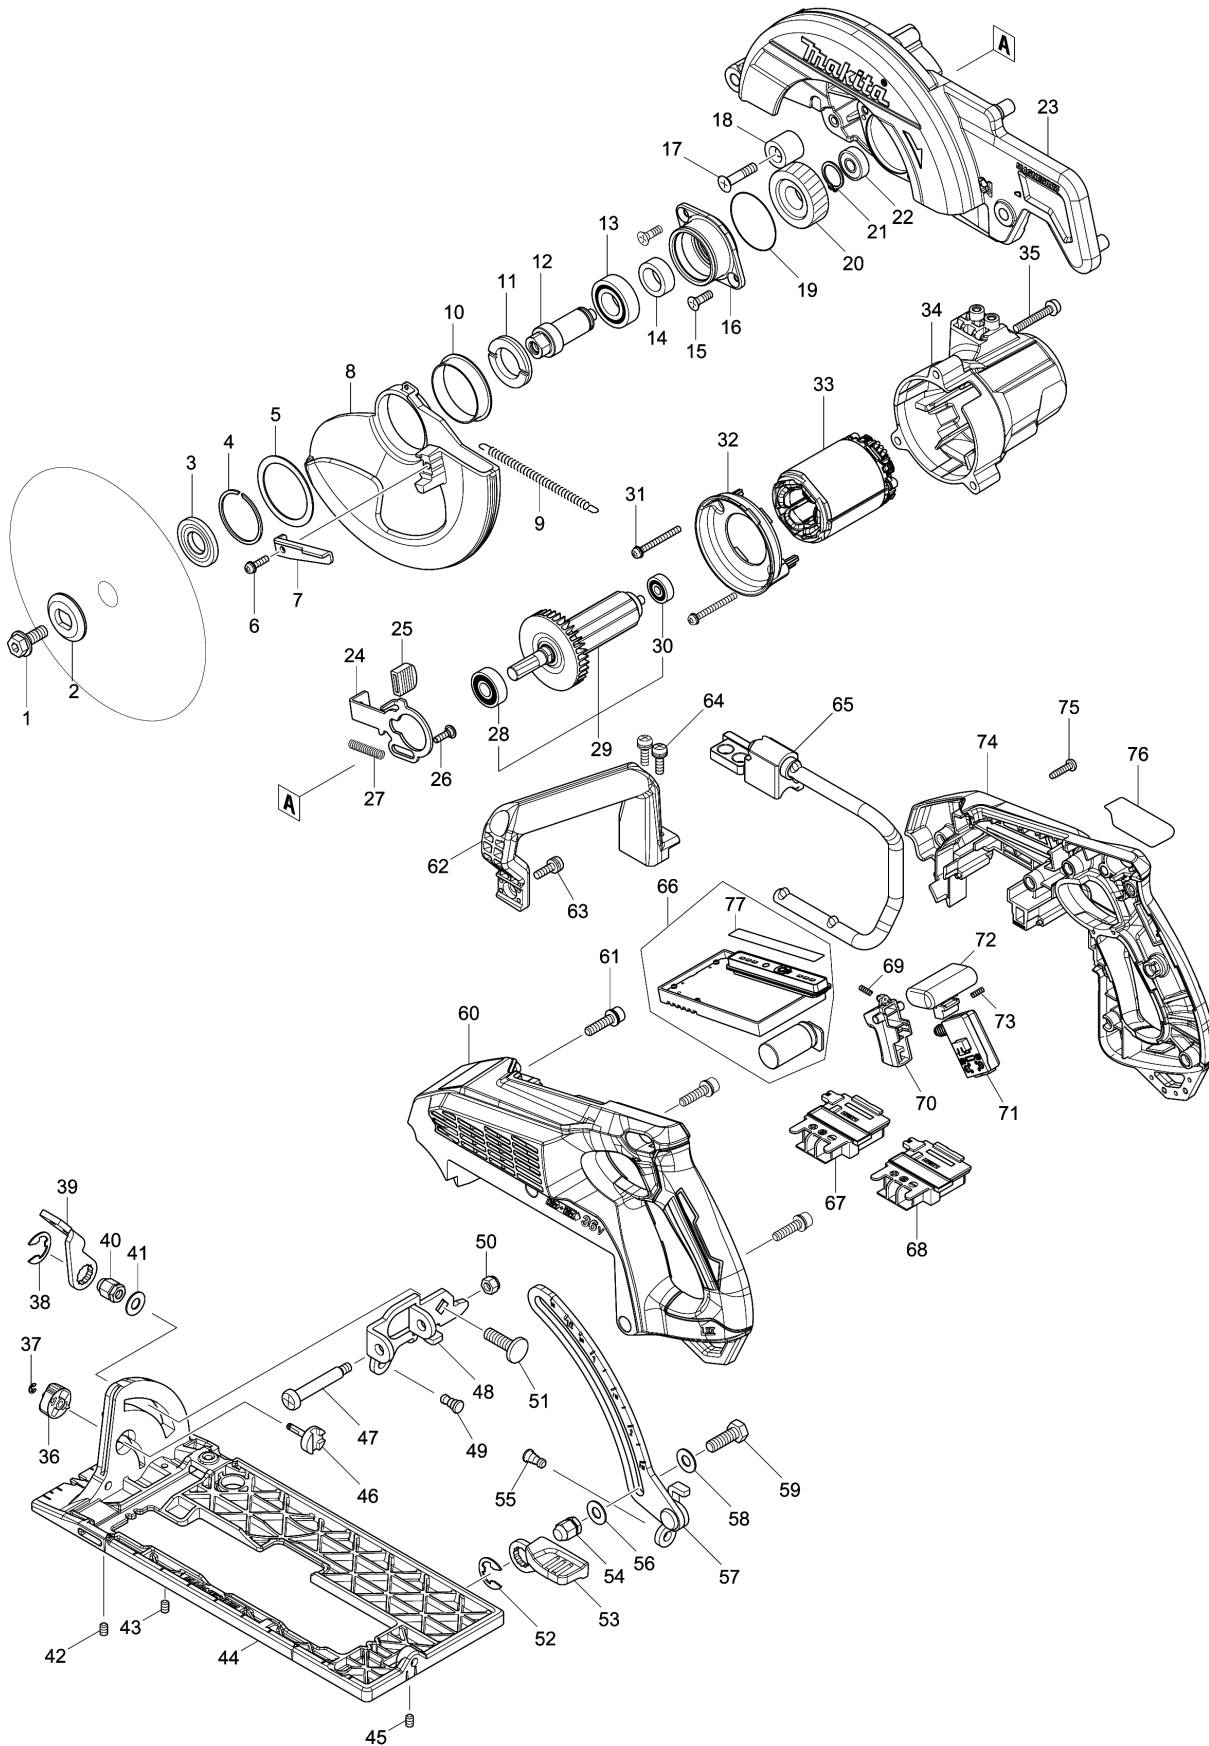

Model No.DRS780 185MM CORDLESS REAR HANDLE