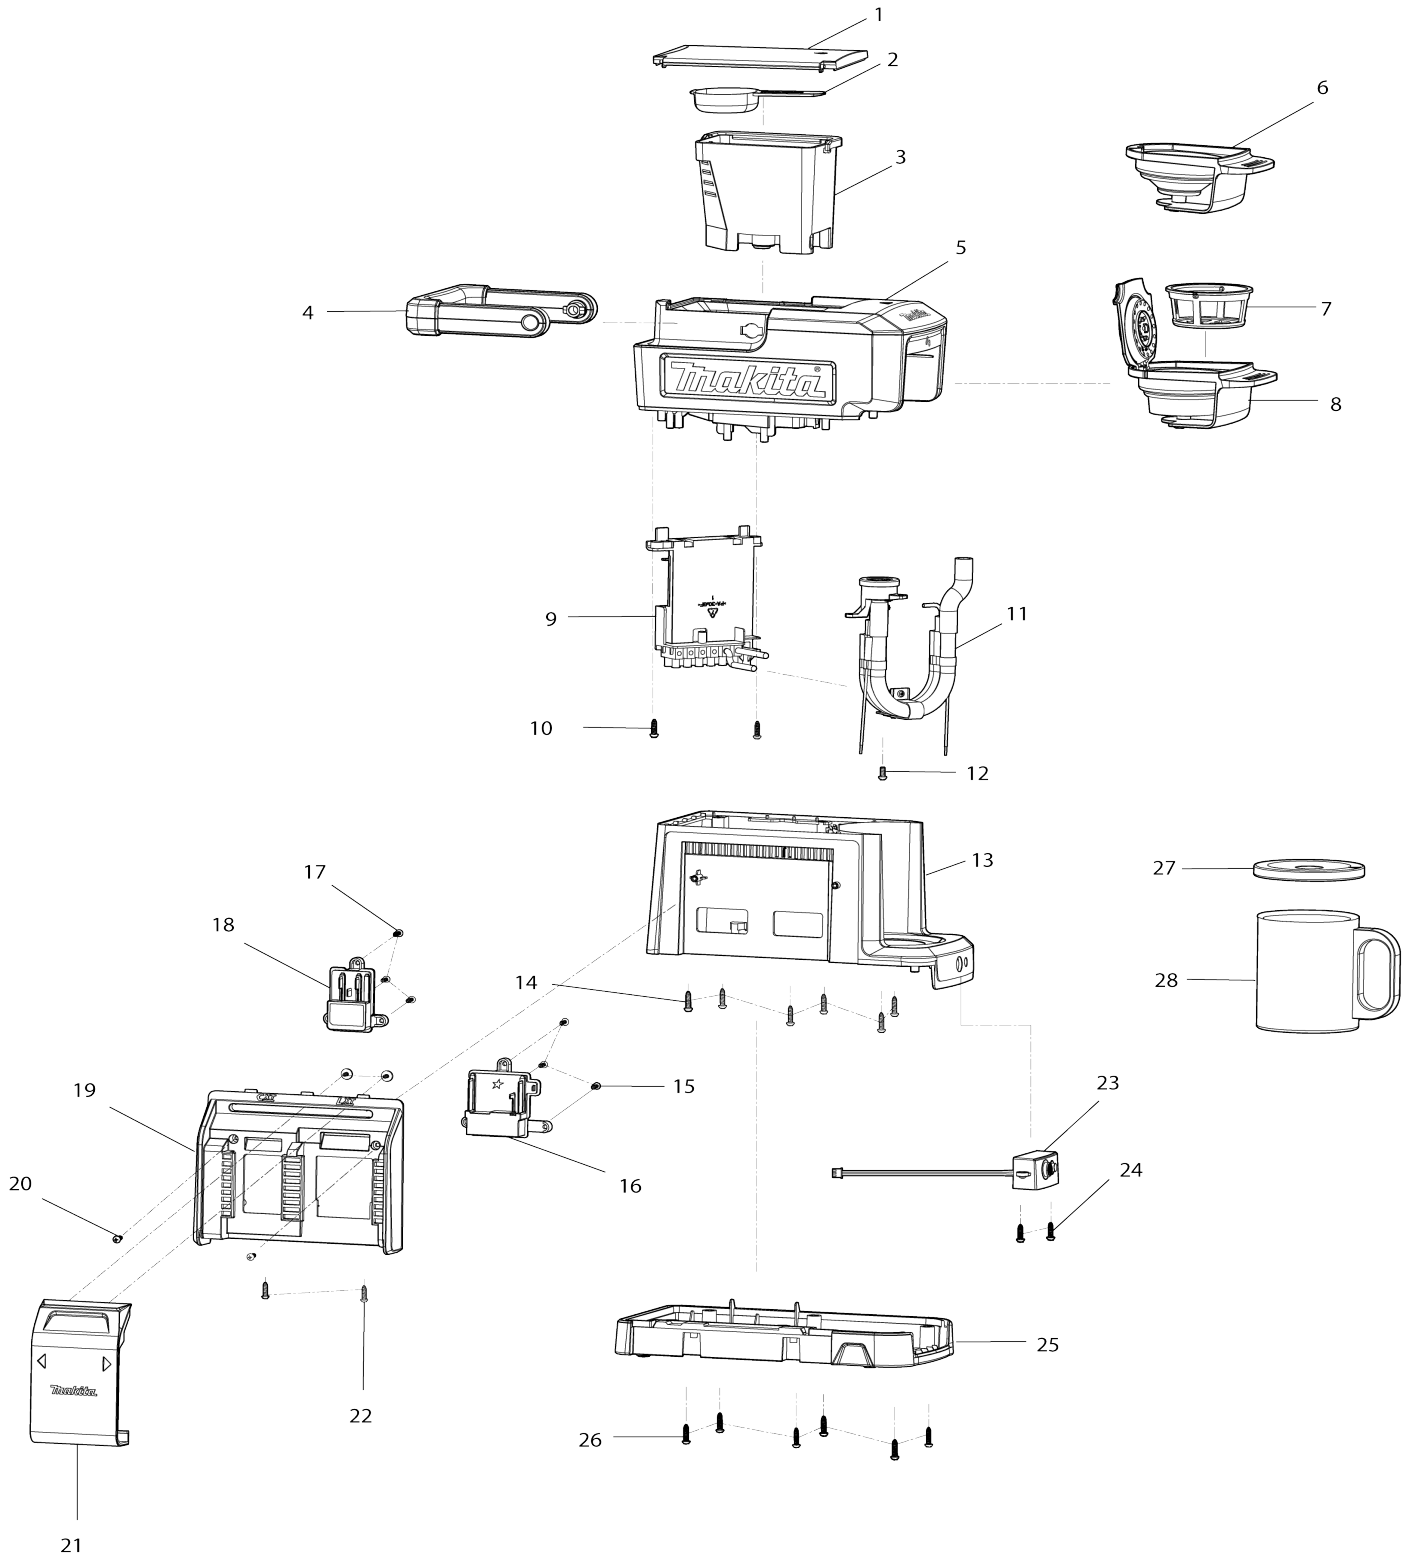

Model No.DCM501 CORDLESS COFFEE MAKER

Model No.DCM501 CORDLESS COFFEE MAKER

Item No.	Parts No.	Description	Interchangability	Q'ty	New/Old	Note1	Note2
001	KF00000034	WATER TANK COVER		1			
002	KF00000033	SPOON		1	*		
002-1	KF00000068	SPOON	O	1			
003	KF00000019	WATER TANK SET		1	*		
003-1	KF00000053	WATER TANK SET	O	1			
004	KF00000017	HANDLE SET(BLUE)		1			
005	KF00000010	TOP&MIDDLE COVER SET(BLUE)		1	*		
005-1	KF00000042	TOP&MIDDLE COVER SET(BLUE)	O	1	*		
005-2	KF00000063	TOP&MIDDLE COVER SET(BLUE)	O	1			
006	KF00000014	POD DRAWER		1	*		
006-1	KF00000045	POD DRAWER	O	1	*		
006-2	KF00000067	POD DRAWER	O	1			
007	KF00000013	FILTER SET		1	*		
007-1	KF00000066	FILTER SET	O	1			
008	KF00000012	DRAWER SET		1	*		
008-1	KF00000044	DRAWER SET	O	1	*		
008-2	KF00000065	DRAWER SET	O	1			
009	KF00000008	MAIN PCB SET		1	*		
009-1	KF00000070	MAIN PCB SET	O	1			
010	KF00000002	TAPPING SCREW ST3X12		2			
011	KF00000009	HEATING TUBE SET		1	*		
011-1	KF00000062	HEATING TUBE SET	O	1			
012	KF00000002	TAPPING SCREW ST3X12		1			
013	KF00000003	MAIN BODY (BLUE)		1	*		
013-1	KF00000060	MAIN BODY (BLUE)	O	1			
014	KF00000002	TAPPING SCREW ST3X12		6			
015	KF00000002	TAPPING SCREW ST3X12		3			
016	KF00000032	UNIVERSAL BATTERY HOLDER SET		1			
017	KF00000002	TAPPING SCREW ST3X12		3			
018	KF00000031	10.8V BATTERY HOLDER SET		1			
019	KF00000029	BATTERY BOX (BLUE)		1	*		
019-1	KF00000072	BATTERY BOX (BLUE)	O	1			
020	KF00000007	SCREW 3X10		2			
021	KF00000006	SLIDING COVER OF BATTERY SET		1	*		
021-1	KF00000071	SLIDING COVER OF BATTERY SET	O	1			
022	KF00000002	TAPPING SCREW ST3X12		2			
023	KF00000005	BUTTON PCB ASSEMBLY		1	*		
023-1	KF00000052	BUTTON PCB ASSEMBLY	O	1			
024	KF00000002	TAPPING SCREW ST3X12		2			
025	KF00000001	BASE SET		1			
C10	KF00000028	FOOT		4			
026	KF00000002	TAPPING SCREW ST3X12		6			
027	KF00000021	CUP COVER		1	*		
027-1	KF00000069	CUP COVER	O	1			
028	KF00000020	STAINLESS CUP		1	*		
028-1	KF00000020	STAINLESS CUP	O	1			