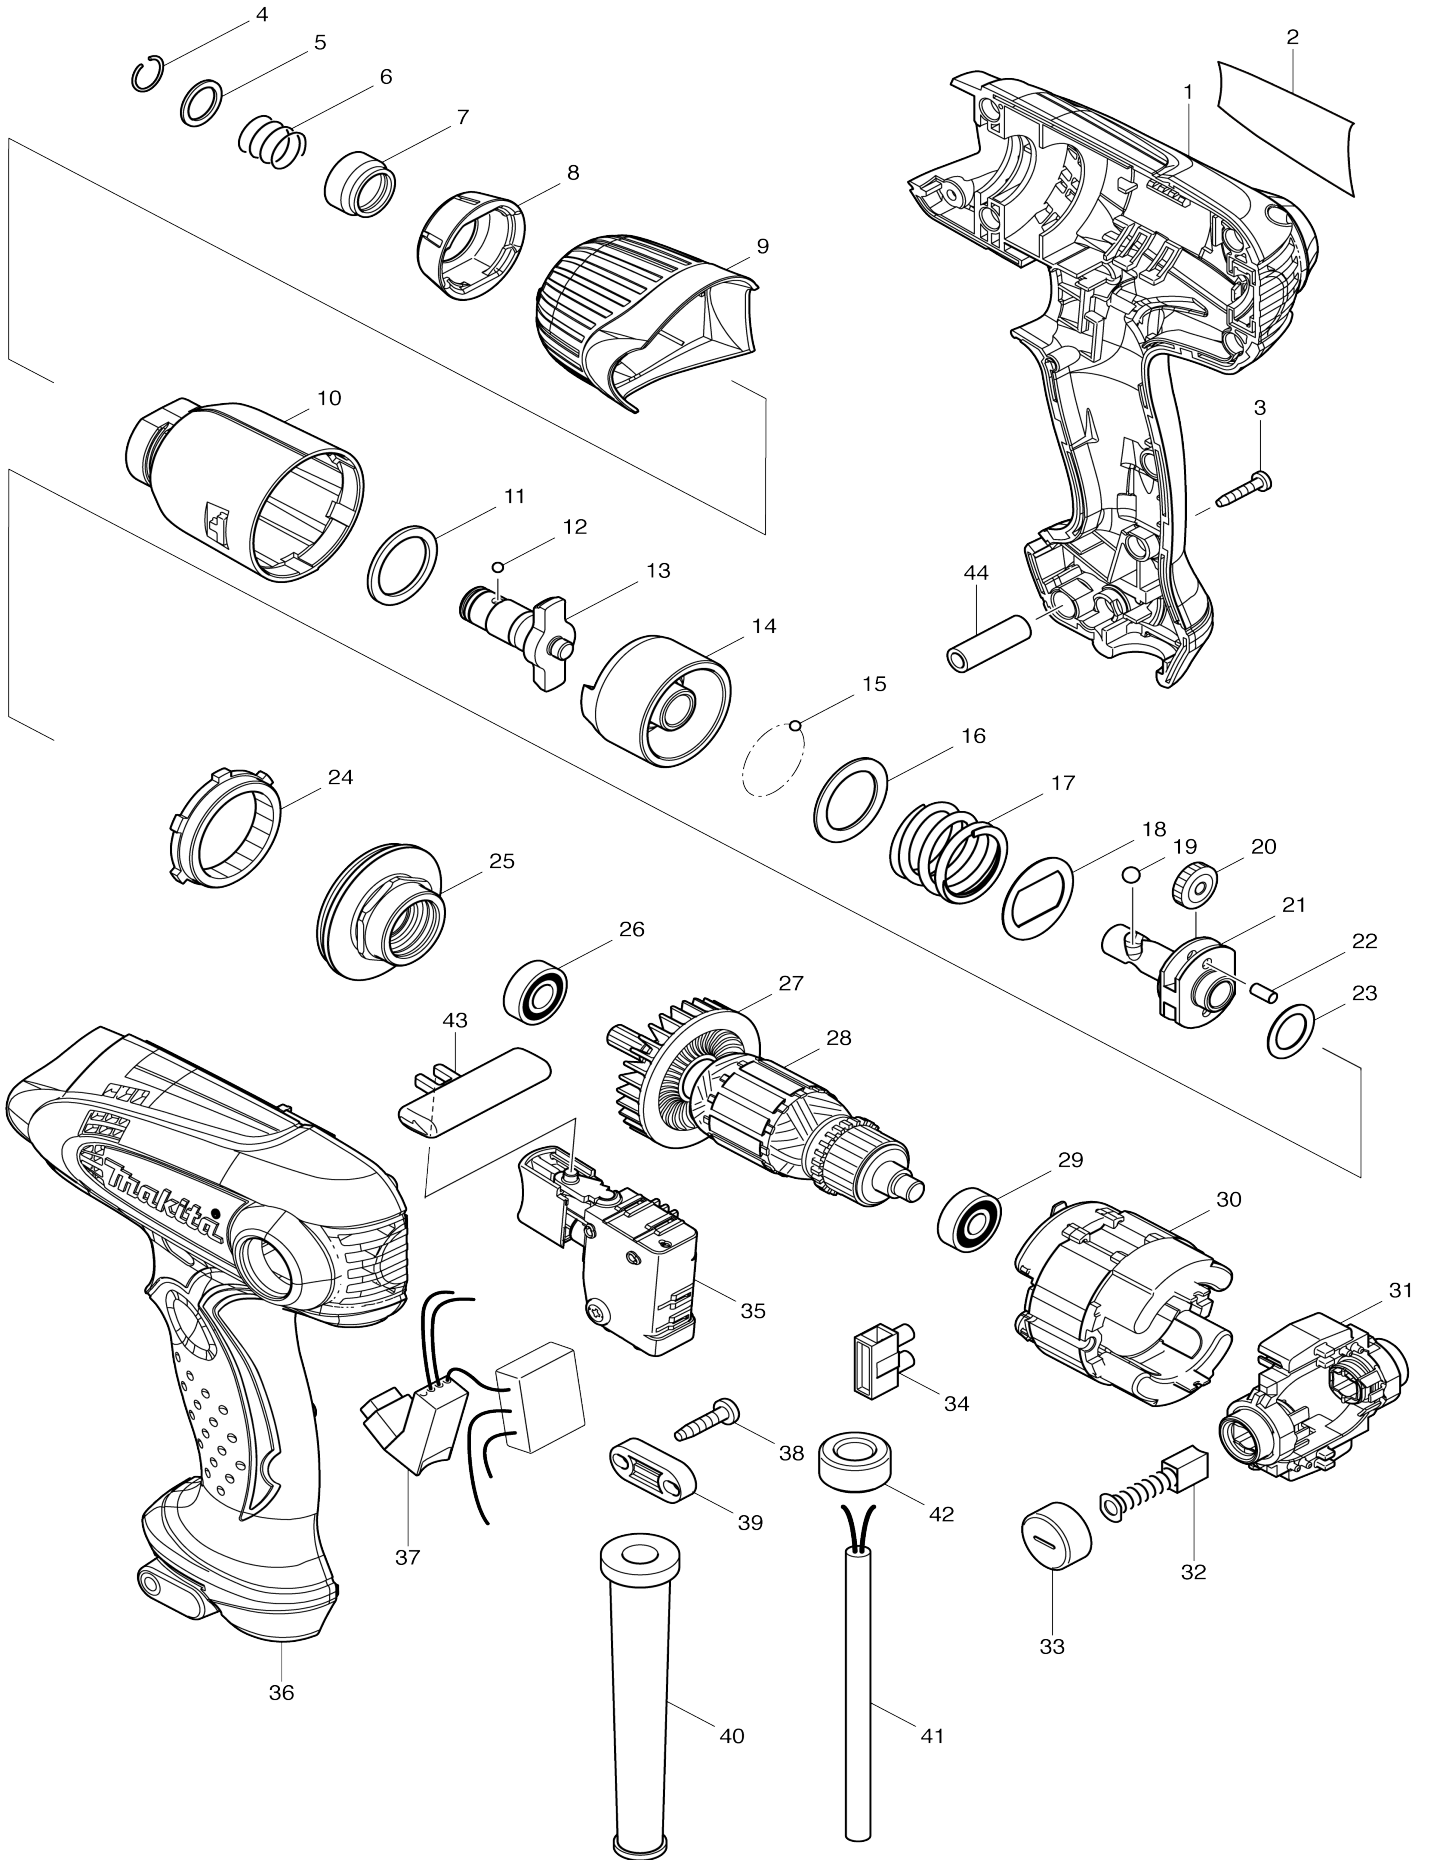

Model No.TD0101F IMPACT DRIVER

Model No.TD0101F IMPACT DRIVER

Item No.	Parts No.	Description	Interchangability	Q'ty	New/Old	Note1	Note2
001	188664-1	HOUSING SET		1			
C10	263002-9	RUBBER PIN 4		4			
D10		INC. 36					
002	866417-5	TD0101F NAME PLATE		1			
003	266429-2	TAPPING SCREW 3X16		8			
004	231965-7	RING SPRING 10		1			
005	267143-3	FLAT WASHER 11		1			
006	233005-7	COMPRESSION SPRING 13		1			
007	324711-6	BIT SLEEVE		1			
008	424184-4	BUMPER		1	*		
008-1	424376-5	BUMPER	S	1			
009	450976-5	HAMMER CASE COVER		1	*		
009-1	452440-2	HAMMER CASE COVER	S	1			
010	158898-0	HAMMER CASE COMPLETE		1			
C10	213166-9	O RING 12.5		1			
C20	253798-0	FLAT WASHER 13		1			
C30	257776-2	SLEEVE 12		1			
011	261140-1	NYLON WASHER 20		1			
012	216019-1	STEEL BALL 3		2			
013	325619-7	ANVIL M		1	*		
013-1	326630-2	ANVIL M	O	1			
014	324894-2	HAMMER		1			
015	216019-1	STEEL BALL 3		24			
016	267380-9	FLAT WASHER 20		1			
017	234096-1	COMPRESSION SPRING 21		1			
018	267813-4	WASHER 21		1			
019	216002-8	STEEL BALL 4.8		2			
020	227213-0	SPUR GEAR 17		2			
021	324897-6	SPINDLE		1			
022	268217-3	PIN 3.5		2			
023	253052-2	FLAT WASHER 12		1			
024	227215-6	INTERNAL GEAR 43		1			
025	158899-8	BEARING BOX COMPLETE		1			
C10	210112-3	BALL BEARING 6801LLB		1	*		
C11	210242-0	BALL BEARING 6801LLB	O	1			
C20	213325-5	O RING 19		1			
026	210013-5	BALL BEARING 698VV		1			
027	240046-6	FAN 46		1			
028	517659-1	ARMATURE ASS'Y 240V		1			
D10		INC. 26,27,29					
029	210062-2	BALL BEARING 607ZZ		1			
030	635109-5	FIELD 240V		1			
031	638643-4	HOLDER ARM COMPLETE		1			
C10	643981-1	BRUSH HOLDER 6X9		2			
032	191940-4	CARBON BRUSH CB-411		1			
033	643928-5	BRUSH HOLDER CAP		2			
034	654532-5	TERMINAL BLOCK 1P		1			