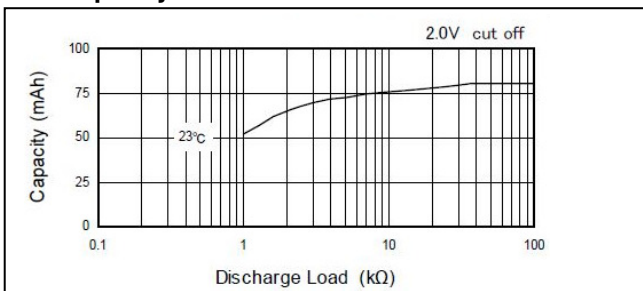

Data Sheet
Performance Data:

- **Temperature Characteristics***

*Discharge Load 30kΩ

- **Operating Voltage vs. load resistance***

*Discharge depth 40%

- **Capacity vs. load resistance**

- **Discharge Characteristics**