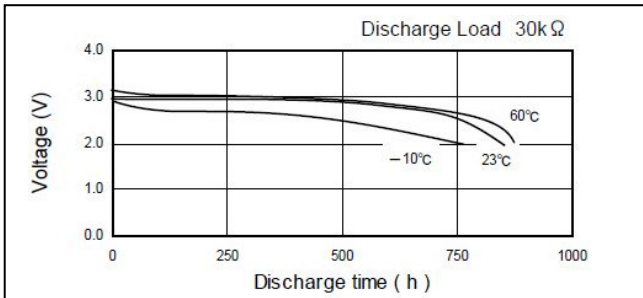

Data Sheet
Performance Data:

- **Temperature Characteristics***

*Discharge Load 30kΩ

- **Operating Voltage vs. load resistance***

*Discharge depth 40%

- **Capacity vs. load resistance**

- **Discharge Characteristics**