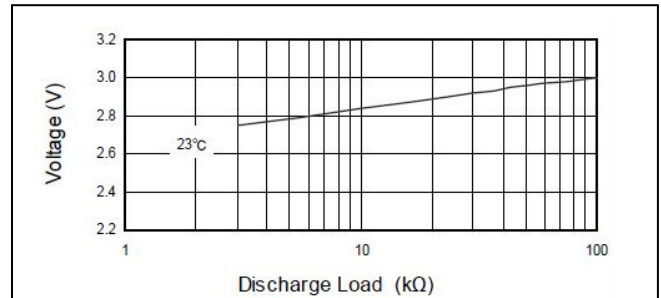

Data Sheet
Performance Data:

- **Temperature Characteristics***

*Discharge Load 30kΩ

- **Operating Voltage vs. load resistance***

*Discharge depth 40%

- **Capacity vs. load resistance**

- **Discharge Characteristics**