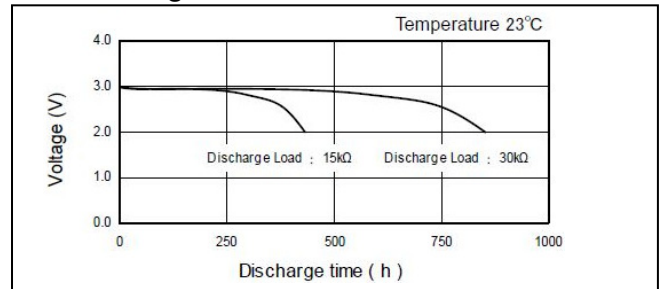

Data Sheet
Performance Data:

- **Temperature Characteristics***

*Discharge Load 30kΩ

- **Operating Voltage vs. load resistance***

*Discharge depth 40%

- **Capacity vs. load resistance**

- **Discharge Characteristics**