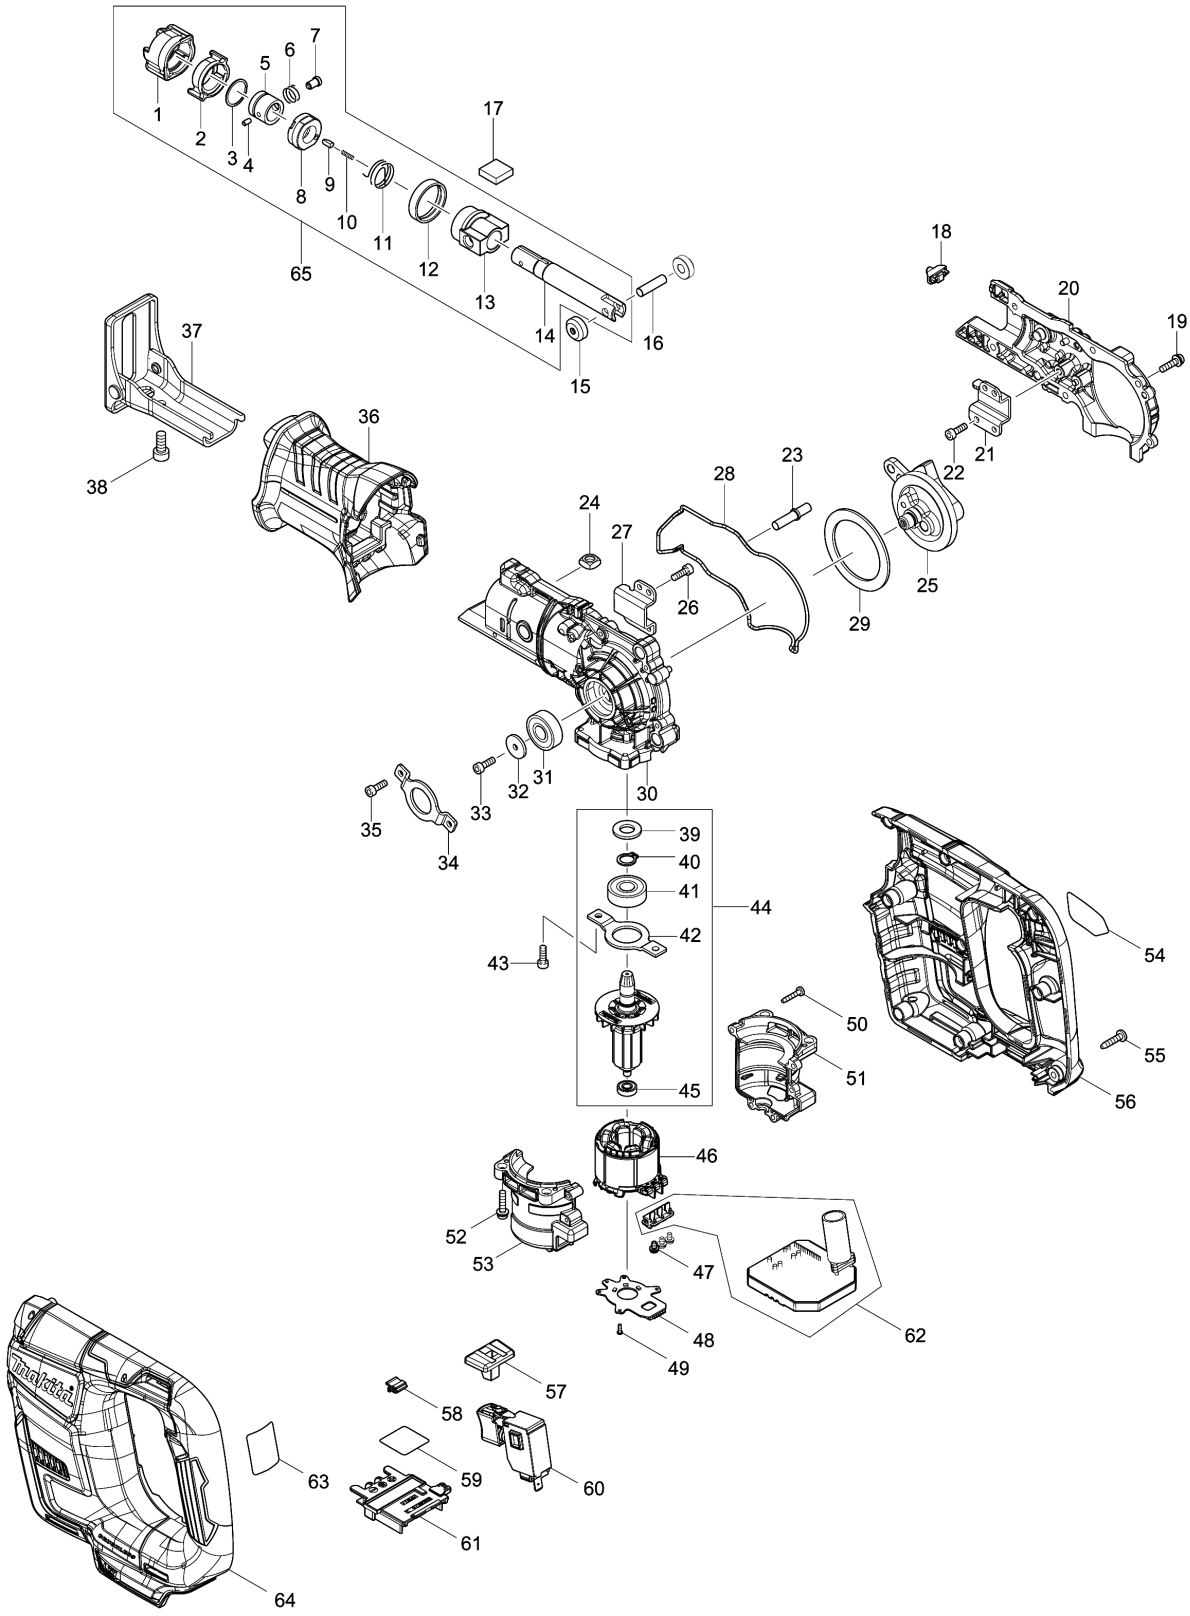

Model No.DJR188 CORDLESS RECIPRO SAW