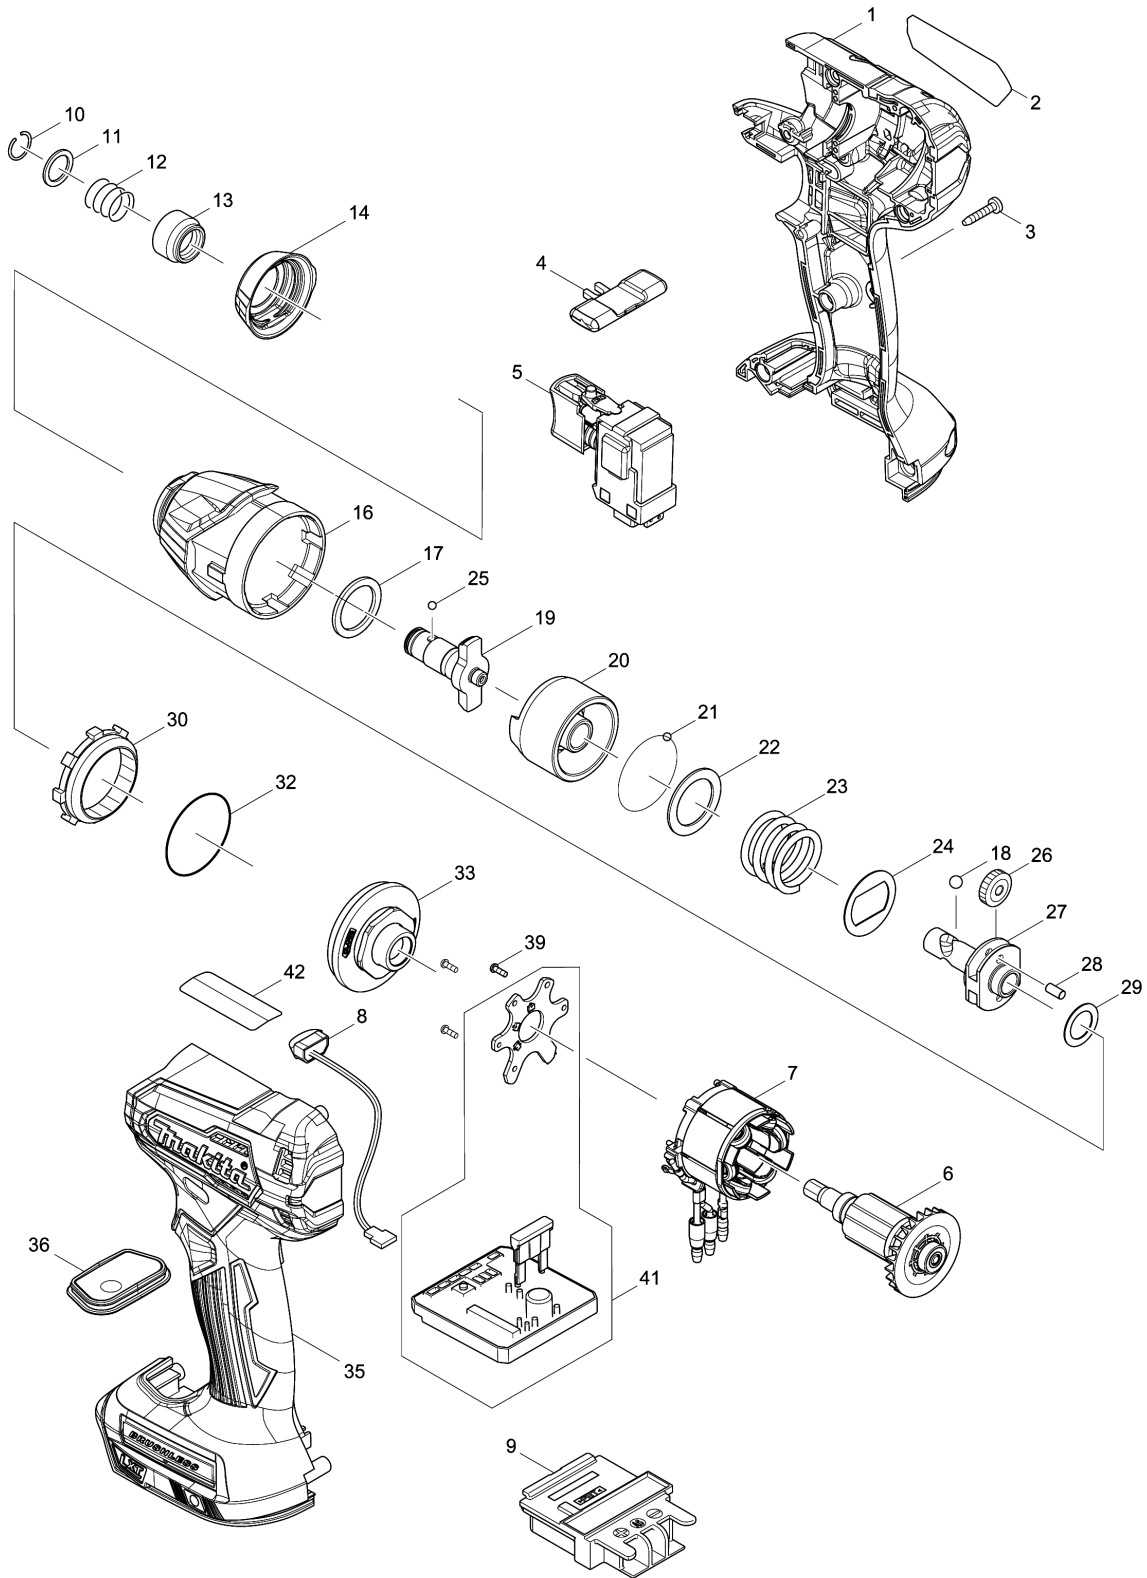

Model No.DTD155 CORDLESS IMPACT DRIVER

Model No.DTD155 CORDLESS IMPACT DRIVER

Item	Parts No.	Description	I/C	Qty	New/Old	Opt. 1	Opt. 2	Note
001A	183G71-5	HOUSING SET		1				
001B	183G72-3	HOUSING SET		1				
C10	252126-6	HEX. LOCK NUT M4-7		2				
D10		INC. 35						
002	853G07-5	DTD155 NAME PLATE		1	*			
002-1	857L52-2	DTD155 NAME PLATE	S	1				
003	266429-2	TAPPING SCREW 3X16		9	*			
003-1	266130-9	TAPPING SCREW BIND PT 3X16	O	9				
004	455053-8	F/R CHANGE LEVER		1				
005	143975-1	SWITCH COMPLETE		1				
006	619415-6	ROTOR		1	*			
006-1	619415-6	ROTOR	O	1				
007	629233-4	STATOR		1				
008	620521-2	LED CIRCUIT		1				
009	643860-3	TERMINAL		1				
010	231965-7	RING SPRING 10		1				
011	267143-3	FLAT WASHER 11		1				
012	233005-7	COMPRESSION SPRING 13		1				
013	326803-7	BIT SLEEVE		1				
014	424914-3	BUMPER		1				
016	144132-4	HAMMER CASE COMPLETE		1				
017	261159-0	NYLON WASHER 19		1				
018	216002-8	STEEL BALL 4.8		2				
019	326630-2	ANVIL M		1				
020	324894-2	HAMMER		1				
021	216019-1	STEEL BALL 3		24				
022	267380-9	FLAT WASHER 20		1				
023	232326-4	COMPRESSION SPRING 21		1				
024	267813-4	WASHER 21		1				
025	216019-1	STEEL BALL 3		2				
026	221437-0	SPUR GEAR 17		2				
027	324897-6	SPINDLE		1				
028	268217-3	PIN 3.5		2				
029	253052-2	FLAT WASHER 12		1				
030	227316-0	INTERNAL GEAR 43		1				
032	213479-8	O RING 33		1				
033	141893-7	BEARING BOX COMPLETE		1				
035A	183G71-5	HOUSING SET		1				
035B	183G72-3	HOUSING SET		1				
C10	252126-6	HEX. LOCK NUT M4-7		2				
D10		INC. 1						
036	144137-4	SWITCH PLATE COMPLETE		1				

Please order the parts with part number.

Print Date 27/3/2020

Model No.DTD155 CORDLESS IMPACT DRIVER

Item	Parts No.	Description	I/C	Qty	New/Old	Opt. 1	Opt. 2	Note
039	266490-9	TAPPING SCREW PT 2X6		3				
041	620586-4	CONTROLLER		1				
043	857L53-0	DTD155 SERIAL NO. LABEL	S	1				
A01	266622-8	+ TRUSS HEAD SCREW M4X12		1				
A02	346317-0	HOOK		1				

Please order the parts with part number.

Print Date 27/3/2020