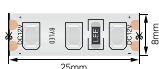

BLS2835-120-12-9-6-65
120LED/m | 9.6W | 12V | IP65

RED GREEN
BLUE