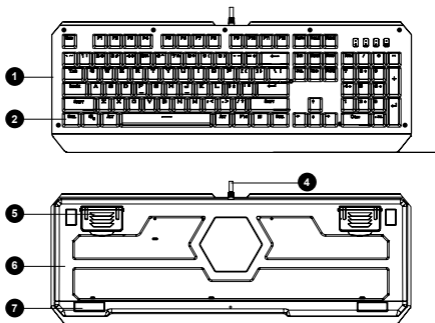

Popis zariadenia

1	Horný kryt	5	Nožičky
2	Klávesy	6	Spodný kryt
3	Kontrolky	7	Podložka
4	Kábel		

Technické parametre

HRÁČSKA KLÁVESNICA HAZARD

104 mechanických spínačov Blue

Životnosť spínačov: 60 miliónov stlačení

2 režimy funkcie „anti ghosting“

Zablokovanie klávesu „WIN“

20 druhov podsvietenia

Dráha klávesu: 4,0 mm

Aktívna dráha spínača: 2,4 mm

Sila stlačenia: 60 g

Opletaný kábel s feritovým magnetickým prstencom

Systémové požiadavky: Windows 7/8/10