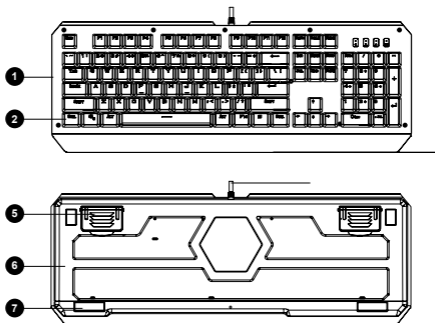

Преглед на устройството

1	Покритие	5	Триножник
2	Клавиш	6	Долно покритие
3	Индикаторна лампа	7	Крачета
4	Антенa		

Технически Характеристики

HAZARD ГЕЙМИНГ КЛАВИАТУРА

104 механични бутони

Жизнен цикъл на бутоните: 60 милиона натискания

2 вида функции Anti Ghosting

«WIN» бутон за заключване

20 вида подсветка

Ход на бутонa 4.0 mm

Задействане на бутонa 2.4mm

Тегло: 60 грама

Оплетен кабел с феритен магнитен пръстен

Системни изисквания: WIN 7 / 8/10