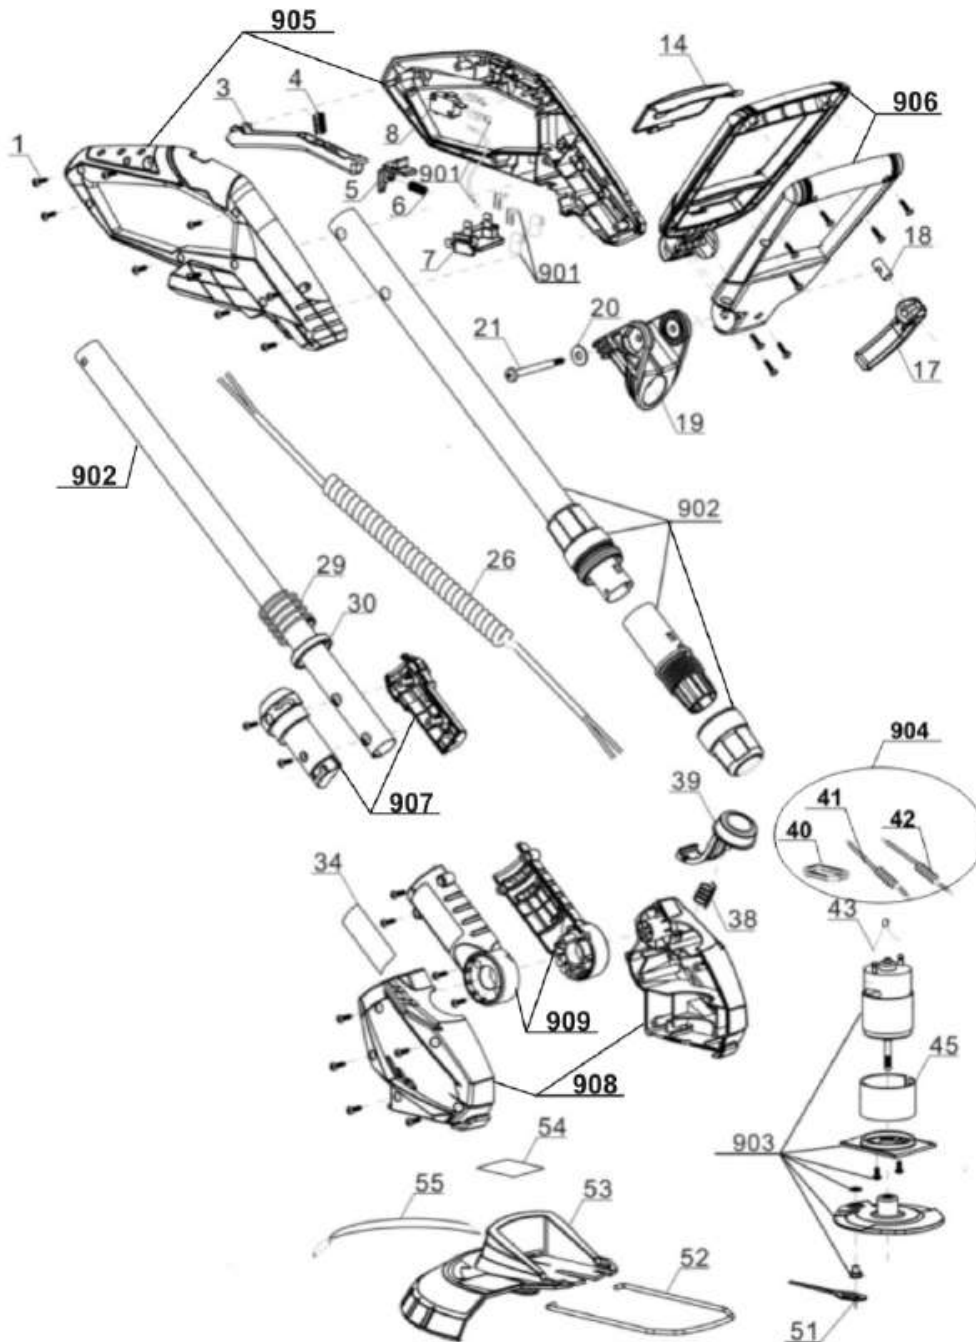

iSC GmbH
Customer Service
Eschenstraße 6
94405 Landau/Isar

Telephone:
Email:

+49 9951 959 2019
service-de@einhell.com

GE-CT 18 Li-Solo

Article number: 3411172
Ident number: 11036

Spare parts

Pos	Art.	Ident number	Product Name
001	341117101001	00000	cross screw ST3.5x13
003	341117101003	00000	push hand of switch
004	341117101004	00000	switch spring
005	341117101005	00000	safe switch
006	341117101006	00000	press spring
007	341117101007	00000	connector assy.
008	341117101008	00000	switch
014	341117101014	00000	cover of assistant handle
017	341117101017	00000	wrench of assistant handle
018	341117101018	00000	pin
019	341117101019	00000	assistant handle seat
020	341117101020	00000	washer C
021	341117101021	00000	bolt
026	341117101026	00000	spring wire
029	341117101029	00000	twist spring
030	341117101030	00000	sheath of twist spring
034	341117101034	00000	lable
038	341117101038	00000	spring
039	341117101039	00000	spring of button
043	341117101043	00000	104capacitance
045	341117101045	00000	shockproof cushion
051	341117101051	00000	blade
052	341117101052	00000	flower guard
053	341117103053	00000	guard
054	341117101054	00000	sound label
055	341117101055	00000	warning label
901	341117101901	00010	connect line assy.
902	341117101902	00010	telescopic tube upper assy.
903	341117103903	00010	motor HRS-755S assy.
904	341117101904	00010	square inductance with winding
905	341117103905	00010	handle assy. (Einhell Red)
906	341117101906	00010	assistant handle assy.
907	341117101907	00010	inner cover assy.
908	341117102908	00010	front cover assy.
909	341117101909	00010	protecting cover assy.

connect line assy.

Article number: 341117101901
Ident number: 00010

Spare parts

Pos	Art.	Ident number	Product Name
010	341117101010	00000	female terminal with key
011	341117101011	00000	connect line
012	341117101012	00000	female terminal
013	341117101013	00000	Odd shape sheath