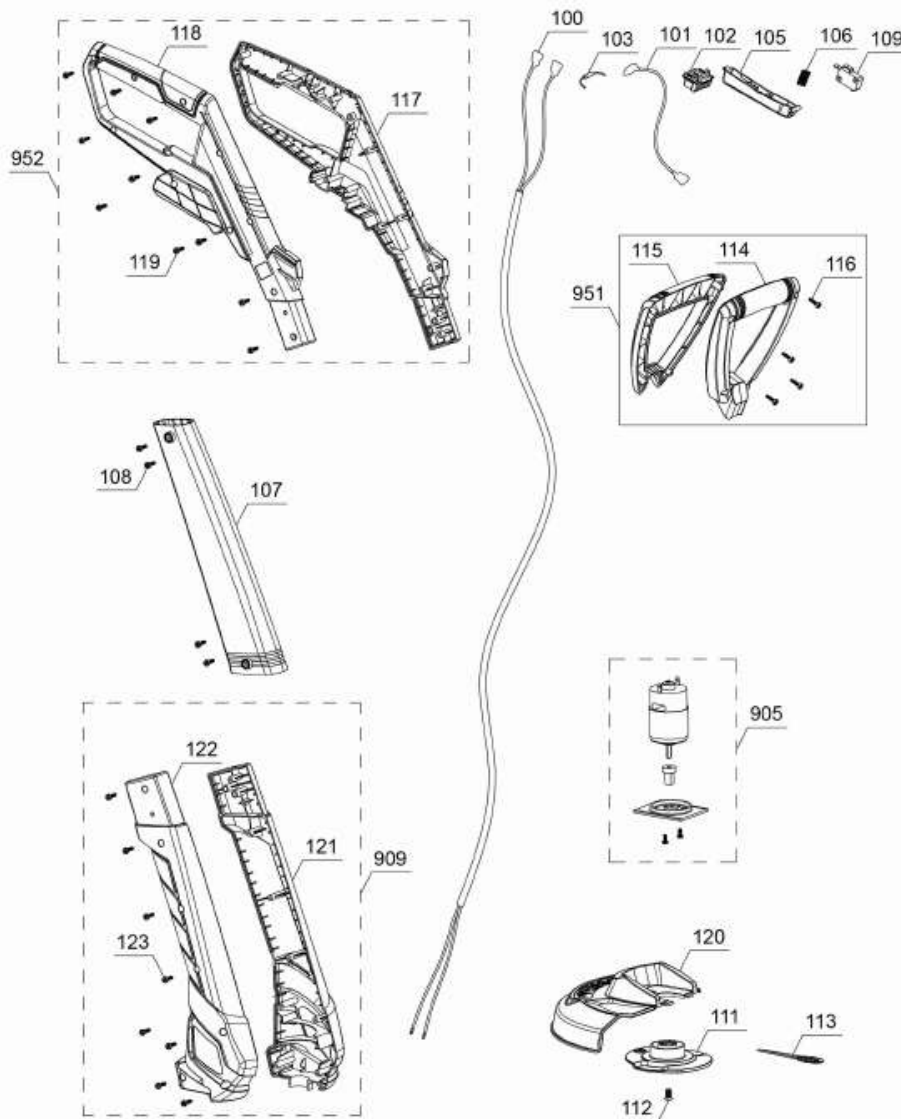

iSC GmbH
Customer Service
Eschenstraße 6
94405 Landau/Isar

Telephone:
Email:

+49 9951 959 2019
service-de@einhell.com

GC-CT 18/24 Li P-Solo

Article number: 3411104
Ident number: 11018

Spare parts

Pos	Art.	Ident number	Product Name
100	341110301100	00000	connecting line A
101	341110301101	00000	connecting line B
102	341110301102	00000	contacts
103	341110301103	00000	diode
105	341110301105	00000	switch operating lever
106	341110301106	00000	return spring
107	341110301107	00000	telescopepipe A
108	341110301108	00000	screw
109	341110301109	00000	micro switch
111	341110301111	00000	Blade Plate
112	341110301112	00000	screw M6 x 12
113	341110301113	00000	blade (20pcs.)
120	341110301120	00000	protection cover
905	341110301905	00000	Complete Motor Assembly
909	341110301909	00010	Housing Assembly
951	341110301951	00010	Additional handle assembly
952	341110301952	00010	Handle assembly

Housing Assembly

Article number: 341110301909
Ident number: 00010

Spare parts

Pos	Art.	Ident number	Product Name
121	341110301121	00000	half box left
122	341110301122	00000	half box right
123	341110301123	00000	screw

Additional handle assembly

Article number: 341110301951
Ident number: 00010

Spare parts

Pos	Art.	Ident number	Product Name
114	341110301114	00000	handle shell upper
115	341110301115	00000	handle shell lower
116	341110301116	00000	screw

Handle assembly

Article number: 341110301952
Ident number: 00010

Spare parts

Pos	Art.	Ident number	Product Name
117	341110301117	00000	handle shell left
118	341110301118	00000	handle shell right
119	341110301119	00000	screw