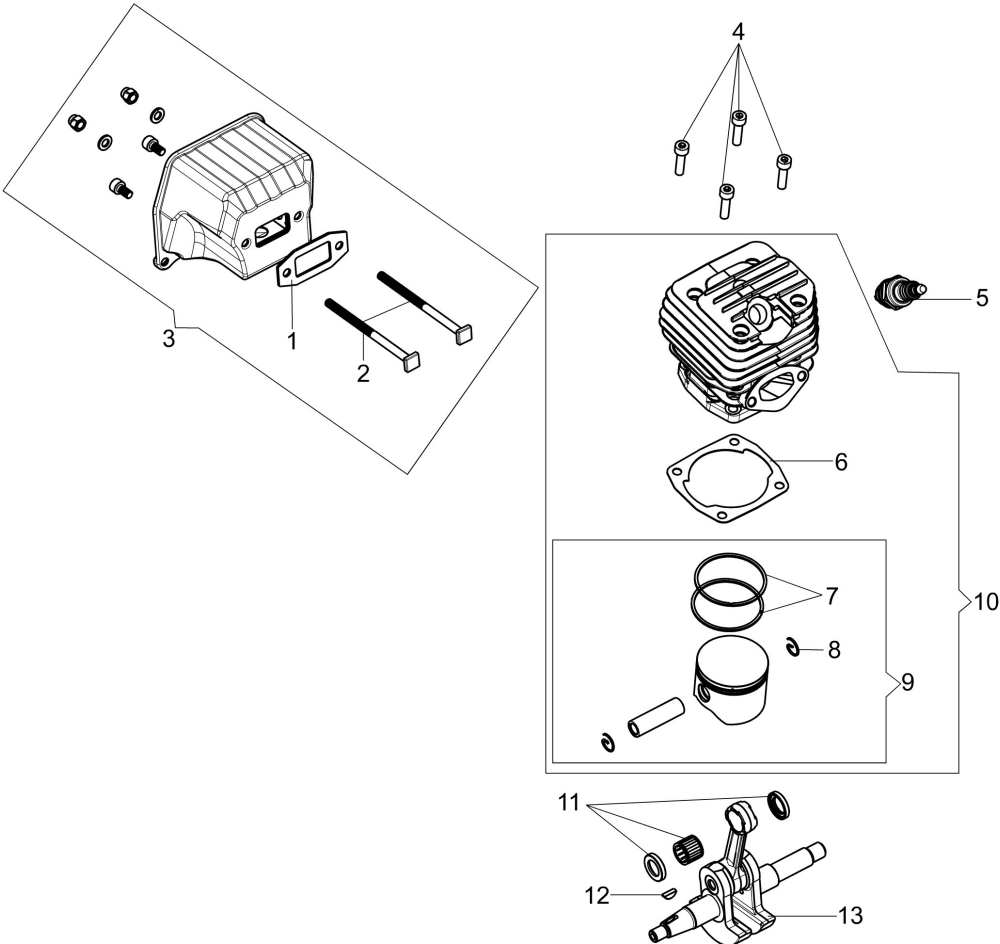

Illustration Engine

Ref.Nu	Qty	Part number	Description	Validity from	Validity till	Notes	Bulletin
1	1	50310061R	Gasket				
2	2	50310060R	Screw				
3	1	50312008R	Muffler assy				
4	4	3801086R	Screw				
5	1	3055104R	Spark plug				
6	1	50310076R	Gasket				
7	2	50310113R	Piston ring Ø45				
8	2	50310115R	Ring				
9	1	50312016R	Piston assy				
10	1	50310257	Complete cylinder				
11	1	50310259	Set roller cage and washer				
12	1	50310118R	Key				
13	1	50310152AR	Crankshaft