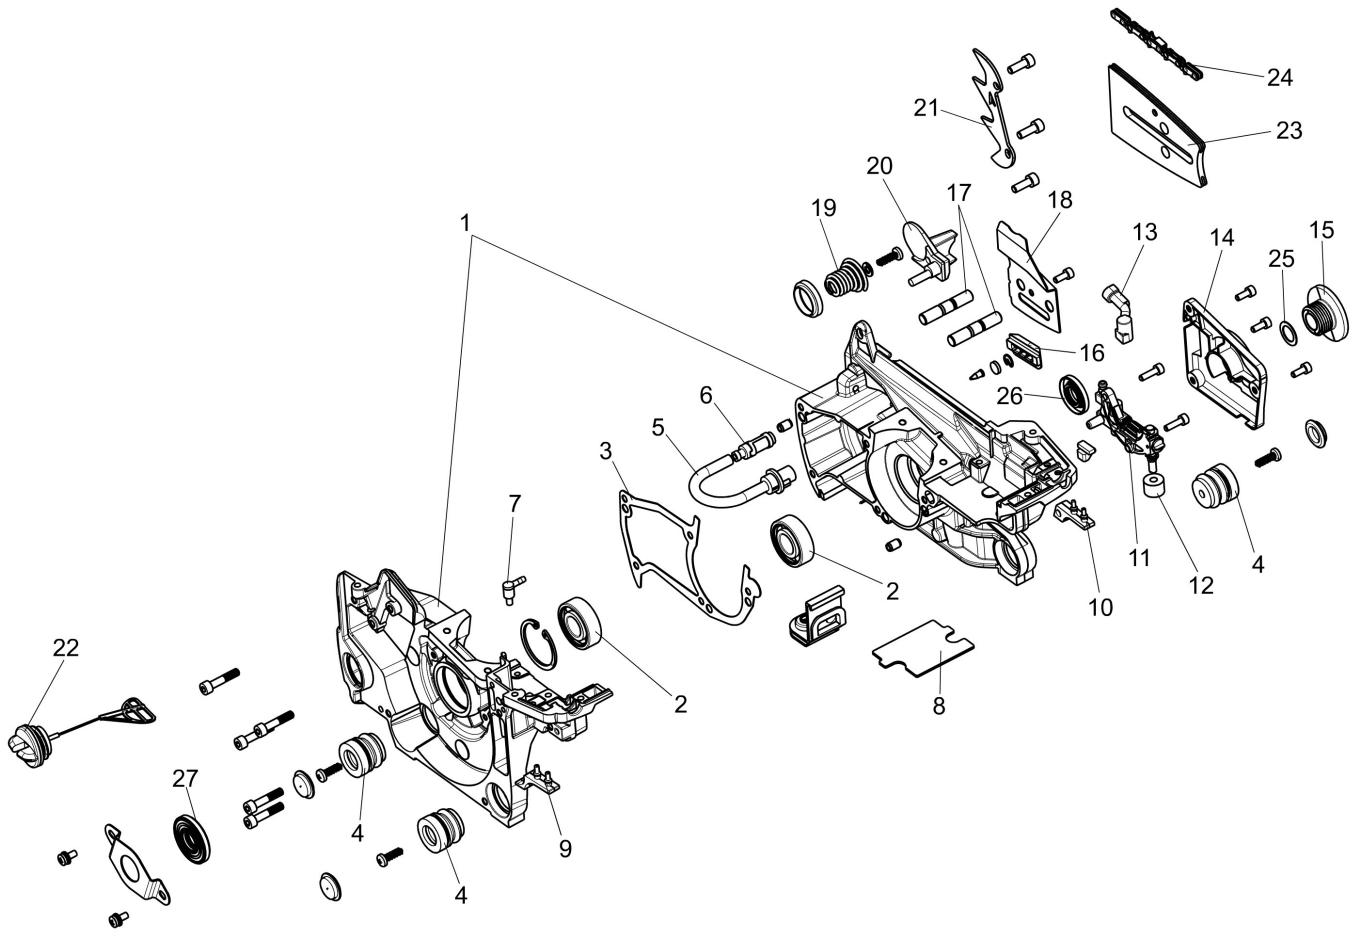

Ref.Nu	Qty	Part number	Description	Validity from	Validity till	Notes	Bulletin
1	1	50310061R	Gasket				
2	2	50310060R	Screw				
3	1	50312008R	Muffler assy				
4	4	3801086R	Screw				
5	1	3055104R	Spark plug				
6	1	50310076R	Gasket				
7	2	50310113R	Piston ring Ø45				
8	2	50310115R	Ring				
9	1	50312016R	Piston assy				
10	1	50310257	Complete cylinder				
11	1	50310259	Set roller cage and washer				
12	1	50310118R	Key				
13	1	50310152AR	Crankshaft				

Illustration Chain cover - Clutch

Ref.Nu	Qty	Part number	Description	Validity from	Validity till	Notes	Bulletin
1	1	50310017AR	Guard				
2	1	50310027R	Brake band				
3	1	50310263	Chain tensioner screw kit				
4	1	50310011AR	Plate				
5	1	50312003R	Chain cover assy				
6	1	50310004R	Clutch				
7	1	50310073R	Washer				
8	1	50310005R	Clutch drum			.325	
8	1	50310193R	Clutch drum			3/8	
9	1	3037041R	Thrust bearing				

Illustration Crankcase

Ref.Nu	Qty	Part number	Description	Validity from	Validity till	Notes	Bulletin
1	1	50312017	Crankcase assy				
2	2	3034035R	Bearing				
3	1	50310109R	Gasket				
4	4	50310084R	AV-mount				
5	1	50310078R	Suction tube				
6	1	50310079R	Oil filter				
7	1	50310101R	Fitting				
8	1	50310081R	Gasket				
9	1	50310104R	AV-mount				
10	1	50310103R	AV-mount				
11	1	50312002R	Oil pump				
12	1	50310080R	Sponge				
13	1	50310077R	Hose				
14	1	50310071R	Oil pump cover				
15	1	50310072R	Worm gear				
16	1	50310164R	Guard				
17	2	50310112R	Stud				
18	1	50310074R	Plate				
19	1	50310085R	Spring				
20	1	50310075R	Guard				
21	1	50310142R	Spike				
22	1	50310166AR	Oil cap				
25	1	50310169R	Washer				
26	1	3050053R	Seal ring				
27	1	3050054R	Seal ring				