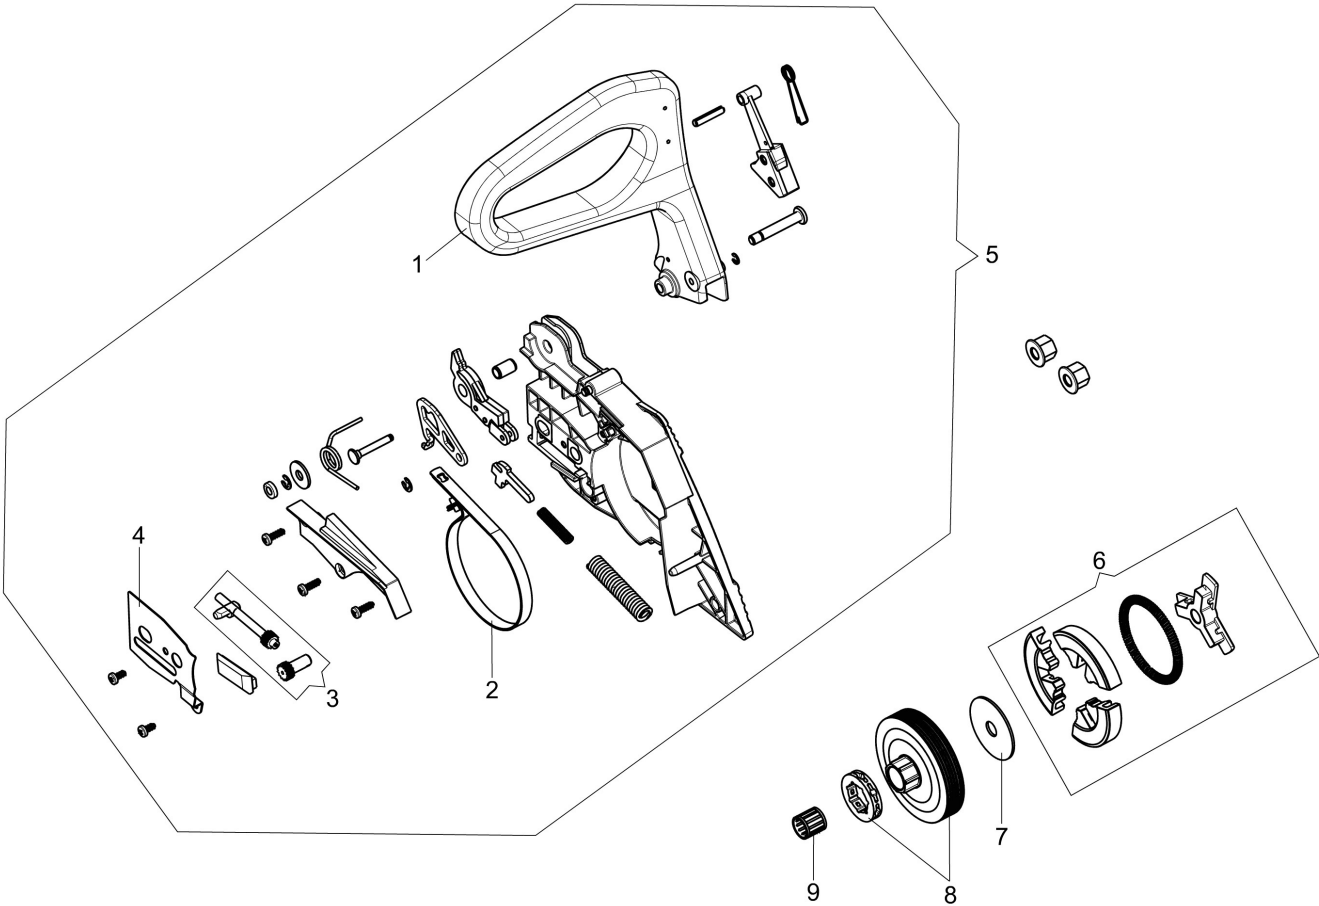

Illustration Tank and air filter

Ref.Nu	Qty	Part number	Description	Validity from	Validity till	Notes	Bulletin
1	1	50310041AR	Cover				
2	9	3801083R	Screw				
3	1	50310261	Air filter cover				
4	1	50310170R	Deflector				
5	3	3960167R	Screw				
6	1	50310157R	Air filter				
7	1	50310155R	Gasket				
8	2	3960164R	Screw				
9	2	3960165R	Screw				
10	1	50312007R	Handle				
11	1	50310089AR	Cover				
12	1	50310090AR	Lever				
13	1	50310088R	Throttle rod				
14	1	2318817R	Air purge				
15	1	50310203R	Tube				
16	1	50310202R	Tube				
17	1	50310093BR	Tank assy				
18	1	50310091R	Spring				
19	1	50310092AR	Throttle lever				
20	1	3022039R	Locking sleeve				
21	1	50310165AR	Tank cap				
22	1	50310143AR	Switch				
23	1	50310144R	Cable				
24	2	50310087R	Special screw				
25	2	50310139R	AV-mount				
26	1	094600450R	Fuel filter				
27	1	50310205R	Fuel line				
28	1	50310140R	AV-mount				
29	1	50310100R	Breather valve				
30	1	50310194R	Breather fuel pipe				
31	1	50310047R	Filter support				
32	1	50310048R	Air filter support				
33	1	50310042AR	Lever				
34	1	50310043R	Buffer				
35	1	2318659R	Carburetor WT-1212				
36	1	50310096R	Suction tube				
37	1	4098377R	Band				
38	1	50310050R	Ring				
39	1	50310051R	Flange				
40	1	50310052R	Gasket				
41	1	50310053R	Support				
42	1	50310008R	Manifold				
43	1	50310145R	Gasket				
44	1	50310037AR	Knob				
45	1	3801084R	Screw				

Illustration Chain cover - Clutch

Ref.Nu	Qty	Part number	Description	Validity from	Validity till	Notes	Bulletin
1	1	50310017AR	Guard				
2	1	50310027R	Brake band				
3	1	50310263	Chain tensioner screw kit				
4	1	50310011AR	Plate				
5	1	50312003R	Chain cover assy				
6	1	50310004R	Clutch				
7	1	50310073R	Washer				
8	1	50310005R	Clutch drum			.325	
8	1	50310193R	Clutch drum			3/8	
9	1	3037041R	Thrust bearing				