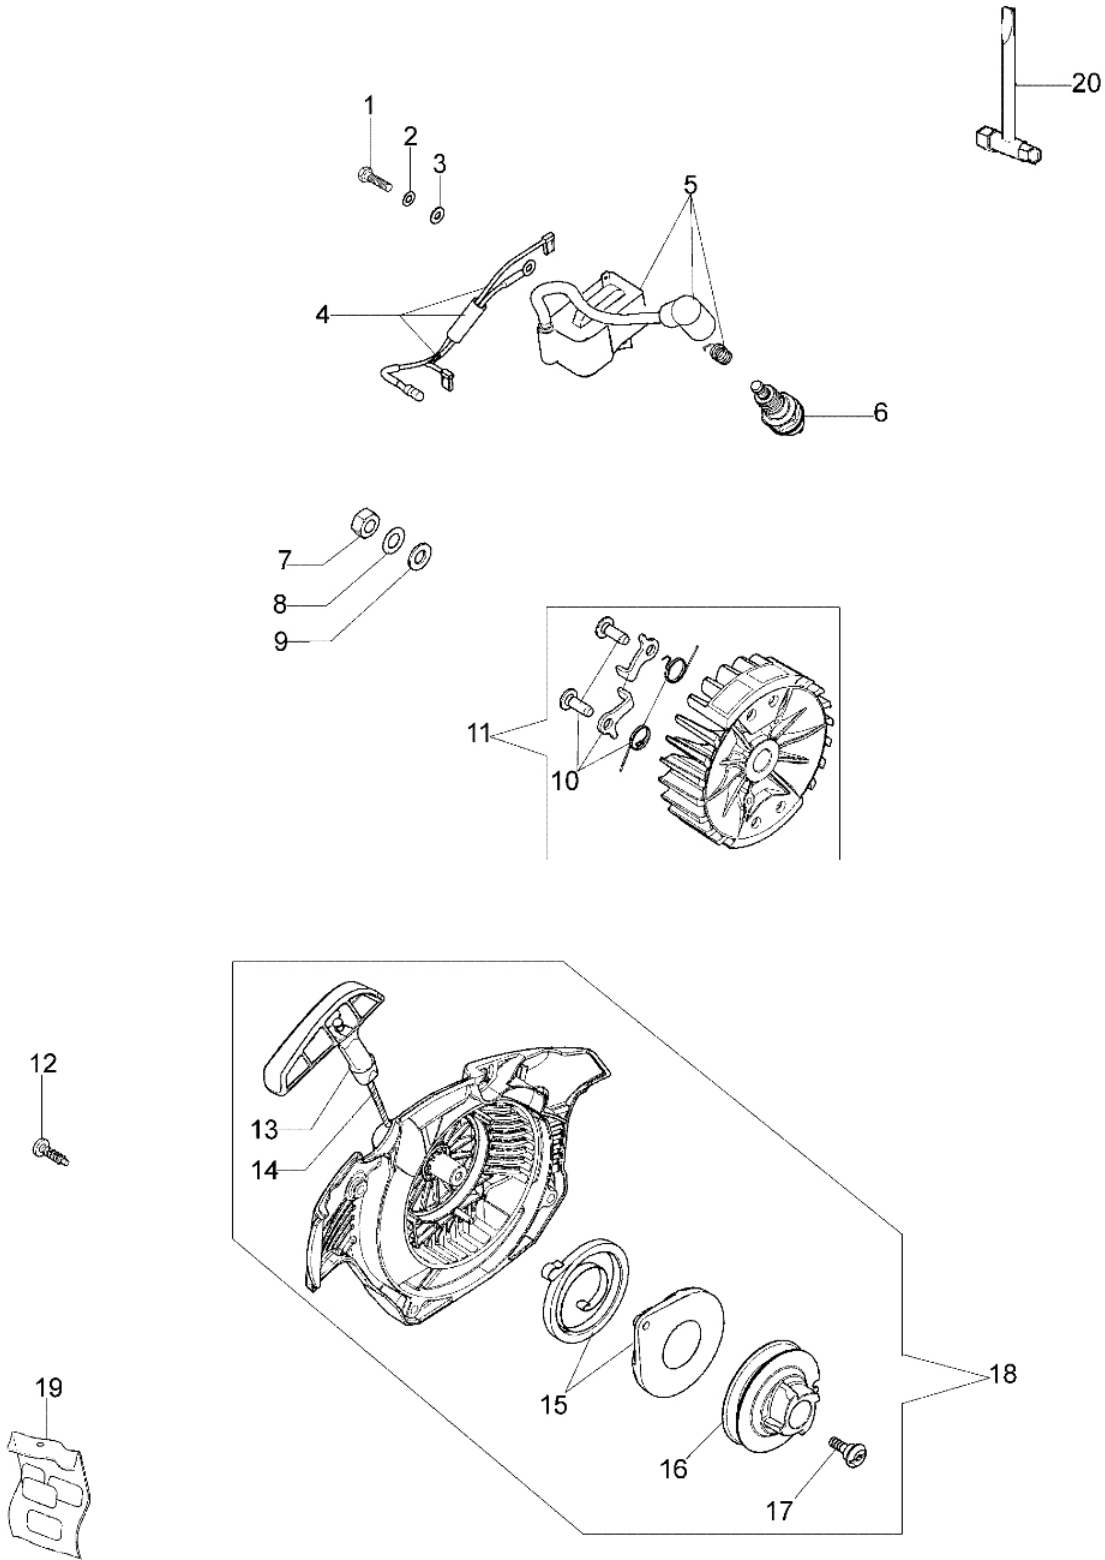

Ref.Nu	Q.ty	Item number	Description	Technical bulletin
1	1	50240166	Cyl.assy d.46	
2	1	50240164	Piston assy	
3	1	004000015R	Piston ring d.40	
4	2	004900061R	Ring	
5	1	50110047R	Piston pin	
6	4	3801047	Screw	
7	1	094600103	Band	
8	1	50170010R	Manifold	
9	1	3055101	Spark plug	
10	1	50170031R	Gasket	
11	1	50170027R	Muffler	
12	3	3860117R	Screw	
13	2	3050024R	Seal ring	
14	2	094000006R	Bearing	
15	1	3037006R	Bearing	
16	1	50240081R	Crankshaft	
17	1	50240016R	Cover	

Ref.Nu	Q.ty	Item number	Description	Technical bulletin
1	1	3960075	Screw	
2	1	006000315R	Washer	
3	1	3916004	Washer	
4	1	50240087R	Cable	
5	1	50240042R	Coil	
6	1	3055101	Spark plug	
7	1	004000142	Nut	
8	1	3833080	Washer	
9	1	005000361	Washer	
10	1	50072029	Pawl	
11	1	50170015R	Flywheel	
12	4	3960115R	Screw	
13	1	50170017R	Starter handle	
14	1	50070123R	Starter rope	
15	1	50050073R	Spring	
16	1	50170050R	Starter pulley	
17	1	50160024	Screw	
18	1	50242005R	Starter assy	
19	1	50240160	Decals set	
20	1	2304017	Wrench 13x16	

Ref.Nu	O.ty	Item number	Description	Technical bulletin
1	1	50240036R	Air filter	
2	1	50240062R	Deflector	
3	2	50240011R	Annular buffer	
4	1	50240043R	Flange	
5	1	50010061R	AV-mount	
6	1	50240045R	Carburetor	
7	1	50240061R	Spring	
8	1	3960109AR	Screws	
9	2	3960070AR	Screw	
10	1	50240060R	Lever	
11	2	3993083R	Screw	
12	1	50240035R	Support	
13	1	50240026R	Handle	
14	1	50050047AR	Spring	
15	1	50240150R	Air filter	
16	1	50170034R	Support	
17	1	3960099R	Screw	
18	1	3960115R	Screw	
19	1	50240023R	Handle	
20	1	50240024R	Cover	
21	1	50050046AR	Lever	
22	1	097000028R	Spring	
23	1	50170248	Throttle lever kit	
24	1	2318340	Repair kit	