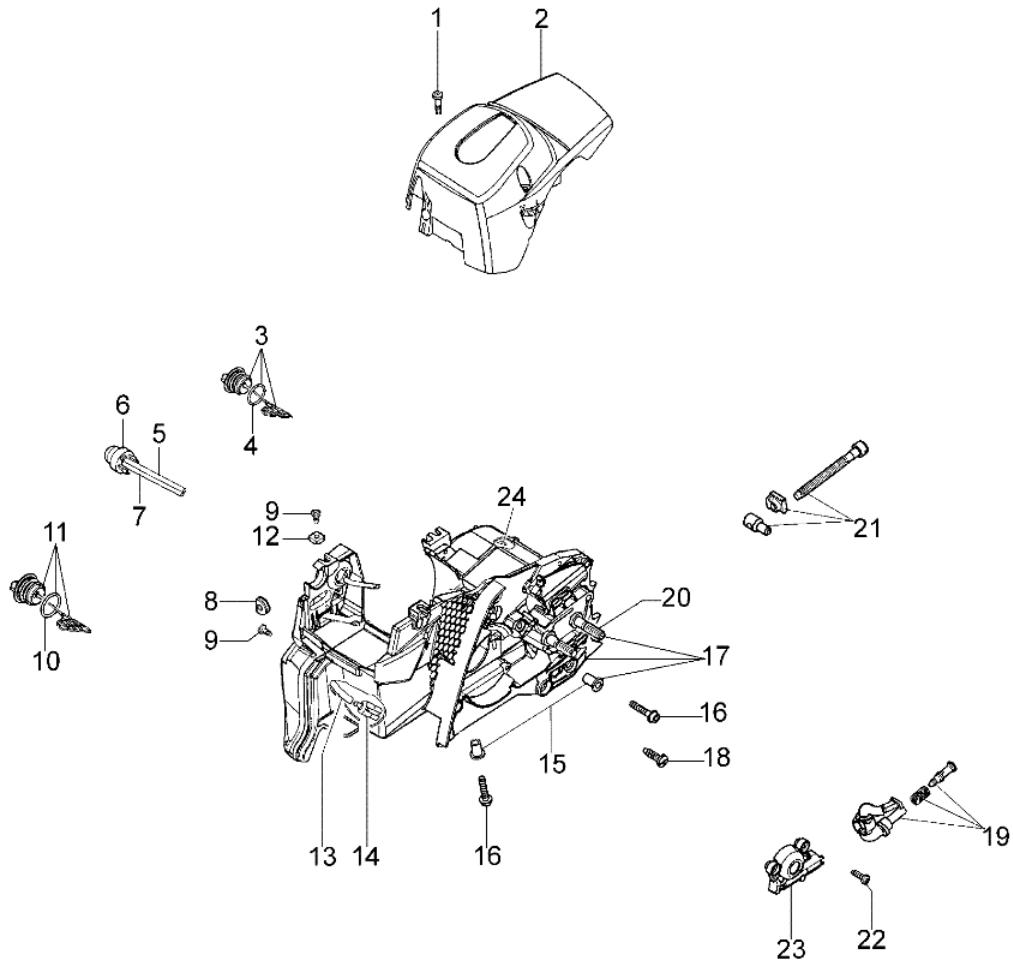

Ref.Nu	O.ty	Item number	Description	Technical bulletin
1	1	3991080	Screw	
2	1	50240020R	Cover	
3	1	50052005R	Tank cap	
4	1	3049047R	O-ring	
5	1	50240049R	Hose	
6	1	50240175R	Air purge	
7	1	50170120R	Hose	
8	1	005000347A	Grommet	
9	1	3960109AR	Screws	
10	1	099900090	O-ring	
11	1	50072009	Cap	
12	1	50240027R	Nut	
13	1	50050070A	Hose	
14	1	094600450R	Fuel filter	
15	4	50050067	Spacer	
16	4	3860097R	Screws	
17	1	50240165R	Crankcase	
18	1	3960099R	Screw	
19	1	50240167	Oil filter	
20	2	50050052R	Stud	
21	1	50050133	Tensioner kit	
22	1	3960074	Screw	
23	1	50240051R	Oil pump	
24	1	50240010R	Tube