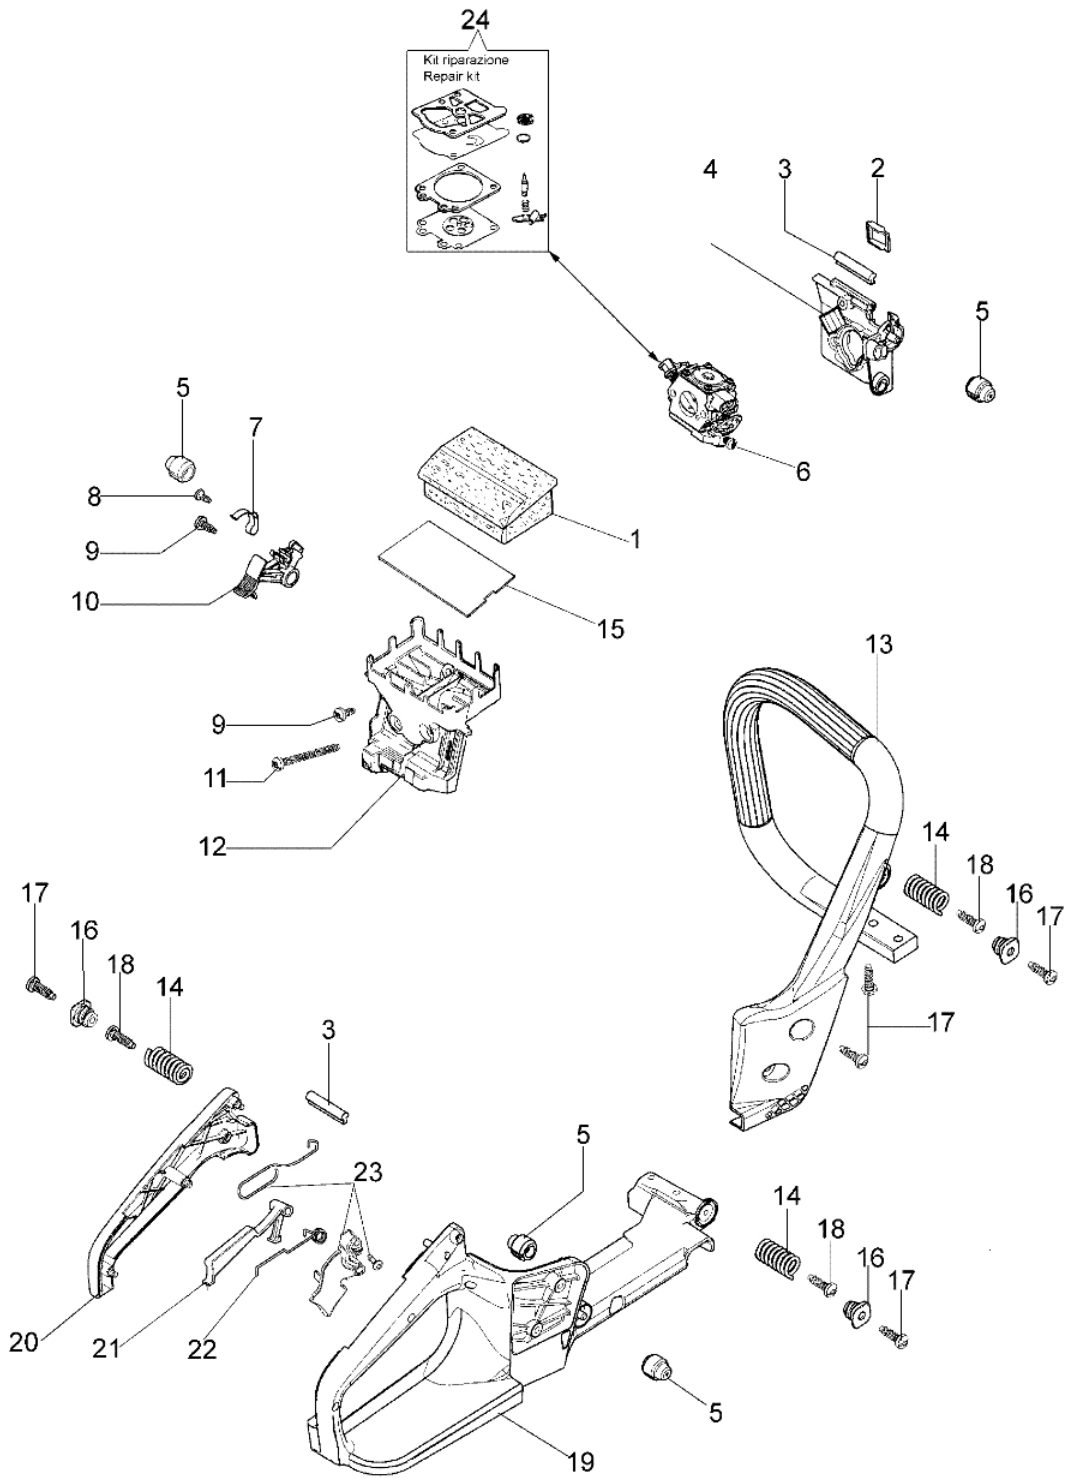

Ref.Nu	Q.ty	Item number	Description	Technical bulletin
1	1	50240166	Cyl.assy d.46	
2	1	50240164	Piston assy	
3	1	004000015R	Piston ring d.40	
4	2	004900061R	Ring	
5	1	50110047R	Piston pin	
6	4	3801047	Screw	
7	1	094600103	Band	
8	1	50170010R	Manifold	
9	1	3055101	Spark plug	
10	1	50170031R	Gasket	
11	1	50170027R	Muffler	
12	3	3860117R	Screw	
13	2	3050024R	Seal ring	
14	2	094000006R	Bearing	
15	1	3037006R	Bearing	
16	1	50240081R	Crankshaft	
17	1	50240016R	Cover	

Ref.Nu	Q.ty	Item number	Description	Technical bulletin
1	1	3960075	Screw	
2	1	006000315R	Washer	
3	1	3916004	Washer	
4	1	50240087R	Cable	
5	1	50240042R	Coil	
6	1	3055101	Spark plug	
7	1	004000142	Nut	
8	1	3833080	Washer	
9	1	005000361	Washer	
10	1	50072029	Pawl	
11	1	50170015R	Flywheel	
12	4	3960115R	Screw	
13	1	50170017R	Starter handle	
14	1	50070123R	Starter rope	
15	1	50050073R	Spring	
16	1	50170050R	Starter pulley	
17	1	50160024	Screw	
18	1	50242005R	Starter assy	
19	1	50240160	Decals set	
20	1	2304017	Wrench 13x16	

Ref.Nu	O.ty	Item number	Description	Technical bulletin
1	1	50240036R	Air filter	
2	1	50240062R	Deflector	
3	2	50240011R	Annular buffer	
4	1	50240043R	Flange	
5	1	50010061R	AV-mount	
6	1	50240045R	Carburetor	
7	1	50240061R	Spring	
8	1	3960109AR	Screws	
9	2	3960070AR	Screw	
10	1	50240060R	Lever	
11	2	3993083R	Screw	
12	1	50240035R	Support	
13	1	50240026R	Handle	
14	1	50050047AR	Spring	
15	1	50240150R	Air filter	
16	1	50170034R	Support	
17	1	3960099R	Screw	
18	1	3960115R	Screw	
19	1	50240023R	Handle	
20	1	50240024R	Cover	
21	1	50050046AR	Lever	
22	1	097000028R	Spring	
23	1	50170248	Throttle lever kit	
24	1	2318340	Repair kit	