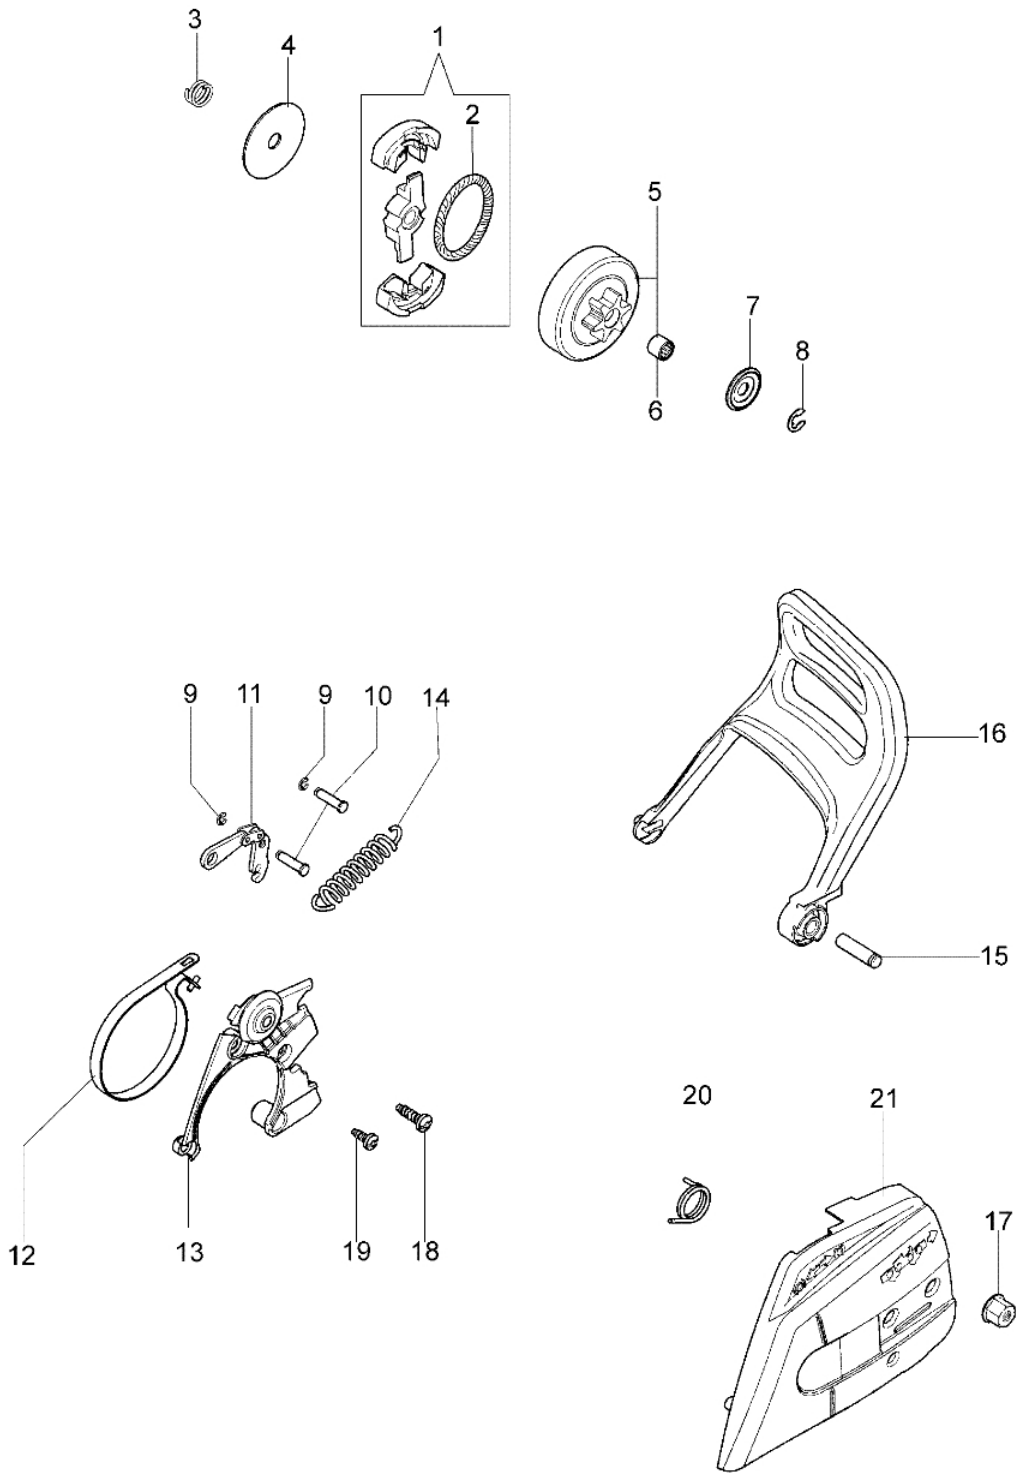

Ref.Nu	Q.ty	Item number	Description	Technical bulletin
1	1	50240166	Cyl.assy d.46	
2	1	50240164	Piston assy	
3	1	004000015R	Piston ring d.40	
4	2	004900061R	Ring	
5	1	50110047R	Piston pin	
6	4	3801047	Screw	
7	1	094600103	Band	
8	1	50170010R	Manifold	
9	1	3055101	Spark plug	
10	1	50170031R	Gasket	
11	1	50170027R	Muffler	
12	3	3860117R	Screw	
13	2	3050024R	Seal ring	
14	2	094000006R	Bearing	
15	1	3037006R	Bearing	
16	1	50240081R	Crankshaft	
17	1	50240016R	Cover	

Ref.Nu	Q.ty	Item number	Description	Technical bulletin
1	1	3960075	Screw	
2	1	006000315R	Washer	
3	1	3916004	Washer	
4	1	50240087R	Cable	
5	1	50240042R	Coil	
6	1	3055101	Spark plug	
7	1	004000142	Nut	
8	1	3833080	Washer	
9	1	005000361	Washer	
10	1	50072029	Pawl	
11	1	50170015R	Flywheel	
12	4	3960115R	Screw	
13	1	50170017R	Starter handle	
14	1	50070123R	Starter rope	
15	1	50050073R	Spring	
16	1	50170050R	Starter pulley	
17	1	50160024	Screw	
18	1	50242005R	Starter assy	
19	1	50240160	Decals set	
20	1	2304017	Wrench 13x16	

Ref.Nu	O.ty	Item number	Description	Technical bulletin
1	1	50240031R	Clutch	
2	1	50240032R	Spring	
3	1	50240054R	Spring	
4	1	50240059R	Spacer	
5	1	50240065R	Clutch drum 3/8	
6	1	3037024	Bearing	
7	1	50240028R	Spacer	
8	1	3026007	Ring	
9	2	3026003	Ring	
10	2	097000106	Pin	
11	1	097000146	Lever	
12	1	50240037R	Brake band	
13	1	50240044R	Guard	
14	1	095000219R	Spring	
15	1	50050066	Pin	
16	1	50240040R	Guard	
17	2	50010148R	Nut	
18	1	3960099R	Screw	
19	1	3960070AR	Screw	
20	1	50240048R	Spring	
21	1	50240039R	Chain cover	