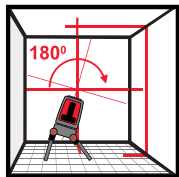

873 PROLASER® VECTOR

The Red Genie with the 3 Laser Beam

Patented

INDOOR
OUTDOOR
AND TILT
MODE

FEATURES

- 3 Red laser beams, including:
 - 1 Horizontal
 - 2 Vertical (with a 90° intersection)
- Laser range:
 - Indoor: 30m (100')
 - Outdoor with detector: 50m (165')
- Accuracy: 0.2mm/m (0.0002"/')
- Self-leveling range $\pm 3^\circ$
- Manual mode for angular layout/ tilted marking
- Visual and audible "Out of level" warning
- Strong folding legs for angle mounting
- Shock resistant rubber casing
- Tripod ready: 1/4" thread

INCLUDES

- Tripod adaptor for 5/8" thread (841) and soft carry case

FIELDS OF APPLICATION

- Aligning tiles, cabinets, borders, moldings and trims
- Door and window installation
- Acoustic ceiling and drywall work